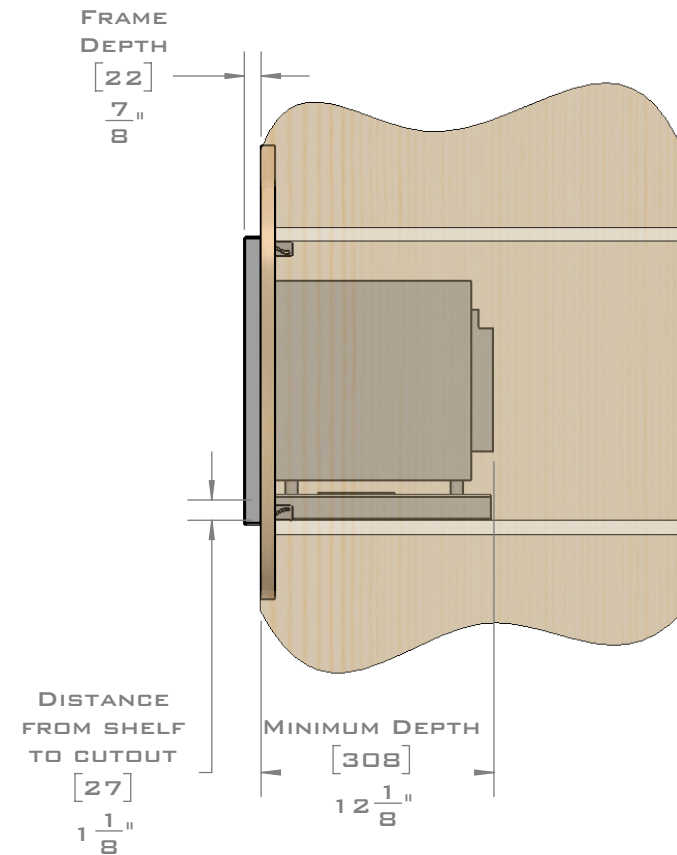

EUROTRIM™

PLANNING GUIDE
EU27.9107
MICROWAVE TRIM KIT
SURFACE MOUNT

EUROTRIM MICROWAVE TRIM KITS ARE SUPPLIED COMPLETE WITH ALL HARDWARE REQUIRED.
OUR UNIQUE STOPPADS ALLOW FOR A PERFECT INSTALLATION EVERY TIME.

FOR VENTILATION A 6 SQUARE INCH (39 SQ.CM.) CUT OUT MUST BE PLACED IN THE REAR OF THE CABINET.
FAILURE TO DO SO MAY CAUSE DAMAGE TO THE MICROWAVE OVEN AND OR CABINET.

DIMENSIONS
IN [ ] ARE
MILLIMETER