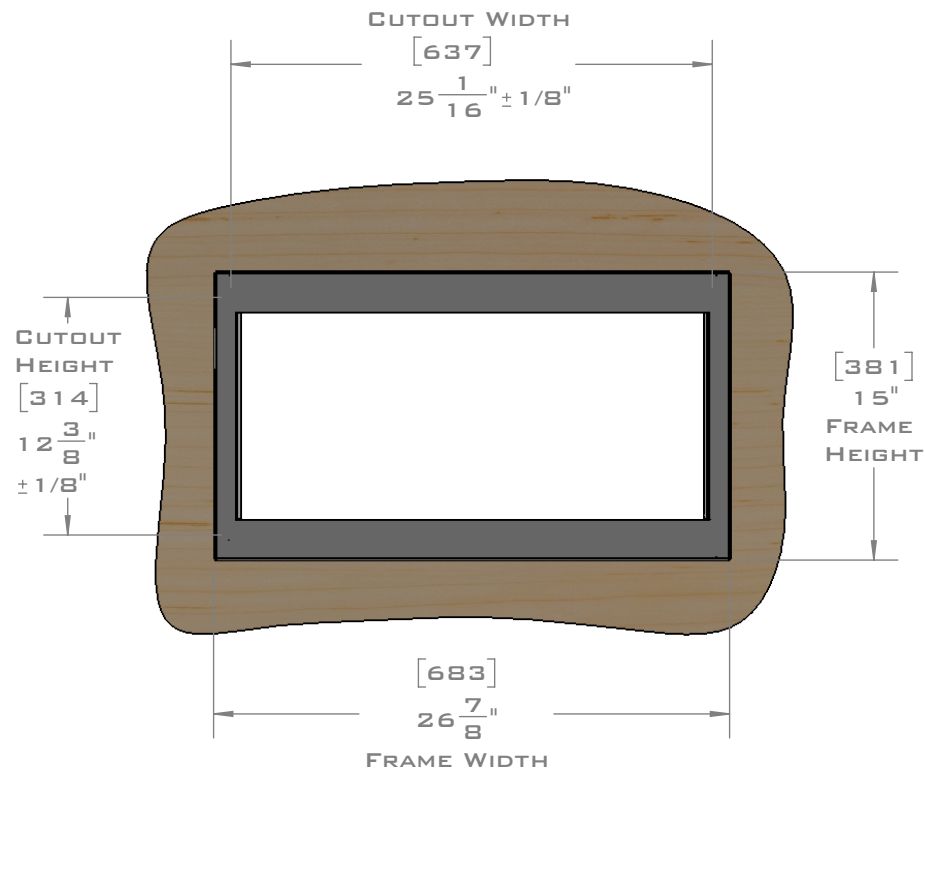

EUROTRIM™

PLANNING GUIDE
EU27.9107
MICROWAVE TRIM KIT
SURFACE MOUNT

EUROTRIM MICROWAVE TRIM KITS ARE SUPPLIED COMPLETE WITH ALL HARDWARE REQUIRED.
OUR UNIQUE STOPPADS ALLOW FOR A PERFECT INSTALLATION EVERY TIME.

FOR VENTILATION A 6 SQUARE INCH (39 SQ.CM.) CUT OUT MUST BE PLACED IN THE REAR OF THE CABINET.
FAILURE TO DO SO MAY CAUSE DAMAGE TO THE MICROWAVE OVEN AND OR CABINET.

DIMENSIONS
IN [ ] ARE
MILLIMETER