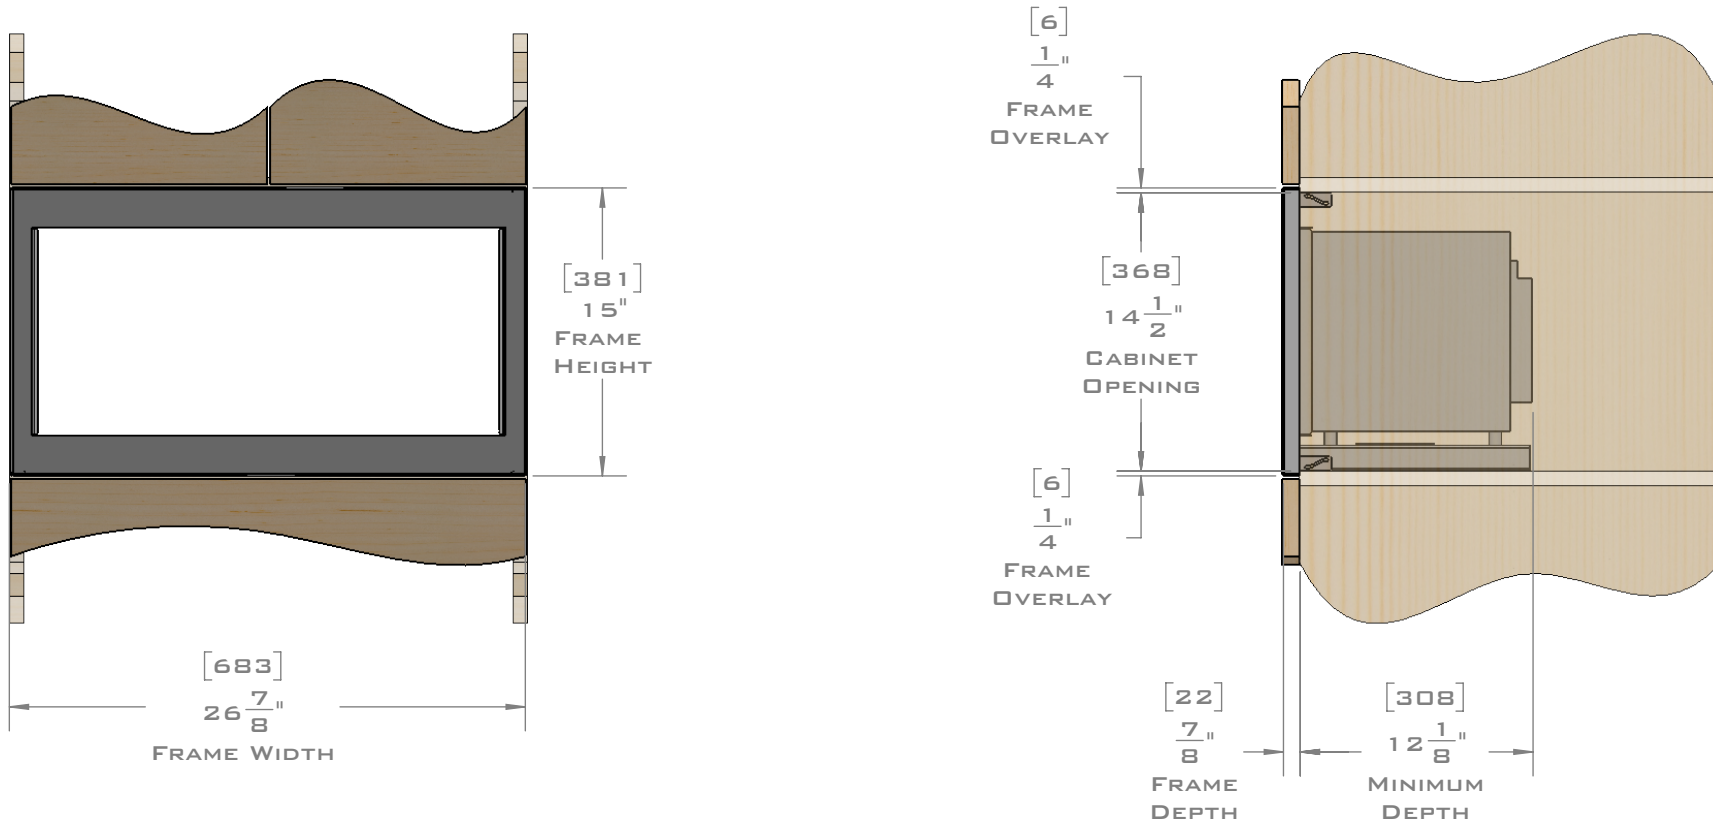

EUROTRIM™

PLANNING GUIDE
EU27.9107
MICROWAVE TRIM KIT
FLUSH MOUNT

EUROTRIM MICROWAVE TRIM KITS ARE SUPPLIED COMPLETE WITH ALL HARDWARE REQUIRED.
OUR UNIQUE STOPPADS ALLOW FOR A PERFECT INSTALLATION EVERY TIME.

FOR VENTILATION A 6 SQUARE INCH (39 SQ.CM.) CUT OUT MUST BE PLACED IN THE REAR OF THE CABINET.
FAILURE TO DO SO MAY CAUSE DAMAGE TO THE MICROWAVE OVEN AND OR CABINET.

DIMENSIONS
IN [ ] ARE
MILLIMETER