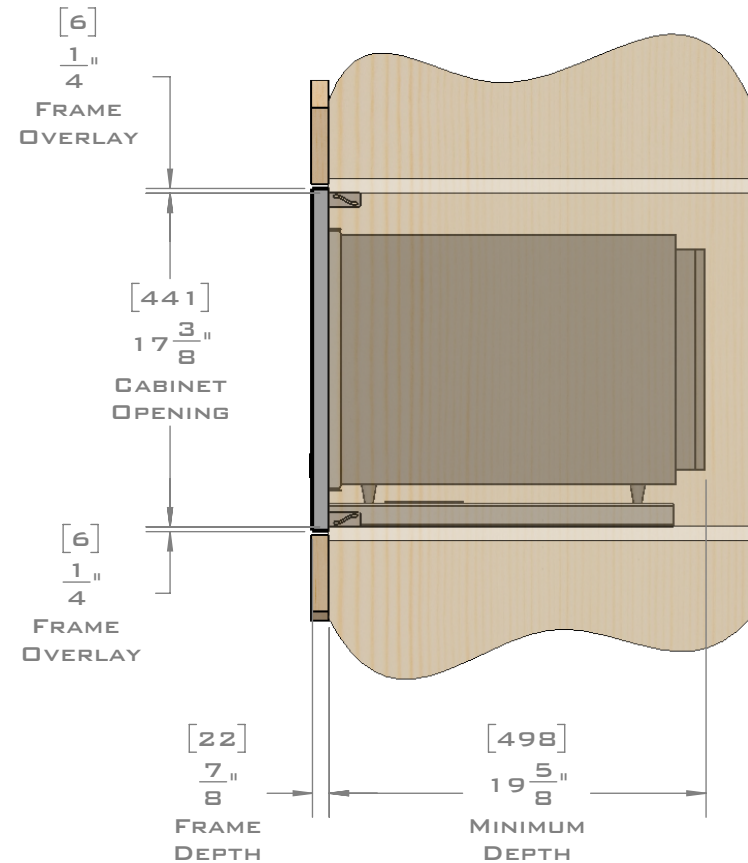

EUROTRIM™

PLANNING GUIDE
EU27.8227
MICROWAVE TRIM KIT
FLUSH MOUNT

EUROTRIM MICROWAVE TRIM KITS ARE SUPPLIED COMPLETE WITH ALL HARDWARE REQUIRED.
 OUR UNIQUE STOPPADS ALLOW FOR A PERFECT INSTALLATION EVERY TIME.

FOR VENTILATION A 6 SQUARE INCH (39 SQ.CM.) CUT OUT MUST BE PLACED IN THE REAR OF THE CABINET.
 FAILURE TO DO SO MAY CAUSE DAMAGE TO THE MICROWAVE OVEN AND OR CABINET.

DIMENSIONS
 IN [] ARE
 MILLIMETER