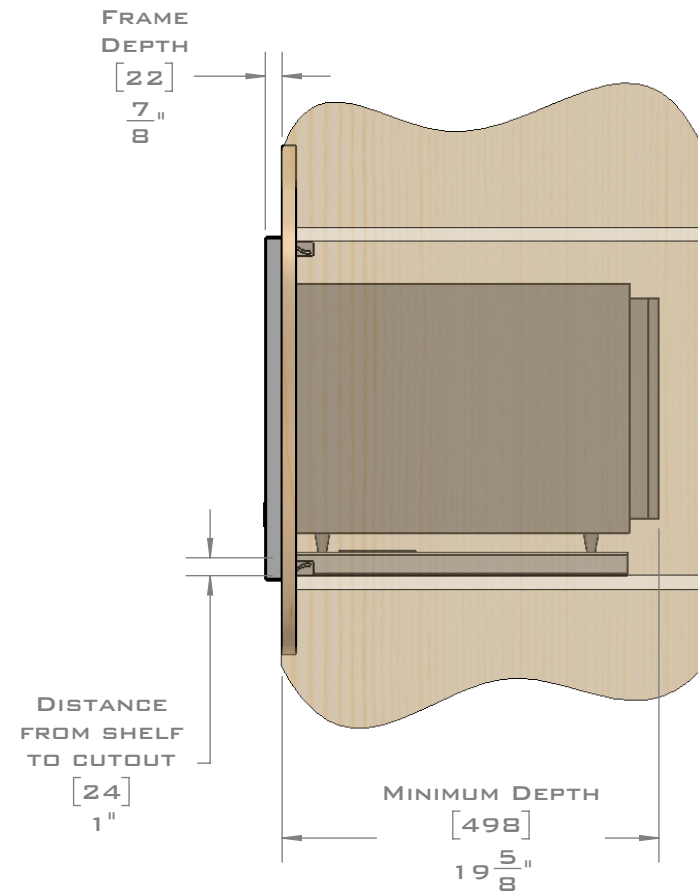

EUROTRIM™

PLANNING GUIDE
EU27.8227
MICROWAVE TRIM KIT
SURFACE MOUNT

EUROTRIM MICROWAVE TRIM KITS ARE SUPPLIED COMPLETE WITH ALL HARDWARE REQUIRED.
OUR UNIQUE STOPPADS ALLOW FOR A PERFECT INSTALLATION EVERY TIME.

FOR VENTILATION A 6 SQUARE INCH (39 SQ.CM.) CUT OUT MUST BE PLACED IN THE REAR OF THE CABINET.
FAILURE TO DO SO MAY CAUSE DAMAGE TO THE MICROWAVE OVEN AND OR CABINET.

DIMENSIONS
IN [ ] ARE
MILLIMETER