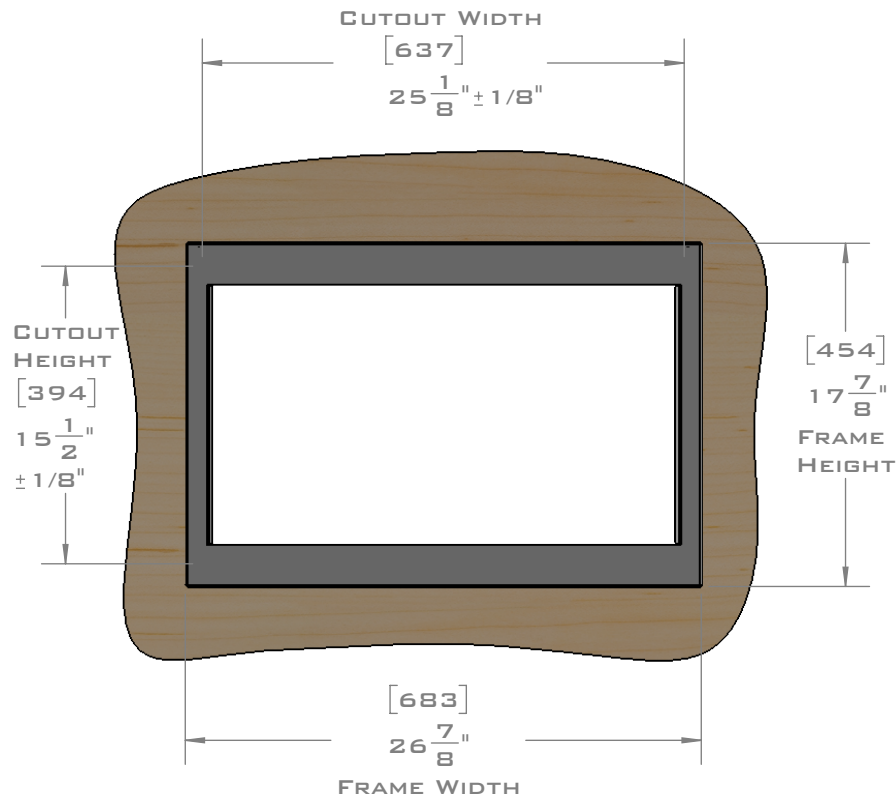

EUROTRIM™

PLANNING GUIDE
EU27.8227
MICROWAVE TRIM KIT
SURFACE MOUNT

EUROTRIM MICROWAVE TRIM KITS ARE SUPPLIED COMPLETE WITH ALL HARDWARE REQUIRED.
OUR UNIQUE STOPPADS ALLOW FOR A PERFECT INSTALLATION EVERY TIME.

FOR VENTILATION A 6 SQUARE INCH (39 SQ.CM.) CUT OUT MUST BE PLACED IN THE REAR OF THE CABINET.
FAILURE TO DO SO MAY CAUSE DAMAGE TO THE MICROWAVE OVEN AND OR CABINET.

DIMENSIONS
IN [ ] ARE
MILLIMETER