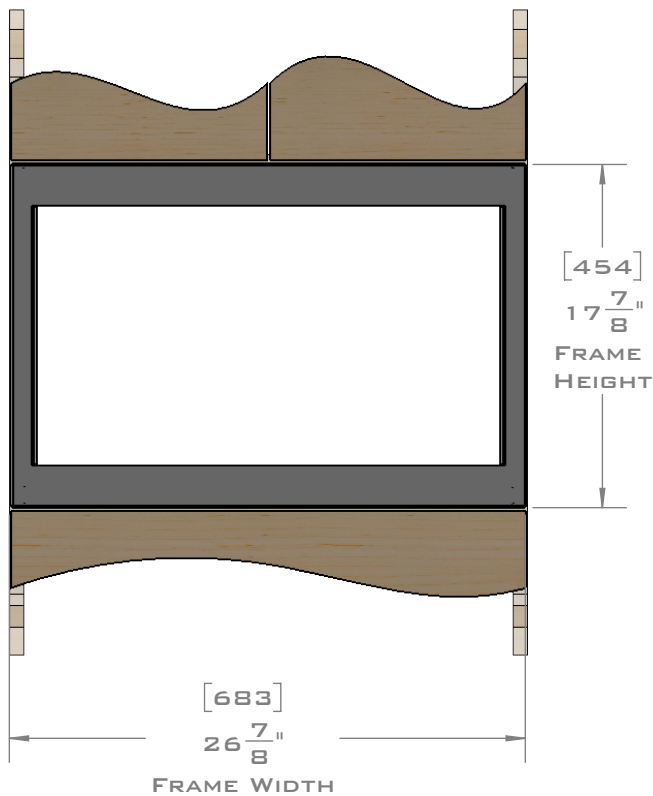

EUROTRIM™

PLANNING GUIDE
EU27.8227
MICROWAVE TRIM KIT
FLUSH MOUNT

EUROTRIM MICROWAVE TRIM KITS ARE SUPPLIED COMPLETE WITH ALL HARDWARE REQUIRED.
OUR UNIQUE STOPPADS ALLOW FOR A PERFECT INSTALLATION EVERY TIME.

FOR VENTILATION A 6 SQUARE INCH (39 SQ.CM.) CUT OUT MUST BE PLACED IN THE REAR OF THE CABINET.
FAILURE TO DO SO MAY CAUSE DAMAGE TO THE MICROWAVE OVEN AND OR CABINET.

DIMENSIONS
IN [ ] ARE
MILLIMETER