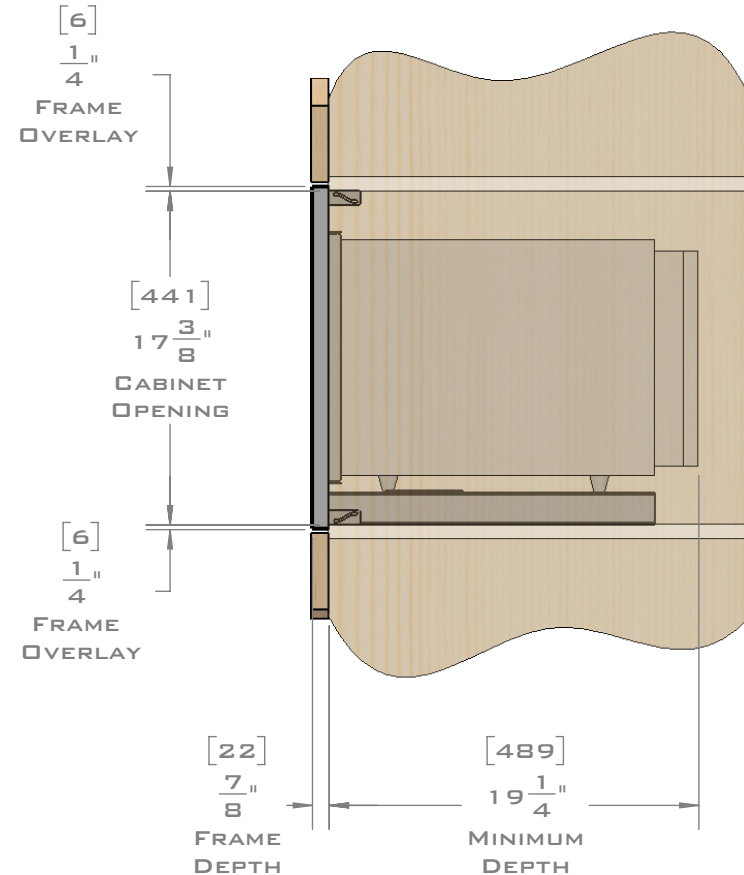

**EUROTRIM™**

**PLANNING GUIDE**  
**EU27.52082**  
MICROWAVE TRIM KIT  
**FLUSH MOUNT**

EUROTRIM MICROWAVE TRIM KITS ARE SUPPLIED COMPLETE WITH ALL HARDWARE REQUIRED.  
OUR UNIQUE STOPPADS ALLOW FOR A PERFECT INSTALLATION EVERY TIME.

FOR VENTILATION A 6 SQUARE INCH (39 SQ.CM.) CUT OUT MUST BE PLACED IN THE REAR OF THE CABINET.  
FAILURE TO DO SO MAY CAUSE DAMAGE TO THE MICROWAVE OVEN AND OR CABINET.

DIMENSIONS  
IN [ ] ARE  
MILLIMETER