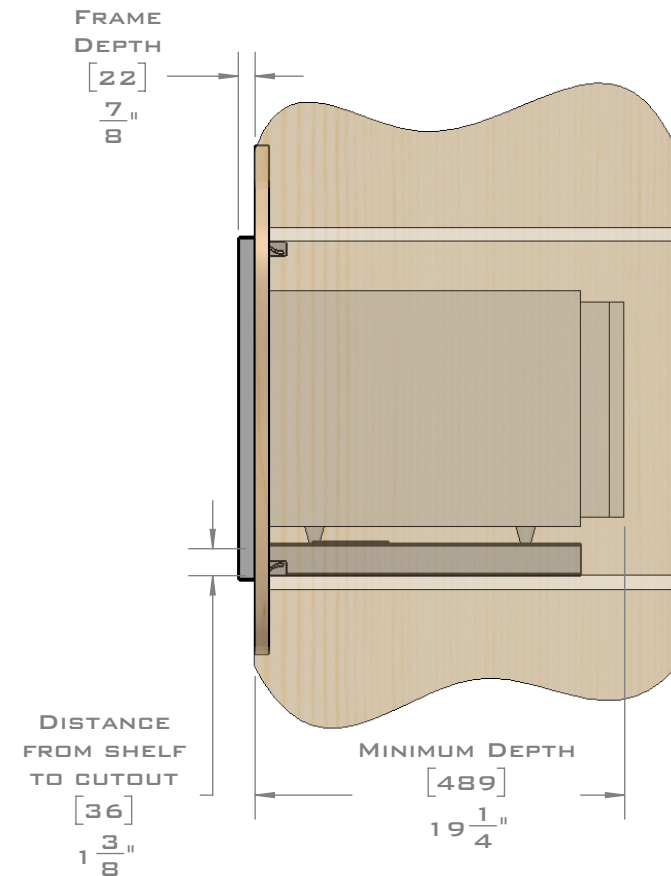

EUROTRIM™

PLANNING GUIDE
EU27.52082
MICROWAVE TRIM KIT
SURFACE MOUNT

EUROTRIM MICROWAVE TRIM KITS ARE SUPPLIED COMPLETE WITH ALL HARDWARE REQUIRED.
OUR UNIQUE STOPPADS ALLOW FOR A PERFECT INSTALLATION EVERY TIME.

FOR VENTILATION A 6 SQUARE INCH (39 SQ.CM.) CUT OUT MUST BE PLACED IN THE REAR OF THE CABINET.
FAILURE TO DO SO MAY CAUSE DAMAGE TO THE MICROWAVE OVEN AND OR CABINET.

DIMENSIONS
IN [ ] ARE
MILLIMETER