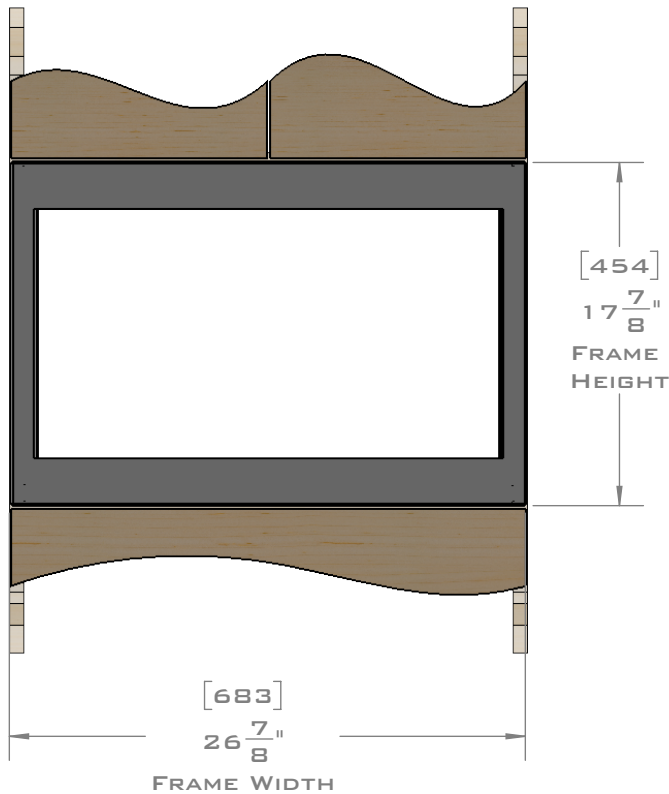

EUROTRIM™

PLANNING GUIDE
EU27.52082
MICROWAVE TRIM KIT
FLUSH MOUNT

EUROTRIM MICROWAVE TRIM KITS ARE SUPPLIED COMPLETE WITH ALL HARDWARE REQUIRED.
OUR UNIQUE STOPPADS ALLOW FOR A PERFECT INSTALLATION EVERY TIME.

FOR VENTILATION A 6 SQUARE INCH (39 SQ.CM.) CUT OUT MUST BE PLACED IN THE REAR OF THE CABINET.
FAILURE TO DO SO MAY CAUSE DAMAGE TO THE MICROWAVE OVEN AND OR CABINET.

DIMENSIONS
IN [ ] ARE
MILLIMETER