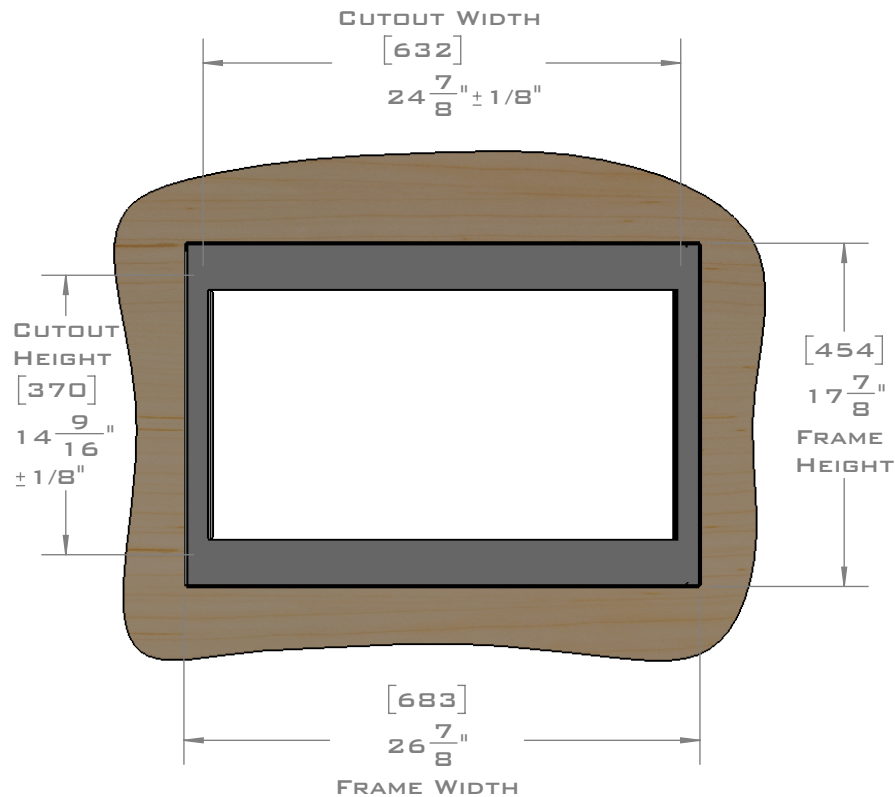

EUROTRIM™

PLANNING GUIDE
EU27.52082
MICROWAVE TRIM KIT
SURFACE MOUNT

EUROTRIM MICROWAVE TRIM KITS ARE SUPPLIED COMPLETE WITH ALL HARDWARE REQUIRED.
OUR UNIQUE STOPPADS ALLOW FOR A PERFECT INSTALLATION EVERY TIME.

FOR VENTILATION A 6 SQUARE INCH (39 SQ.CM.) CUT OUT MUST BE PLACED IN THE REAR OF THE CABINET.
FAILURE TO DO SO MAY CAUSE DAMAGE TO THE MICROWAVE OVEN AND OR CABINET.

DIMENSIONS
IN [ ] ARE
MILLIMETER