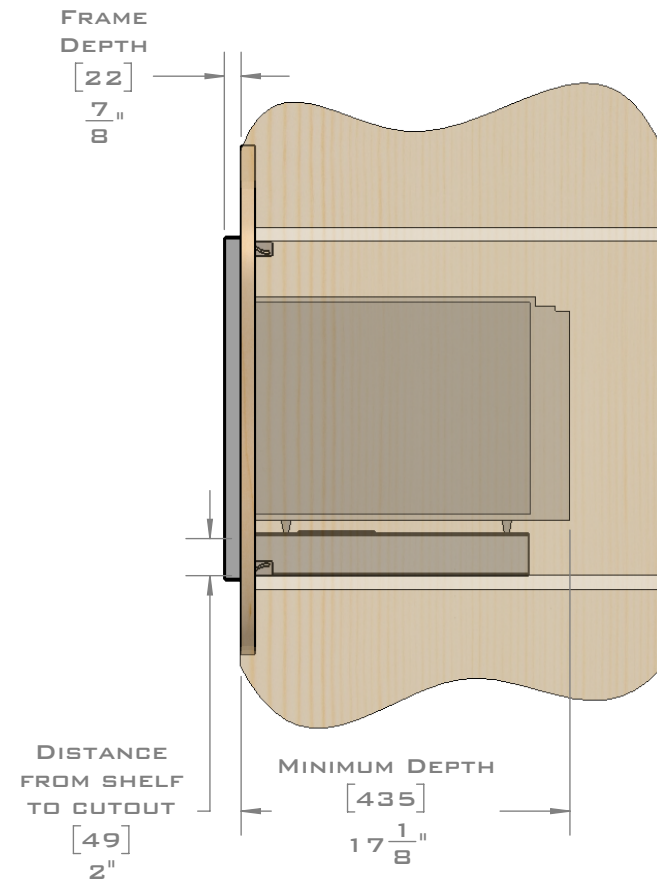

EUROTRIM™

PLANNING GUIDE
EU27.4148
MICROWAVE TRIM KIT
SURFACE MOUNT

EUROTRIM MICROWAVE TRIM KITS ARE SUPPLIED COMPLETE WITH ALL HARDWARE REQUIRED.
OUR UNIQUE STOPPADS ALLOW FOR A PERFECT INSTALLATION EVERY TIME.

FOR VENTILATION A 6 SQUARE INCH (39 SQ.CM.) CUT OUT MUST BE PLACED IN THE REAR OF THE CABINET.
FAILURE TO DO SO MAY CAUSE DAMAGE TO THE MICROWAVE OVEN AND OR CABINET.

DIMENSIONS
IN [ ] ARE
MILLIMETER