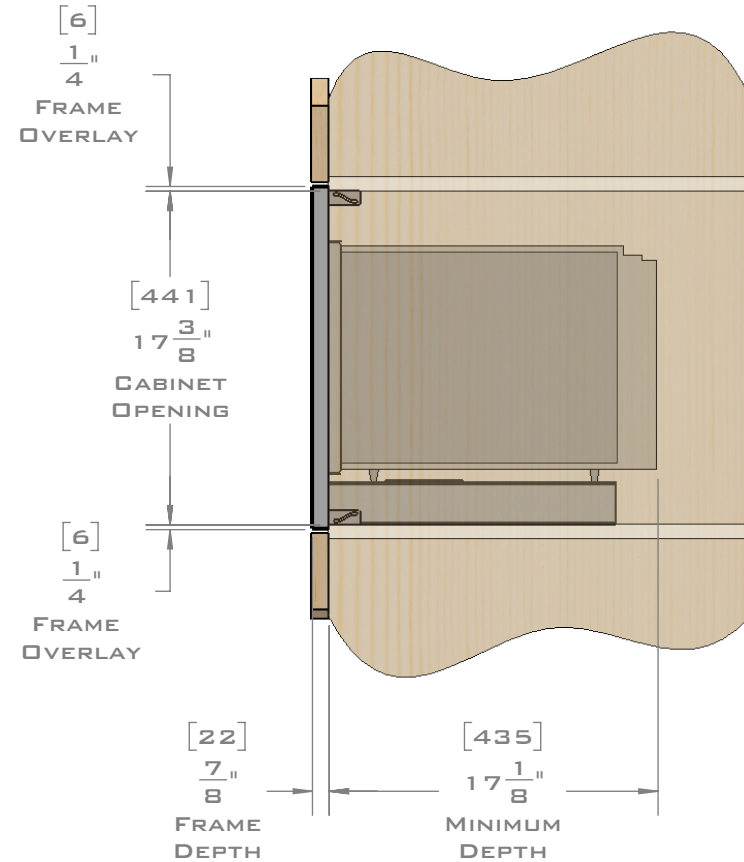

EUROTRIM™

PLANNING GUIDE
EU27.4148
MICROWAVE TRIM KIT
FLUSH MOUNT

EUROTRIM MICROWAVE TRIM KITS ARE SUPPLIED COMPLETE WITH ALL HARDWARE REQUIRED.
 OUR UNIQUE STOPPADS ALLOW FOR A PERFECT INSTALLATION EVERY TIME.

FOR VENTILATION A 6 SQUARE INCH (39 SQ.CM.) CUT OUT MUST BE PLACED IN THE REAR OF THE CABINET.
 FAILURE TO DO SO MAY CAUSE DAMAGE TO THE MICROWAVE OVEN AND OR CABINET.

DIMENSIONS
 IN [] ARE
 MILLIMETER