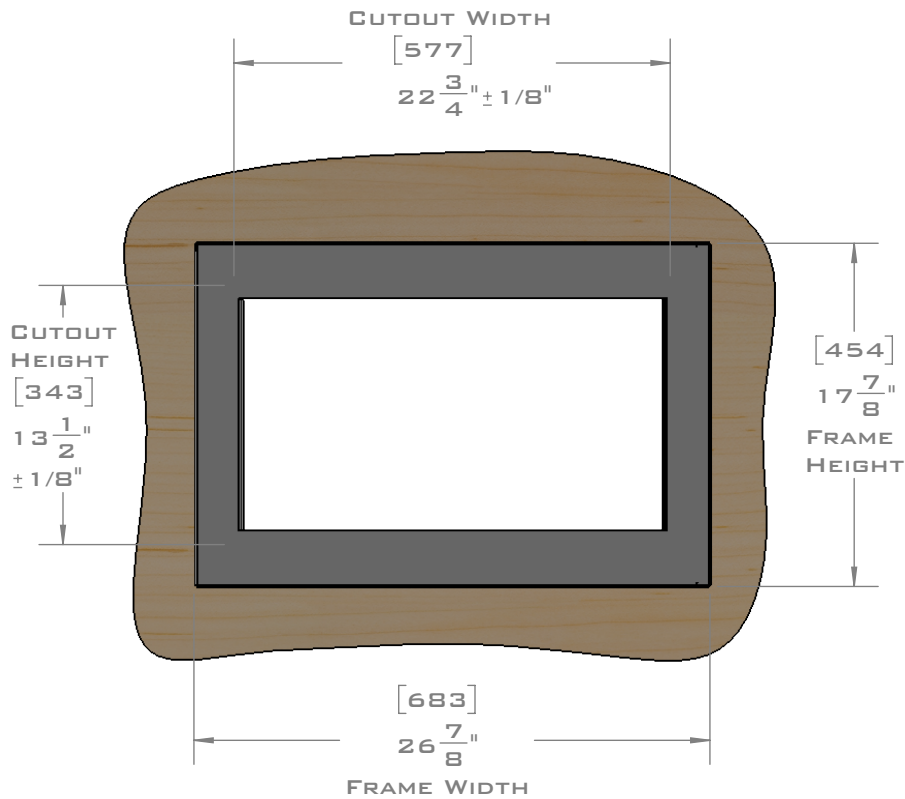

EUROTRIM™

PLANNING GUIDE
EU27.4148
MICROWAVE TRIM KIT
SURFACE MOUNT

EUROTRIM MICROWAVE TRIM KITS ARE SUPPLIED COMPLETE WITH ALL HARDWARE REQUIRED.
OUR UNIQUE STOPPADS ALLOW FOR A PERFECT INSTALLATION EVERY TIME.

FOR VENTILATION A 6 SQUARE INCH (39 SQ.CM.) CUT OUT MUST BE PLACED IN THE REAR OF THE CABINET.
FAILURE TO DO SO MAY CAUSE DAMAGE TO THE MICROWAVE OVEN AND OR CABINET.

DIMENSIONS
IN [ ] ARE
MILLIMETER