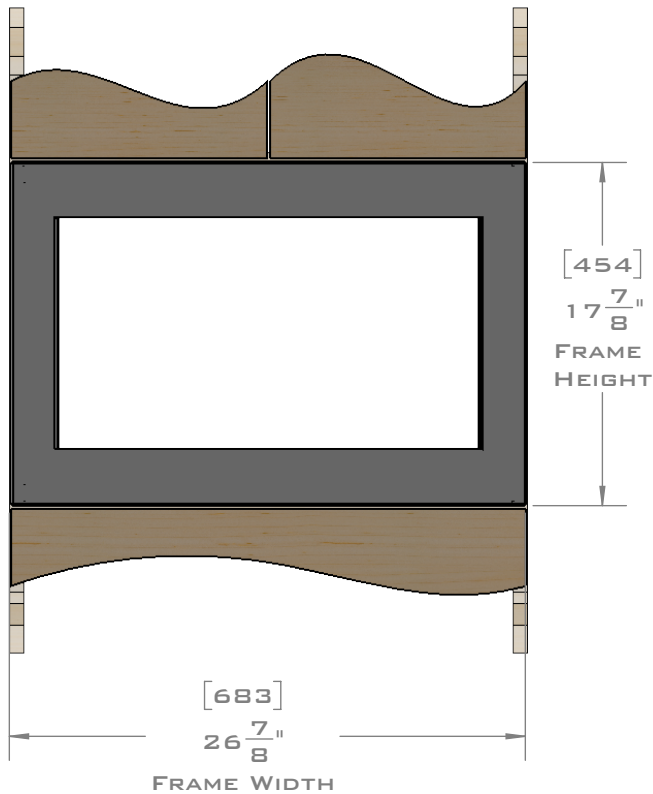

EUROTRIM™

PLANNING GUIDE
EU27.4148
MICROWAVE TRIM KIT
FLUSH MOUNT

EUROTRIM MICROWAVE TRIM KITS ARE SUPPLIED COMPLETE WITH ALL HARDWARE REQUIRED.
OUR UNIQUE STOPPADS ALLOW FOR A PERFECT INSTALLATION EVERY TIME.

FOR VENTILATION A 6 SQUARE INCH (39 SQ.CM.) CUT OUT MUST BE PLACED IN THE REAR OF THE CABINET.
FAILURE TO DO SO MAY CAUSE DAMAGE TO THE MICROWAVE OVEN AND OR CABINET.

DIMENSIONS
IN [ ] ARE
MILLIMETER