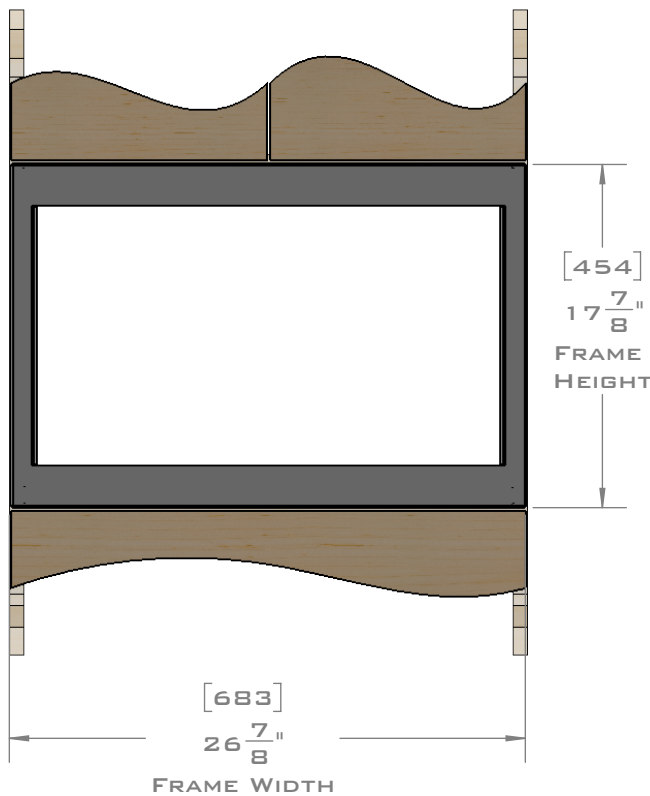

EUROTRIM™

PLANNING GUIDE
EU27.2227
MICROWAVE TRIM KIT
FLUSH MOUNT

EUROTRIM MICROWAVE TRIM KITS ARE SUPPLIED COMPLETE WITH ALL HARDWARE REQUIRED.
OUR UNIQUE STOPPADS ALLOW FOR A PERFECT INSTALLATION EVERY TIME.

FOR VENTILATION A 6 SQUARE INCH (39 SQ.CM.) CUT OUT MUST BE PLACED IN THE REAR OF THE CABINET.
FAILURE TO DO SO MAY CAUSE DAMAGE TO THE MICROWAVE OVEN AND OR CABINET.

DIMENSIONS
IN [ ] ARE
MILLIMETER