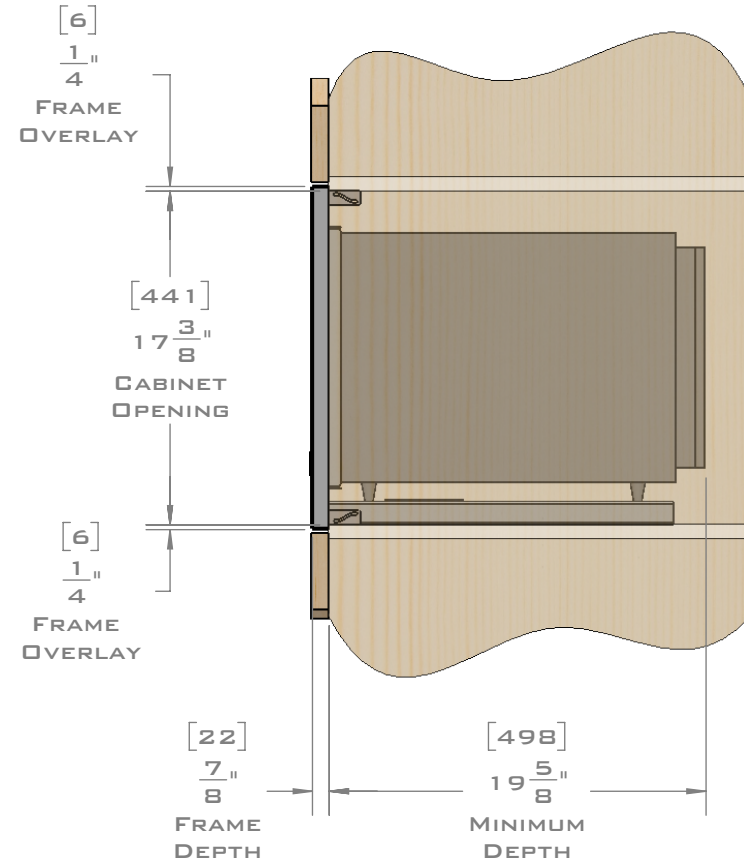

EUROTRIM™

PLANNING GUIDE
EU27.2227
MICROWAVE TRIM KIT
FLUSH MOUNT

EUROTRIM MICROWAVE TRIM KITS ARE SUPPLIED COMPLETE WITH ALL HARDWARE REQUIRED.
OUR UNIQUE STOPPADS ALLOW FOR A PERFECT INSTALLATION EVERY TIME.

FOR VENTILATION A 6 SQUARE INCH (39 SQ.CM.) CUT OUT MUST BE PLACED IN THE REAR OF THE CABINET.
FAILURE TO DO SO MAY CAUSE DAMAGE TO THE MICROWAVE OVEN AND OR CABINET.

DIMENSIONS
IN [] ARE
MILLIMETER

EUROTRIM™