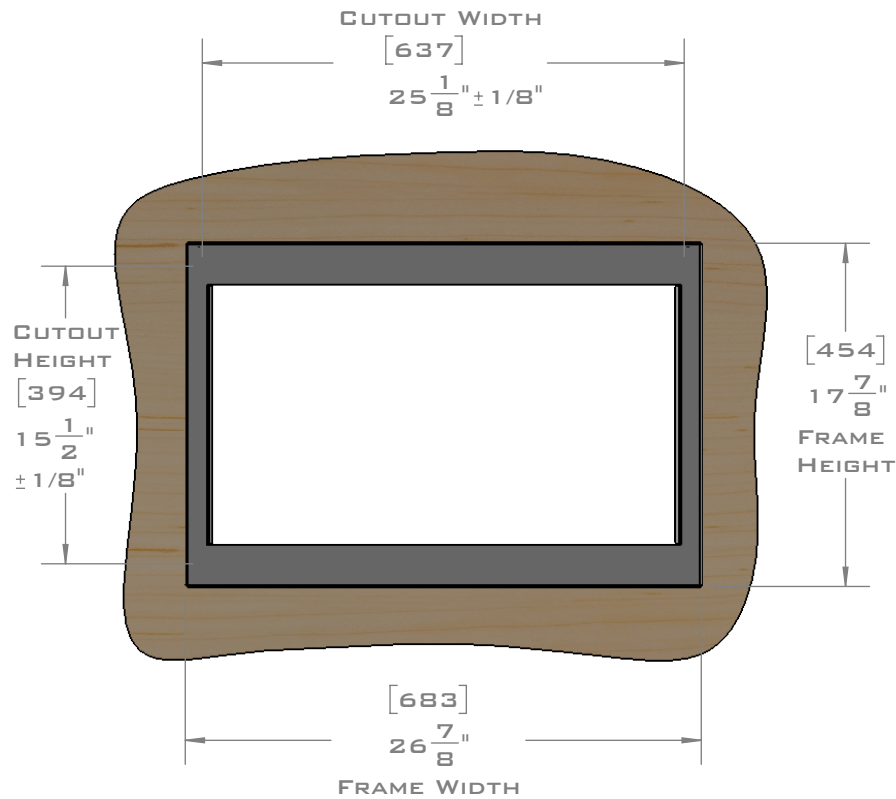

EUROTRIM™

PLANNING GUIDE
EU27.2227
MICROWAVE TRIM KIT
SURFACE MOUNT

EUROTRIM MICROWAVE TRIM KITS ARE SUPPLIED COMPLETE WITH ALL HARDWARE REQUIRED.
OUR UNIQUE STOPPADS ALLOW FOR A PERFECT INSTALLATION EVERY TIME.

FOR VENTILATION A 6 SQUARE INCH (39 SQ.CM.) CUT OUT MUST BE PLACED IN THE REAR OF THE CABINET.
FAILURE TO DO SO MAY CAUSE DAMAGE TO THE MICROWAVE OVEN AND OR CABINET.

DIMENSIONS
IN [ ] ARE
MILLIMETER