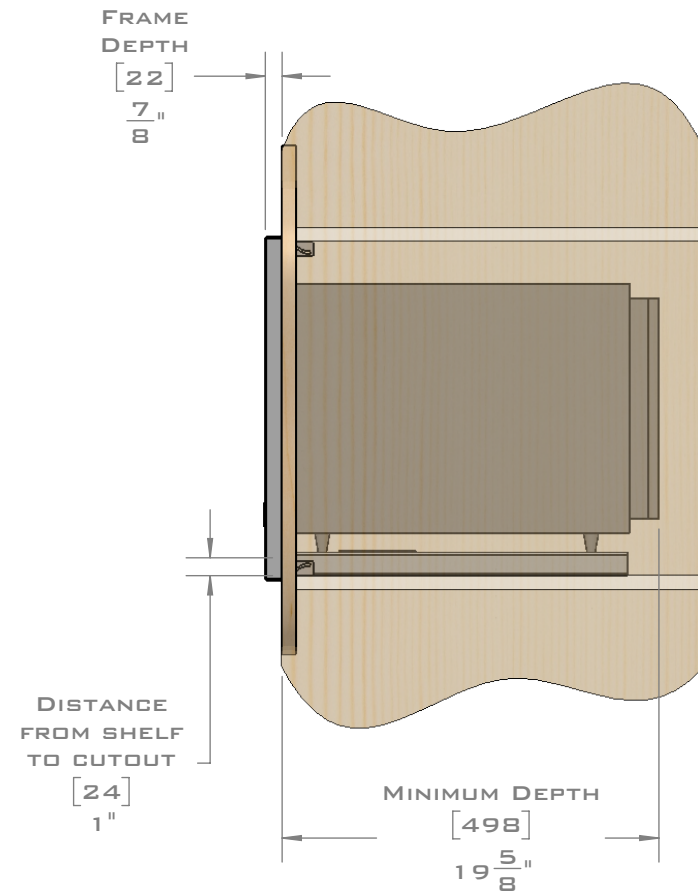

EUROTRIM™

PLANNING GUIDE
EU27.2227
MICROWAVE TRIM KIT
SURFACE MOUNT

EUROTRIM MICROWAVE TRIM KITS ARE SUPPLIED COMPLETE WITH ALL HARDWARE REQUIRED.
OUR UNIQUE STOPPADS ALLOW FOR A PERFECT INSTALLATION EVERY TIME.

FOR VENTILATION A 6 SQUARE INCH (39 SQ.CM.) CUT OUT MUST BE PLACED IN THE REAR OF THE CABINET.
FAILURE TO DO SO MAY CAUSE DAMAGE TO THE MICROWAVE OVEN AND OR CABINET.

DIMENSIONS
IN [ ] ARE
MILLIMETER