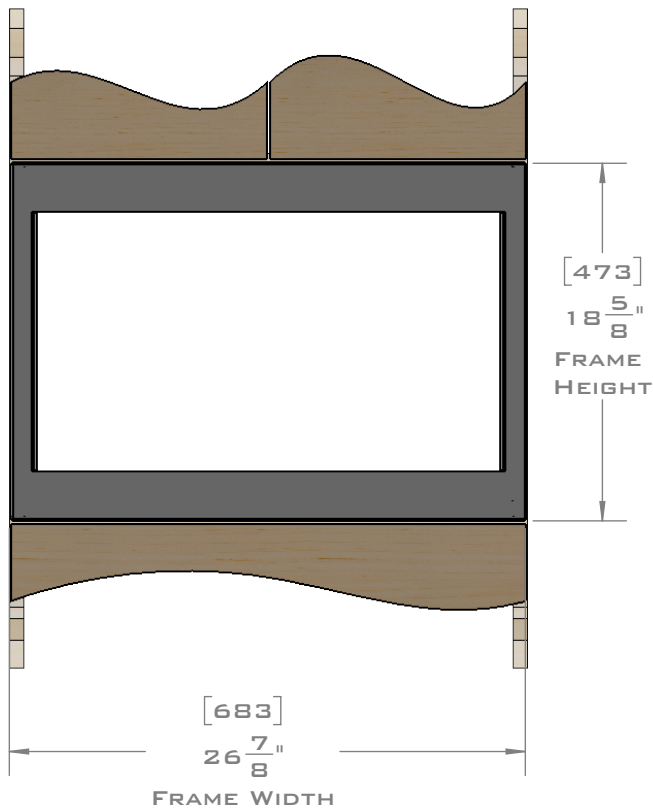

EUROTRIM™

PLANNING GUIDE
EU27.2226
MICROWAVE TRIM KIT
FLUSH MOUNT

EUROTRIM MICROWAVE TRIM KITS ARE SUPPLIED COMPLETE WITH ALL HARDWARE REQUIRED.
OUR UNIQUE STOPPADS ALLOW FOR A PERFECT INSTALLATION EVERY TIME.

FOR VENTILATION A 6 SQUARE INCH (39 SQ.CM.) CUT OUT MUST BE PLACED IN THE REAR OF THE CABINET.
FAILURE TO DO SO MAY CAUSE DAMAGE TO THE MICROWAVE OVEN AND OR CABINET.

DIMENSIONS
IN [ ] ARE
MILLIMETER