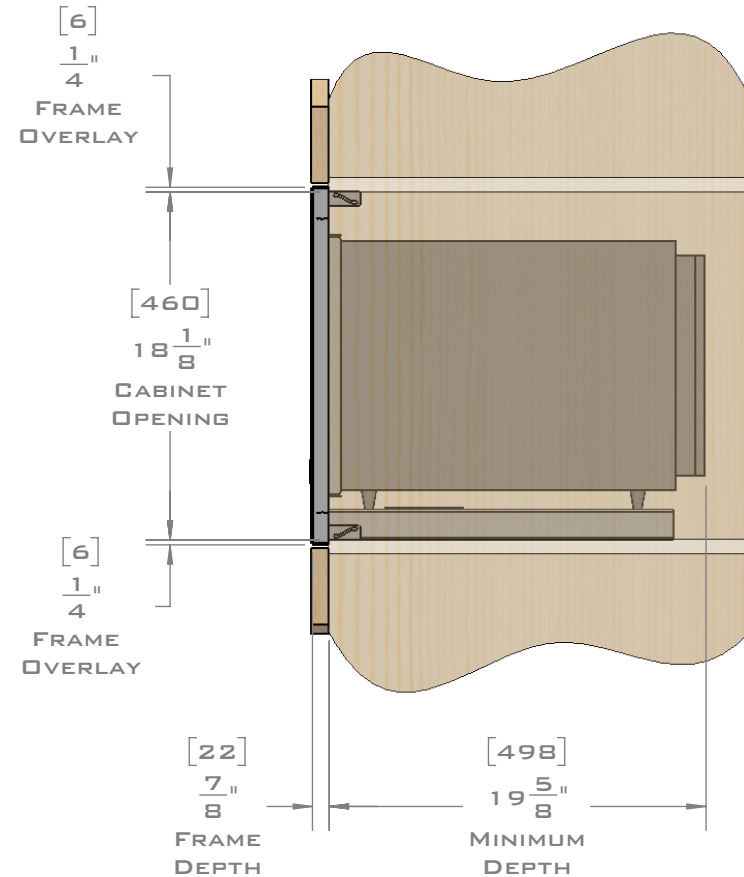

**EUROTRIM™**

**PLANNING GUIDE**  
**EU27.2226**  
MICROWAVE TRIM KIT  
**FLUSH MOUNT**

EUROTRIM MICROWAVE TRIM KITS ARE SUPPLIED COMPLETE WITH ALL HARDWARE REQUIRED.  
OUR UNIQUE STOPPADS ALLOW FOR A PERFECT INSTALLATION EVERY TIME.

FOR VENTILATION A 6 SQUARE INCH (39 SQ.CM.) CUT OUT MUST BE PLACED IN THE REAR OF THE CABINET.  
FAILURE TO DO SO MAY CAUSE DAMAGE TO THE MICROWAVE OVEN AND OR CABINET.

DIMENSIONS  
IN [ ] ARE  
MILLIMETER