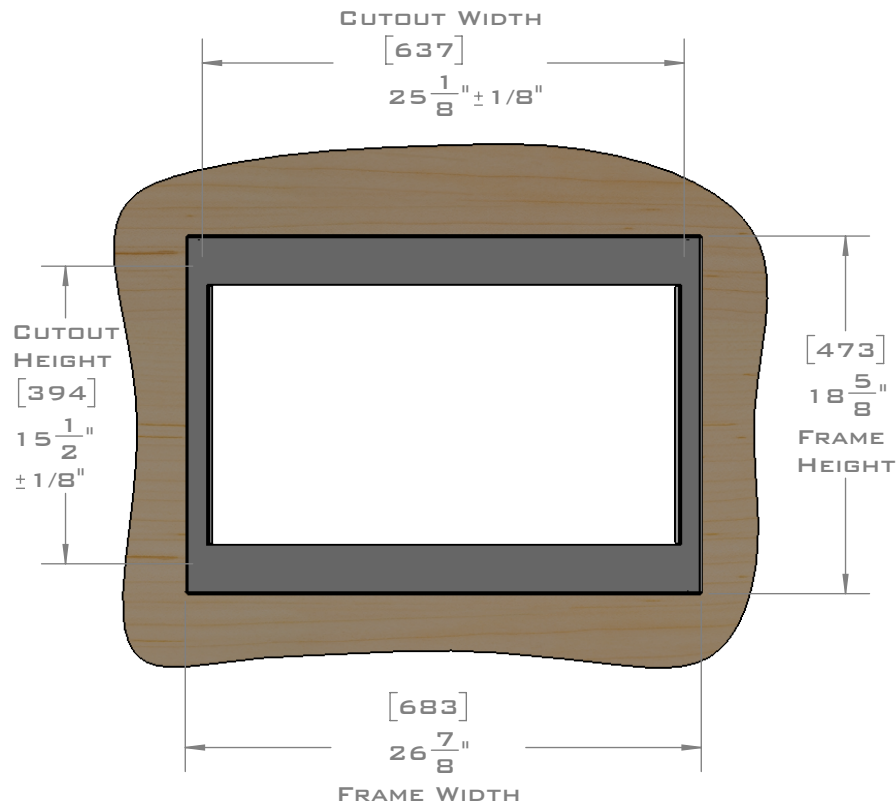

EUROTRIM™

PLANNING GUIDE
EU27.2226
MICROWAVE TRIM KIT
SURFACE MOUNT

EUROTRIM MICROWAVE TRIM KITS ARE SUPPLIED COMPLETE WITH ALL HARDWARE REQUIRED.
OUR UNIQUE STOPADS ALLOW FOR A PERFECT INSTALLATION EVERY TIME.

FOR VENTILATION A 6 SQUARE INCH (39 SQ.CM.) CUT OUT MUST BE PLACED IN THE REAR OF THE CABINET.
FAILURE TO DO SO MAY CAUSE DAMAGE TO THE MICROWAVE OVEN AND OR CABINET.

DIMENSIONS
IN [ ] ARE
MILLIMETER