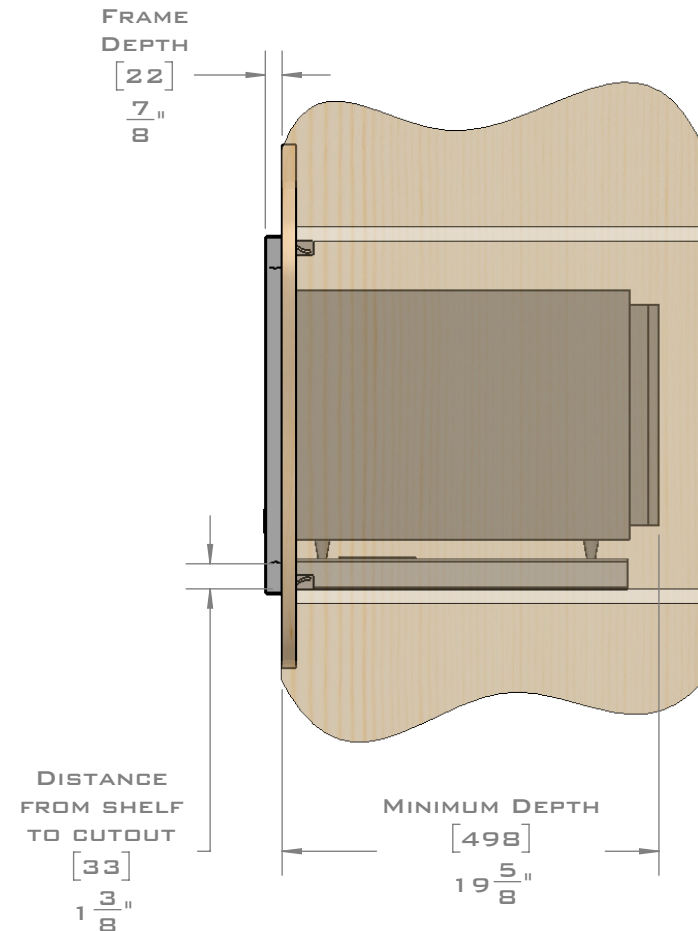

EUROTRIM™

PLANNING GUIDE
EU27.2226
MICROWAVE TRIM KIT
SURFACE MOUNT

EUROTRIM MICROWAVE TRIM KITS ARE SUPPLIED COMPLETE WITH ALL HARDWARE REQUIRED.
OUR UNIQUE STOPADS ALLOW FOR A PERFECT INSTALLATION EVERY TIME.

FOR VENTILATION A 6 SQUARE INCH (39 SQ.CM.) CUT OUT MUST BE PLACED IN THE REAR OF THE CABINET.
FAILURE TO DO SO MAY CAUSE DAMAGE TO THE MICROWAVE OVEN AND OR CABINET.

DIMENSIONS
IN [ ] ARE
MILLIMETER