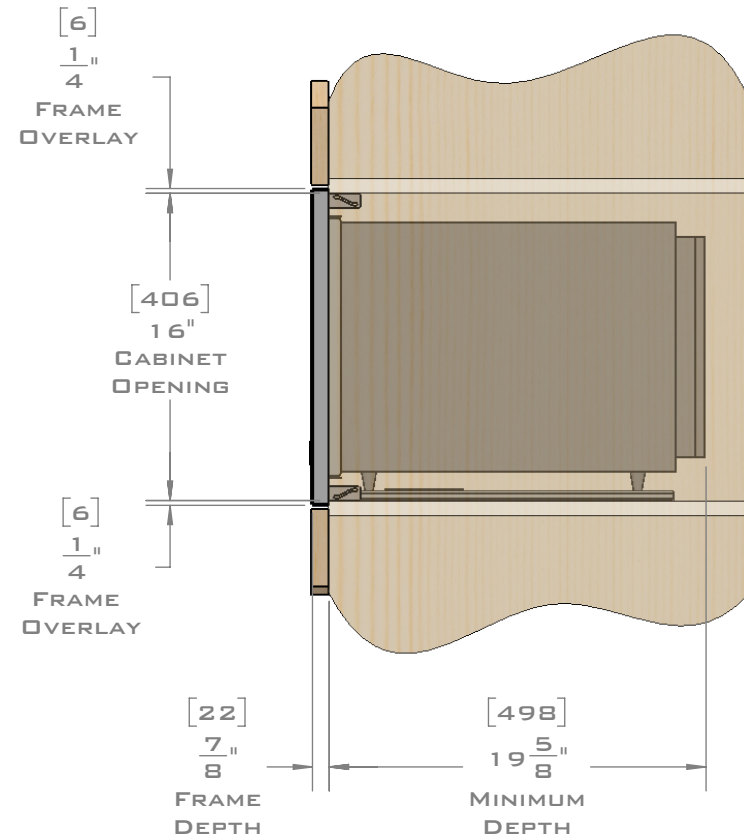

EUROTRIM™

PLANNING GUIDE
EU27.2225
MICROWAVE TRIM KIT
FLUSH MOUNT

EUROTRIM MICROWAVE TRIM KITS ARE SUPPLIED COMPLETE WITH ALL HARDWARE REQUIRED.
OUR UNIQUE STOPPADS ALLOW FOR A PERFECT INSTALLATION EVERY TIME.

FOR VENTILATION A 6 SQUARE INCH (39 SQ.CM.) CUT OUT MUST BE PLACED IN THE REAR OF THE CABINET.
FAILURE TO DO SO MAY CAUSE DAMAGE TO THE MICROWAVE OVEN AND OR CABINET.

DIMENSIONS
IN [] ARE
MILLIMETER

EUROTRIM™