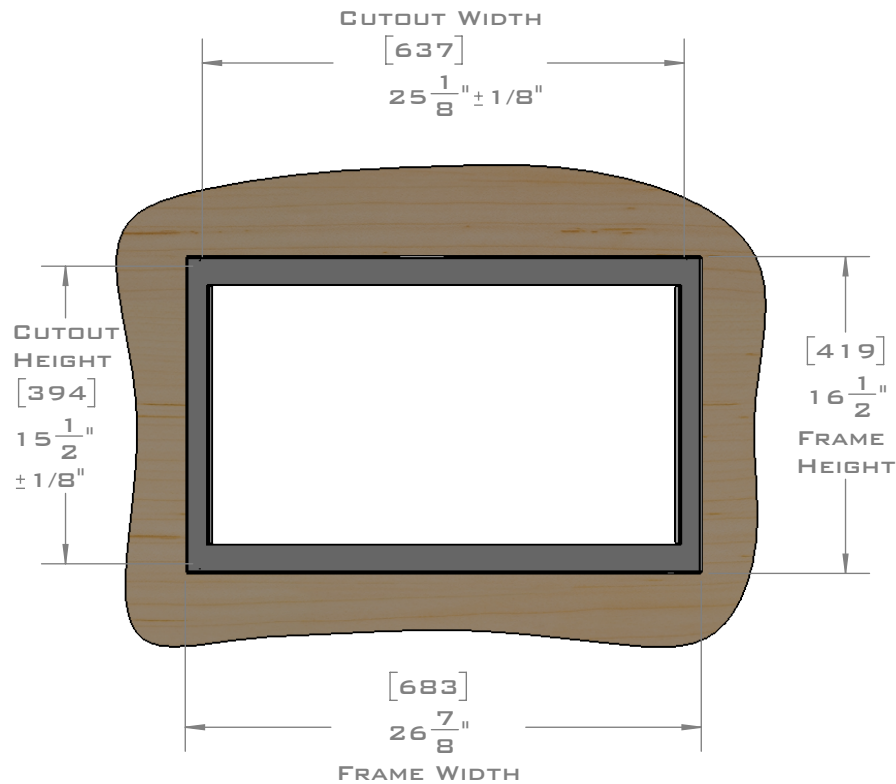

EUROTRIM™

PLANNING GUIDE
EU27.2225
MICROWAVE TRIM KIT
SURFACE MOUNT

EUROTRIM MICROWAVE TRIM KITS ARE SUPPLIED COMPLETE WITH ALL HARDWARE REQUIRED.
OUR UNIQUE STOPPADS ALLOW FOR A PERFECT INSTALLATION EVERY TIME.

FOR VENTILATION A 6 SQUARE INCH (39 SQ.CM.) CUT OUT MUST BE PLACED IN THE REAR OF THE CABINET.
FAILURE TO DO SO MAY CAUSE DAMAGE TO THE MICROWAVE OVEN AND OR CABINET.

DIMENSIONS
IN [ ] ARE
MILLIMETER