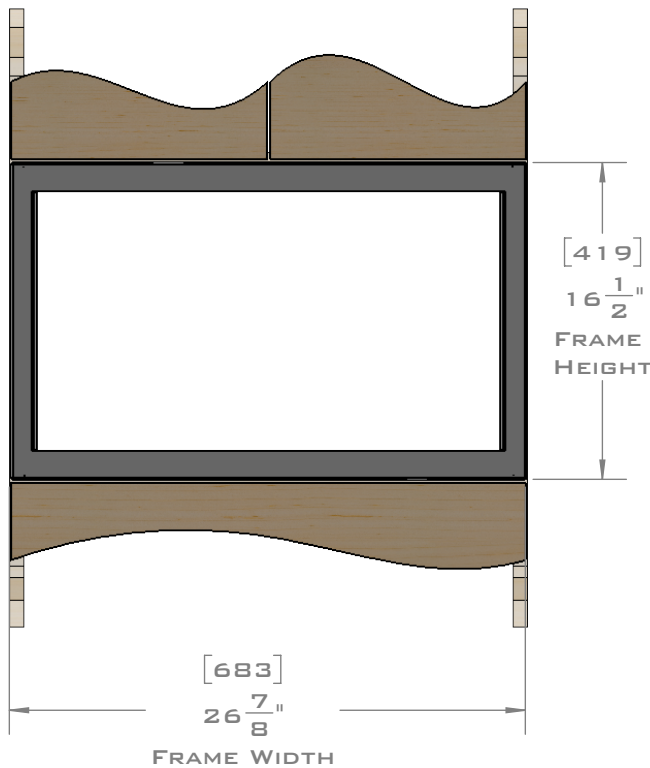

EUROTRIM™

PLANNING GUIDE
EU27.2225
MICROWAVE TRIM KIT
FLUSH MOUNT

EUROTRIM MICROWAVE TRIM KITS ARE SUPPLIED COMPLETE WITH ALL HARDWARE REQUIRED.
OUR UNIQUE STOPPADS ALLOW FOR A PERFECT INSTALLATION EVERY TIME.

FOR VENTILATION A 6 SQUARE INCH (39 SQ.CM.) CUT OUT MUST BE PLACED IN THE REAR OF THE CABINET.
FAILURE TO DO SO MAY CAUSE DAMAGE TO THE MICROWAVE OVEN AND OR CABINET.

DIMENSIONS
IN [ ] ARE
MILLIMETER