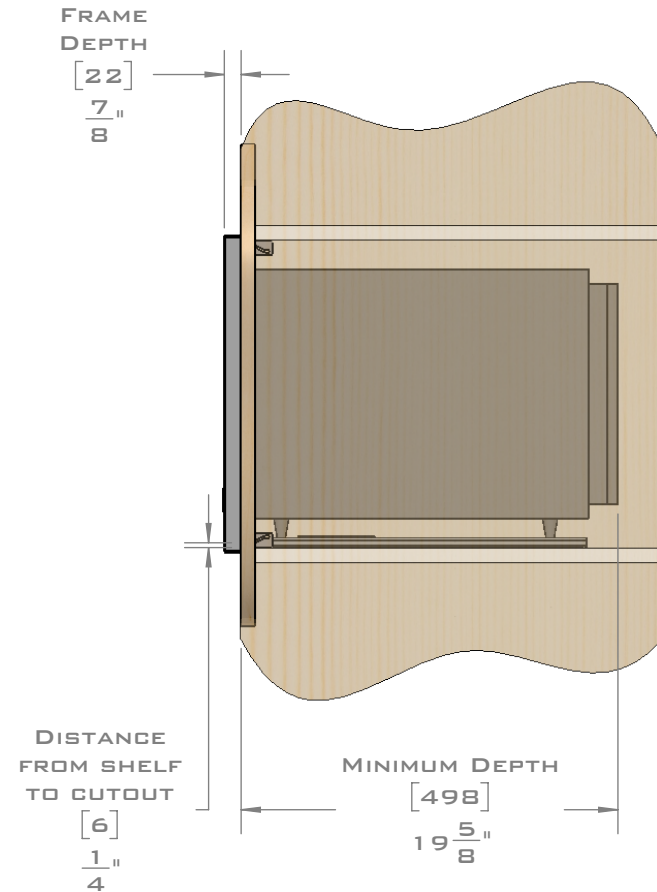

EUROTRIM™

PLANNING GUIDE
EU27.2225
MICROWAVE TRIM KIT
SURFACE MOUNT

EUROTRIM MICROWAVE TRIM KITS ARE SUPPLIED COMPLETE WITH ALL HARDWARE REQUIRED.
OUR UNIQUE STOPPADS ALLOW FOR A PERFECT INSTALLATION EVERY TIME.

FOR VENTILATION A 6 SQUARE INCH (39 SQ.CM.) CUT OUT MUST BE PLACED IN THE REAR OF THE CABINET.
FAILURE TO DO SO MAY CAUSE DAMAGE TO THE MICROWAVE OVEN AND OR CABINET.

DIMENSIONS
IN [ ] ARE
MILLIMETER