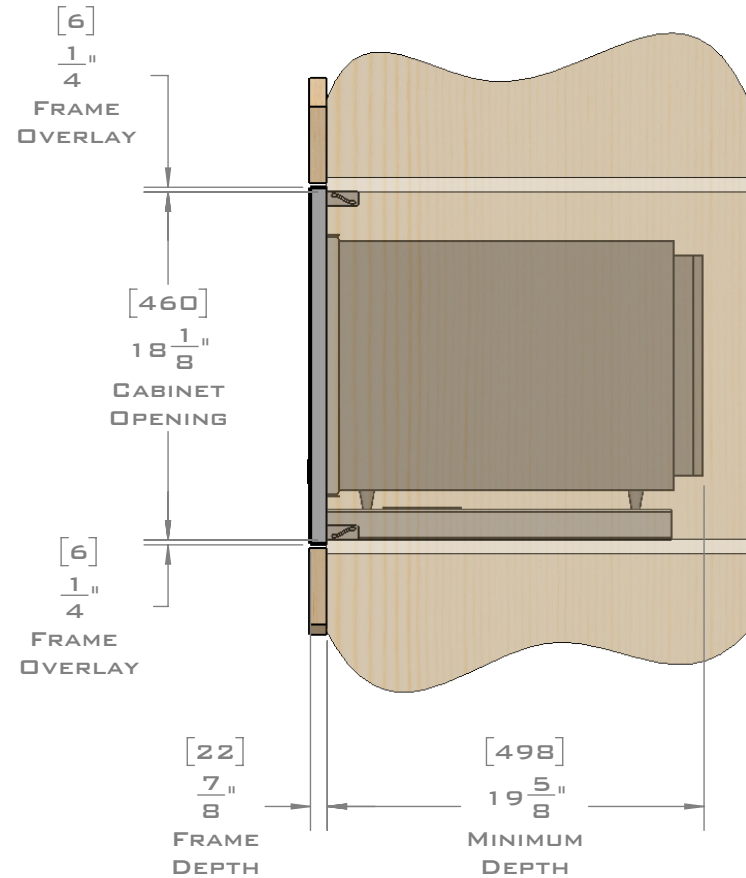

EUROTRIM™

PLANNING GUIDE
EU27.2224
MICROWAVE TRIM KIT
FLUSH MOUNT

EUROTRIM MICROWAVE TRIM KITS ARE SUPPLIED COMPLETE WITH ALL HARDWARE REQUIRED.
 OUR UNIQUE STOPPADS ALLOW FOR A PERFECT INSTALLATION EVERY TIME.

FOR VENTILATION A 6 SQUARE INCH (39 SQ.CM.) CUT OUT MUST BE PLACED IN THE REAR OF THE CABINET.
 FAILURE TO DO SO MAY CAUSE DAMAGE TO THE MICROWAVE OVEN AND OR CABINET.

DIMENSIONS
 IN [] ARE
 MILLIMETER