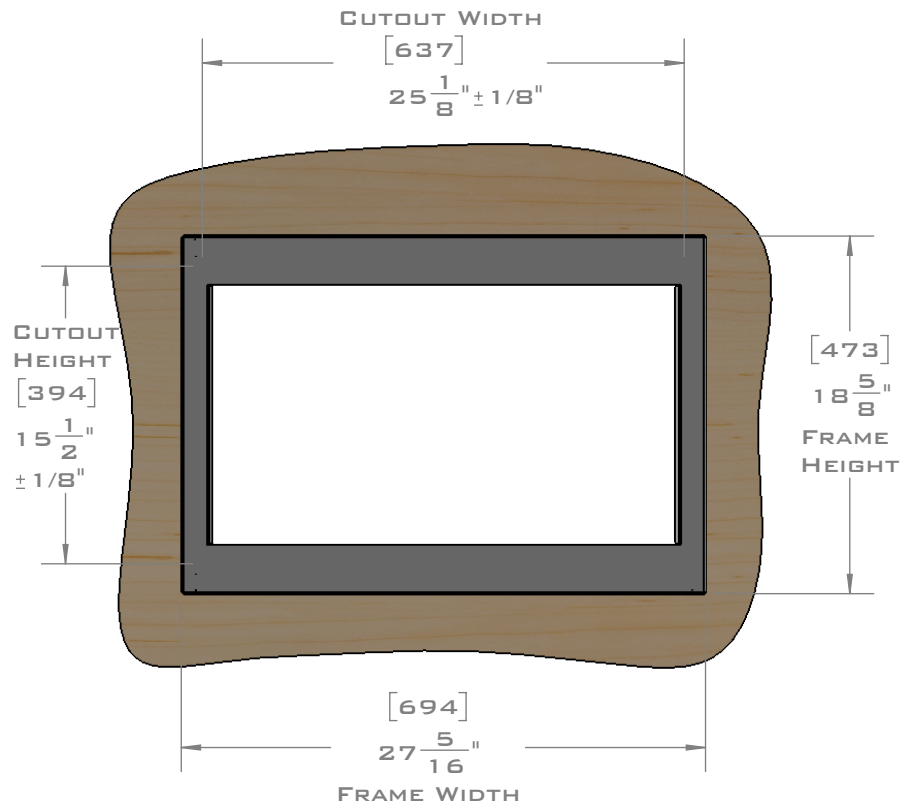

EUROTRIM™

PLANNING GUIDE
EU27.2224
MICROWAVE TRIM KIT
SURFACE MOUNT

EUROTRIM MICROWAVE TRIM KITS ARE SUPPLIED COMPLETE WITH ALL HARDWARE REQUIRED.
OUR UNIQUE STOPPADS ALLOW FOR A PERFECT INSTALLATION EVERY TIME.

FOR VENTILATION A 6 SQUARE INCH (39 SQ.CM.) CUT OUT MUST BE PLACED IN THE REAR OF THE CABINET.
FAILURE TO DO SO MAY CAUSE DAMAGE TO THE MICROWAVE OVEN AND OR CABINET.

DIMENSIONS
IN [ ] ARE
MILLIMETER