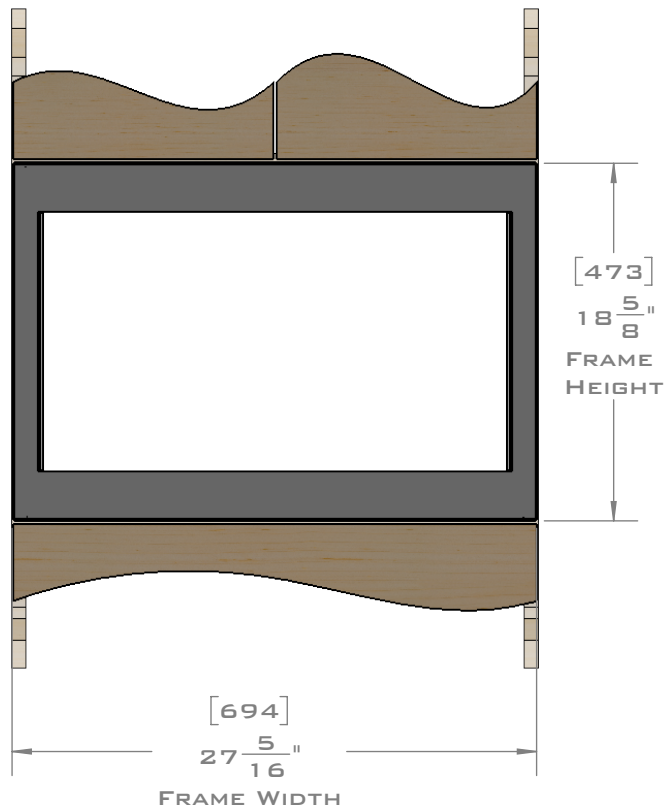

EUROTRIM™

PLANNING GUIDE
EU27.2224
MICROWAVE TRIM KIT
FLUSH MOUNT

EUROTRIM MICROWAVE TRIM KITS ARE SUPPLIED COMPLETE WITH ALL HARDWARE REQUIRED.
OUR UNIQUE STOPPADS ALLOW FOR A PERFECT INSTALLATION EVERY TIME.

FOR VENTILATION A 6 SQUARE INCH (39 SQ.CM.) CUT OUT MUST BE PLACED IN THE REAR OF THE CABINET.
FAILURE TO DO SO MAY CAUSE DAMAGE TO THE MICROWAVE OVEN AND OR CABINET.

DIMENSIONS
IN [ ] ARE
MILLIMETER