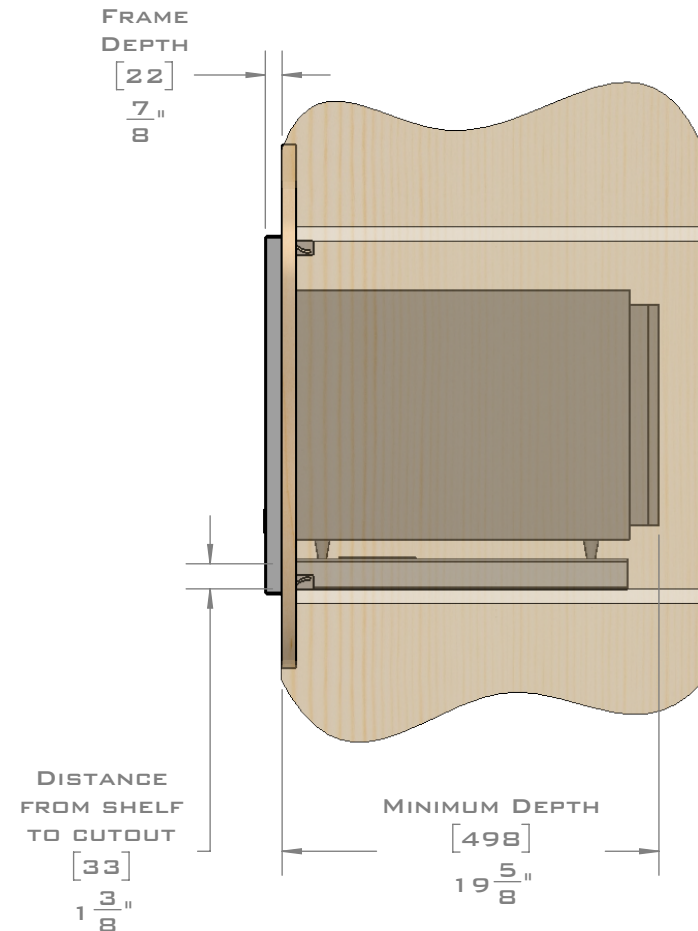

EUROTRIM™

PLANNING GUIDE
EU27.2224
MICROWAVE TRIM KIT
SURFACE MOUNT

EUROTRIM MICROWAVE TRIM KITS ARE SUPPLIED COMPLETE WITH ALL HARDWARE REQUIRED.
OUR UNIQUE STOPPADS ALLOW FOR A PERFECT INSTALLATION EVERY TIME.

FOR VENTILATION A 6 SQUARE INCH (39 SQ.CM.) CUT OUT MUST BE PLACED IN THE REAR OF THE CABINET.
FAILURE TO DO SO MAY CAUSE DAMAGE TO THE MICROWAVE OVEN AND OR CABINET.

DIMENSIONS
IN [ ] ARE
MILLIMETER