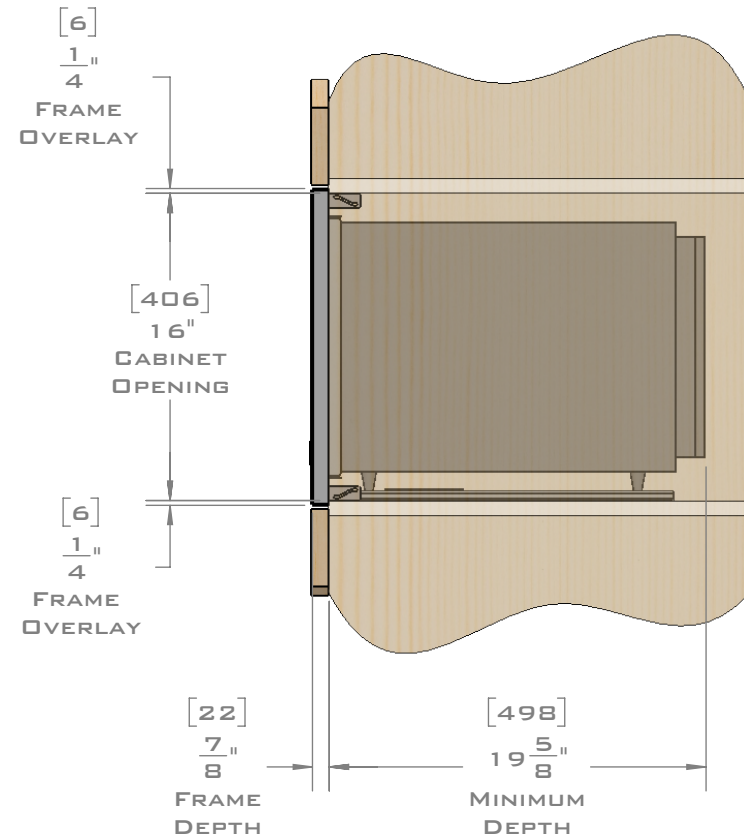

EUROTRIM™

PLANNING GUIDE
EU27.2223
MICROWAVE TRIM KIT
FLUSH MOUNT

EUROTRIM MICROWAVE TRIM KITS ARE SUPPLIED COMPLETE WITH ALL HARDWARE REQUIRED.
OUR UNIQUE STOPPADS ALLOW FOR A PERFECT INSTALLATION EVERY TIME.

FOR VENTILATION A 6 SQUARE INCH (39 SQ.CM.) CUT OUT MUST BE PLACED IN THE REAR OF THE CABINET.
FAILURE TO DO SO MAY CAUSE DAMAGE TO THE MICROWAVE OVEN AND OR CABINET.

DIMENSIONS
IN [] ARE
MILLIMETER

EUROTRIM™