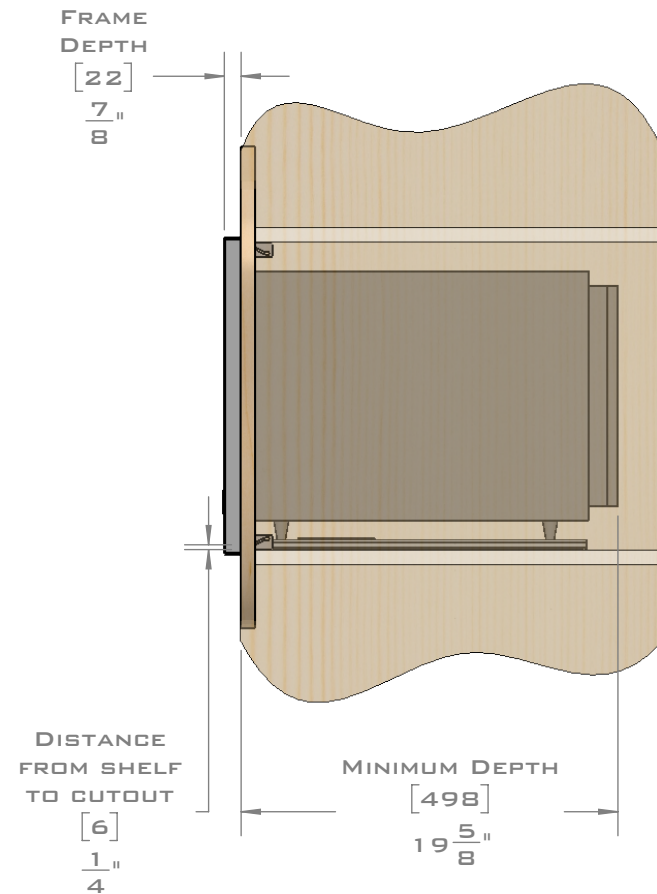

EUROTRIM™

PLANNING GUIDE
EU27.2223
MICROWAVE TRIM KIT
SURFACE MOUNT

EUROTRIM MICROWAVE TRIM KITS ARE SUPPLIED COMPLETE WITH ALL HARDWARE REQUIRED.
OUR UNIQUE STOPPADS ALLOW FOR A PERFECT INSTALLATION EVERY TIME.

FOR VENTILATION A 6 SQUARE INCH (39 SQ.CM.) CUT OUT MUST BE PLACED IN THE REAR OF THE CABINET.
FAILURE TO DO SO MAY CAUSE DAMAGE TO THE MICROWAVE OVEN AND OR CABINET.

DIMENSIONS
IN [ ] ARE
MILLIMETER