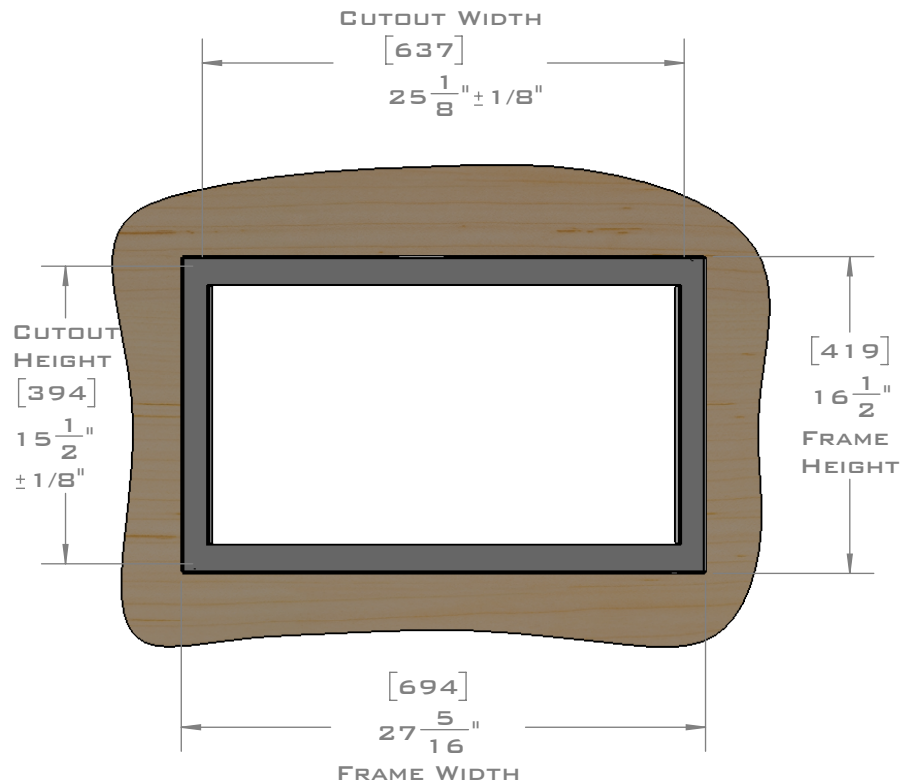

EUROTRIM™

PLANNING GUIDE
EU27.2223
MICROWAVE TRIM KIT
SURFACE MOUNT

EUROTRIM MICROWAVE TRIM KITS ARE SUPPLIED COMPLETE WITH ALL HARDWARE REQUIRED.
OUR UNIQUE STOPPADS ALLOW FOR A PERFECT INSTALLATION EVERY TIME.

FOR VENTILATION A 6 SQUARE INCH (39 SQ.CM.) CUT OUT MUST BE PLACED IN THE REAR OF THE CABINET.
FAILURE TO DO SO MAY CAUSE DAMAGE TO THE MICROWAVE OVEN AND OR CABINET.

DIMENSIONS
IN [ ] ARE
MILLIMETER