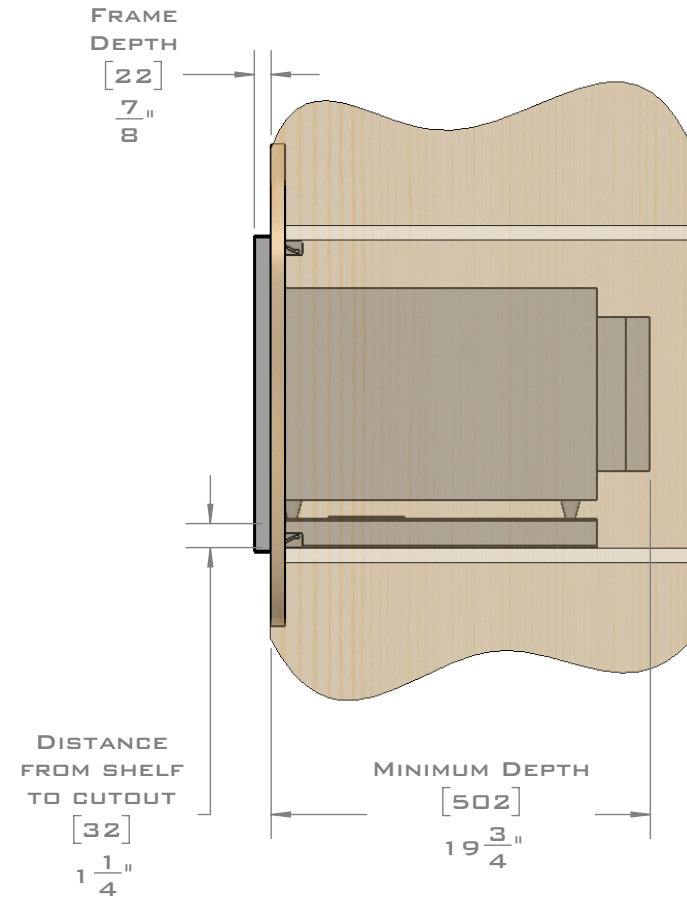

EUROTRIM™

PLANNING GUIDE
EU27.2165
MICROWAVE TRIM KIT
SURFACE MOUNT

EUROTRIM MICROWAVE TRIM KITS ARE SUPPLIED COMPLETE WITH ALL HARDWARE REQUIRED.
OUR UNIQUE STOPPADS ALLOW FOR A PERFECT INSTALLATION EVERY TIME.
FOR VENTILATION A 6 SQUARE INCH (39 SQ.CM.) CUT OUT MUST BE PLACED IN THE REAR OF THE CABINET.
FAILURE TO DO SO MAY CAUSE DAMAGE TO THE MICROWAVE OVEN AND OR CABINET.

DIMENSIONS
IN [ ] ARE
MILLIMETER