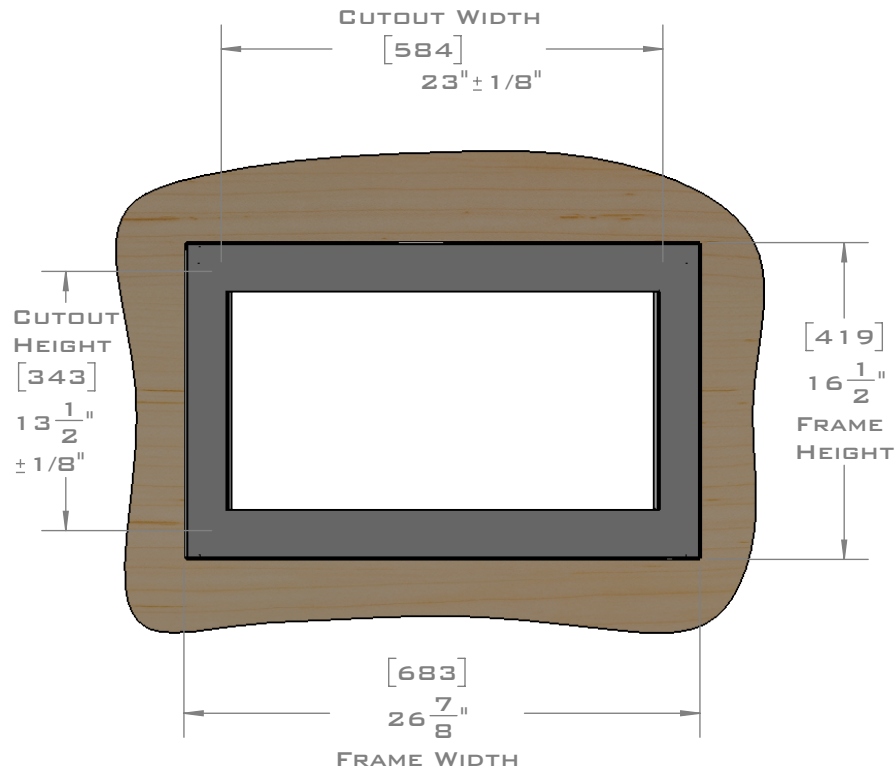

EUROTRIM™

PLANNING GUIDE
EU27.2165
MICROWAVE TRIM KIT
SURFACE MOUNT

EUROTRIM MICROWAVE TRIM KITS ARE SUPPLIED COMPLETE WITH ALL HARDWARE REQUIRED.
OUR UNIQUE STOPPADS ALLOW FOR A PERFECT INSTALLATION EVERY TIME.
FOR VENTILATION A 6 SQUARE INCH (39 SQ.CM.) CUT OUT MUST BE PLACED IN THE REAR OF THE CABINET.
FAILURE TO DO SO MAY CAUSE DAMAGE TO THE MICROWAVE OVEN AND OR CABINET.

DIMENSIONS
IN [ ] ARE
MILLIMETER