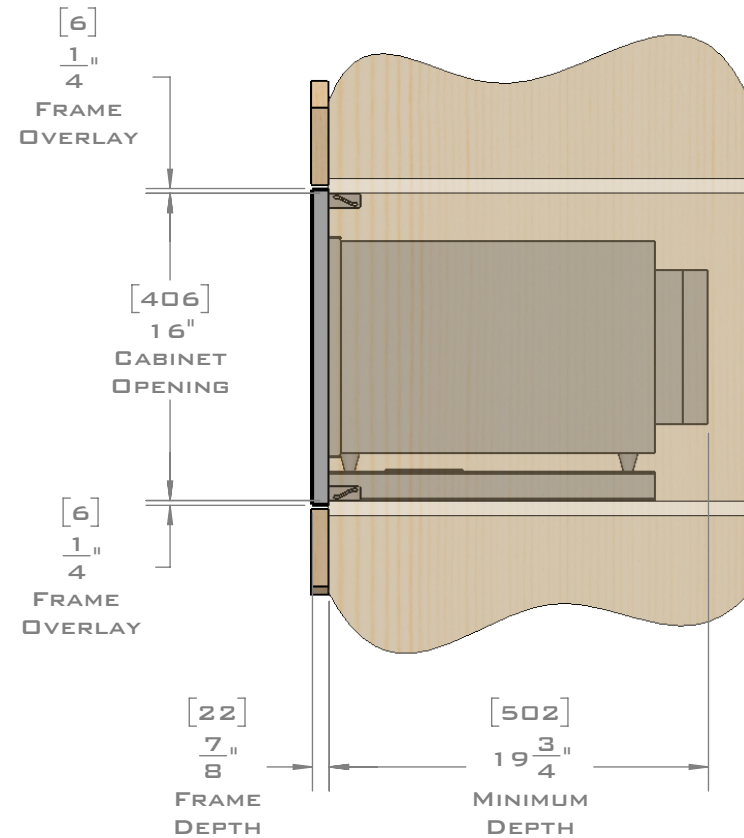

EUROTRIM™

PLANNING GUIDE
EU27.2165
MICROWAVE TRIM KIT
FLUSH MOUNT

EUROTRIM MICROWAVE TRIM KITS ARE SUPPLIED COMPLETE WITH ALL HARDWARE REQUIRED.
 OUR UNIQUE STOPPADS ALLOW FOR A PERFECT INSTALLATION EVERY TIME.

FOR VENTILATION A 6 SQUARE INCH (39 SQ.CM.) CUT OUT MUST BE PLACED IN THE REAR OF THE CABINET.
 FAILURE TO DO SO MAY CAUSE DAMAGE TO THE MICROWAVE OVEN AND OR CABINET.

DIMENSIONS
 IN [] ARE
 MILLIMETER

EUROTRIM™

PLANNING GUIDE
EU27.2165
 MICROWAVE TRIM KIT
 SURFACE MOUNT

EUROTRIM MICROWAVE TRIM KITS ARE SUPPLIED COMPLETE WITH ALL HARDWARE REQUIRED.
 OUR UNIQUE STOPPADS ALLOW FOR A PERFECT INSTALLATION EVERY TIME.
 FOR VENTILATION A 6 SQUARE INCH (39 SQ.CM.) CUT OUT MUST BE PLACED IN THE REAR OF THE CABINET.
 FAILURE TO DO SO MAY CAUSE DAMAGE TO THE MICROWAVE OVEN AND OR CABINET.

DIMENSIONS
 IN [] ARE
 MILLIMETER