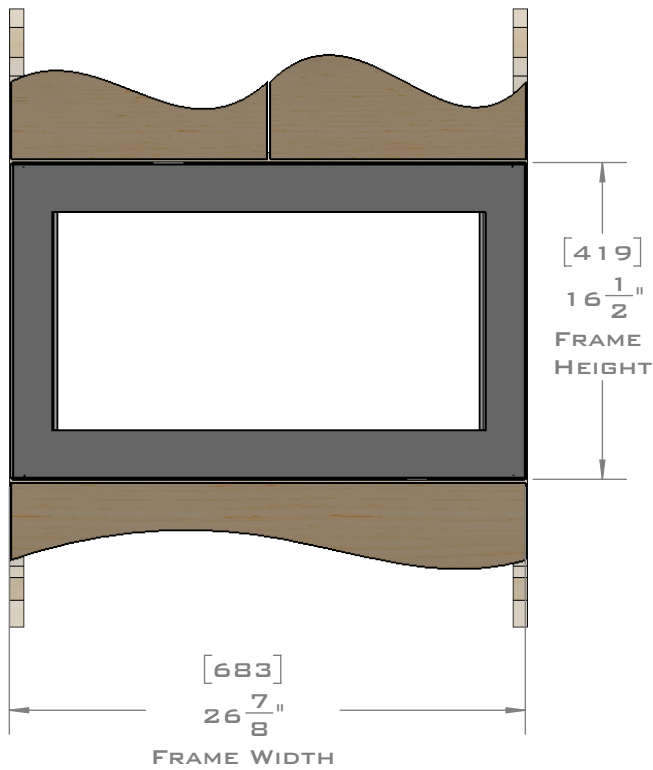

EUROTRIM™

PLANNING GUIDE
EU27.2165
MICROWAVE TRIM KIT
FLUSH MOUNT

EUROTRIM MICROWAVE TRIM KITS ARE SUPPLIED COMPLETE WITH ALL HARDWARE REQUIRED.
OUR UNIQUE STOPPADS ALLOW FOR A PERFECT INSTALLATION EVERY TIME.

FOR VENTILATION A 6 SQUARE INCH (39 SQ.CM.) CUT OUT MUST BE PLACED IN THE REAR OF THE CABINET.
FAILURE TO DO SO MAY CAUSE DAMAGE TO THE MICROWAVE OVEN AND OR CABINET.

DIMENSIONS
IN [ ] ARE
MILLIMETER