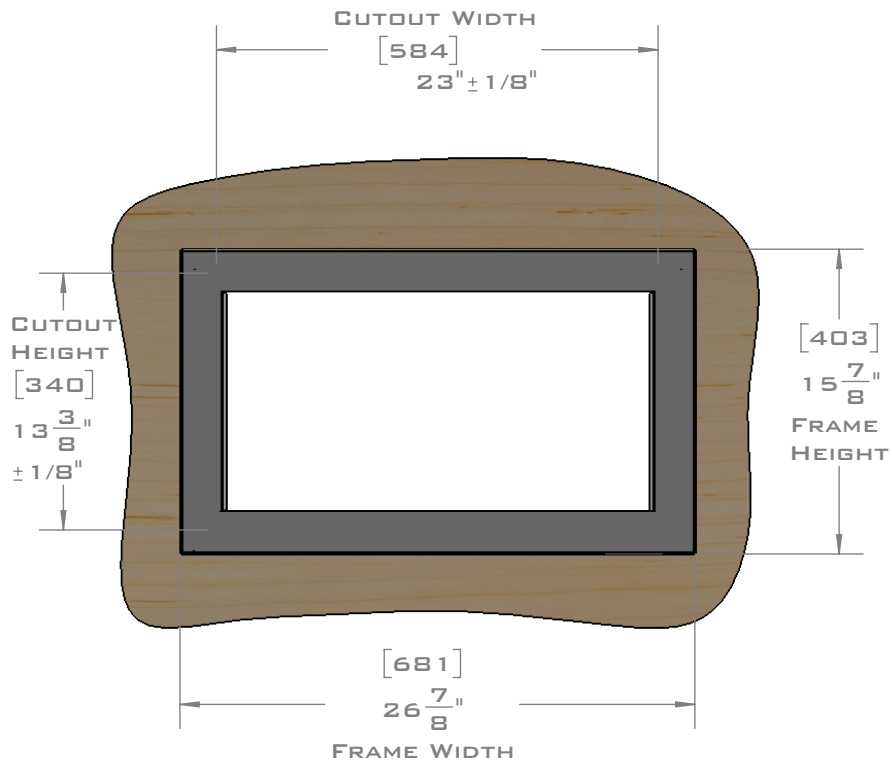

EUROTRIM™

PLANNING GUIDE EU27.21646 MICROWAVE TRIM KIT SURFACE MOUNT

EUROTRIM MICROWAVE TRIM KITS ARE SUPPLIED COMPLETE WITH ALL HARDWARE REQUIRED.
OUR UNIQUE STOPPADS ALLOW FOR A PERFECT INSTALLATION EVERY TIME.

FOR VENTILATION A 6 SQUARE INCH (39 SQ.CM.) CUT OUT MUST BE PLACED IN THE REAR OF THE CABINET.
FAILURE TO DO SO MAY CAUSE DAMAGE TO THE MICROWAVE OVEN AND OR CABINET.

DIMENSIONS
IN [ ] ARE
MILLIMETER