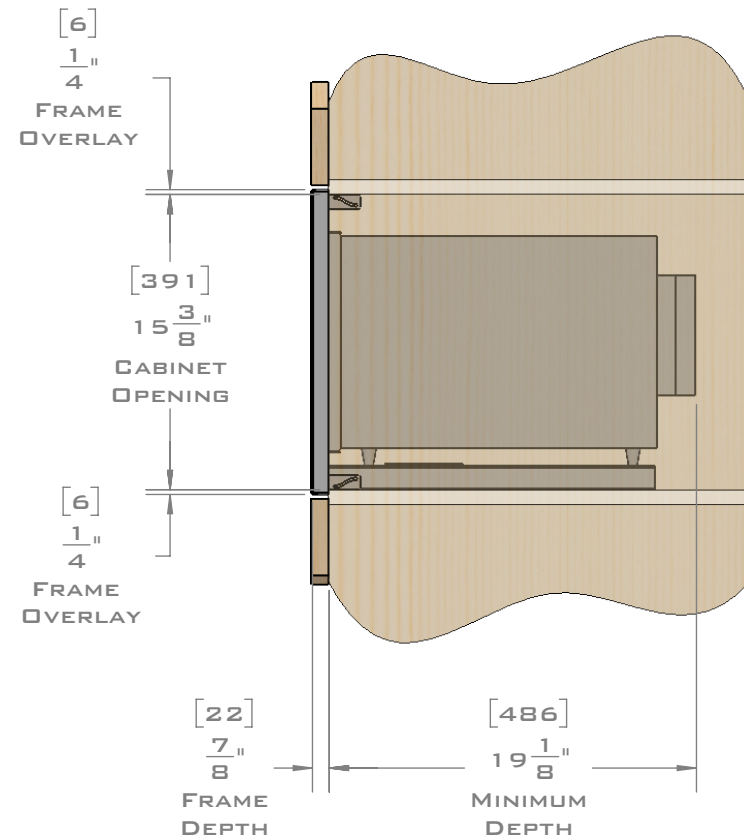

**EUROTRIM™**

**PLANNING GUIDE**  
**EU27.21646**  
 MICROWAVE TRIM KIT  
**FLUSH MOUNT**

EUROTRIM MICROWAVE TRIM KITS ARE SUPPLIED COMPLETE WITH ALL HARDWARE REQUIRED.  
 OUR UNIQUE STOPPADS ALLOW FOR A PERFECT INSTALLATION EVERY TIME.

FOR VENTILATION A 6 SQUARE INCH (39 SQ.CM.) CUT OUT MUST BE PLACED IN THE REAR OF THE CABINET.  
 FAILURE TO DO SO MAY CAUSE DAMAGE TO THE MICROWAVE OVEN AND OR CABINET.

DIMENSIONS  
 IN [ ] ARE  
 MILLIMETER