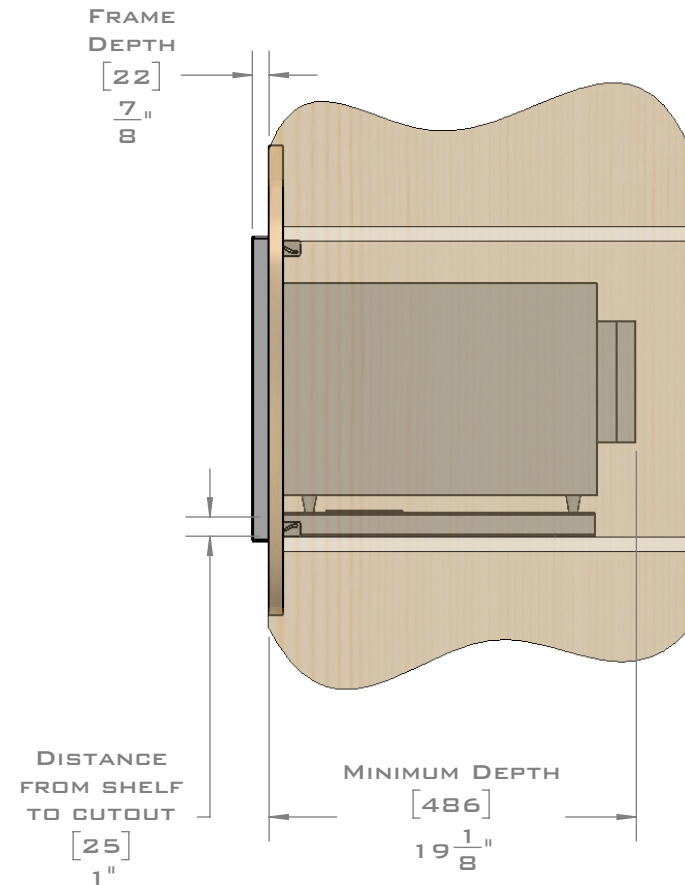

EUROTRIM™

PLANNING GUIDE EU27.21646 MICROWAVE TRIM KIT SURFACE MOUNT

EUROTRIM MICROWAVE TRIM KITS ARE SUPPLIED COMPLETE WITH ALL HARDWARE REQUIRED.
OUR UNIQUE STOPPADS ALLOW FOR A PERFECT INSTALLATION EVERY TIME.

FOR VENTILATION A 6 SQUARE INCH (39 SQ.CM.) CUT OUT MUST BE PLACED IN THE REAR OF THE CABINET.
FAILURE TO DO SO MAY CAUSE DAMAGE TO THE MICROWAVE OVEN AND OR CABINET.

DIMENSIONS
IN [ ] ARE
MILLIMETER