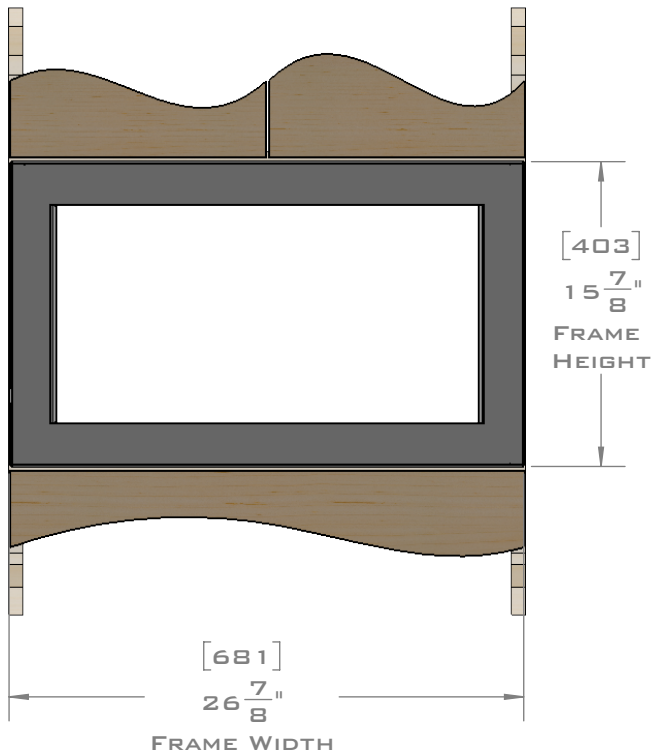

EUROTRIM™

PLANNING GUIDE
EU27.21646
MICROWAVE TRIM KIT
FLUSH MOUNT

EUROTRIM MICROWAVE TRIM KITS ARE SUPPLIED COMPLETE WITH ALL HARDWARE REQUIRED.
OUR UNIQUE STOPPADS ALLOW FOR A PERFECT INSTALLATION EVERY TIME.

FOR VENTILATION A 6 SQUARE INCH (39 SQ.CM.) CUT OUT MUST BE PLACED IN THE REAR OF THE CABINET.
FAILURE TO DO SO MAY CAUSE DAMAGE TO THE MICROWAVE OVEN AND OR CABINET.

DIMENSIONS
IN [ ] ARE
MILLIMETER