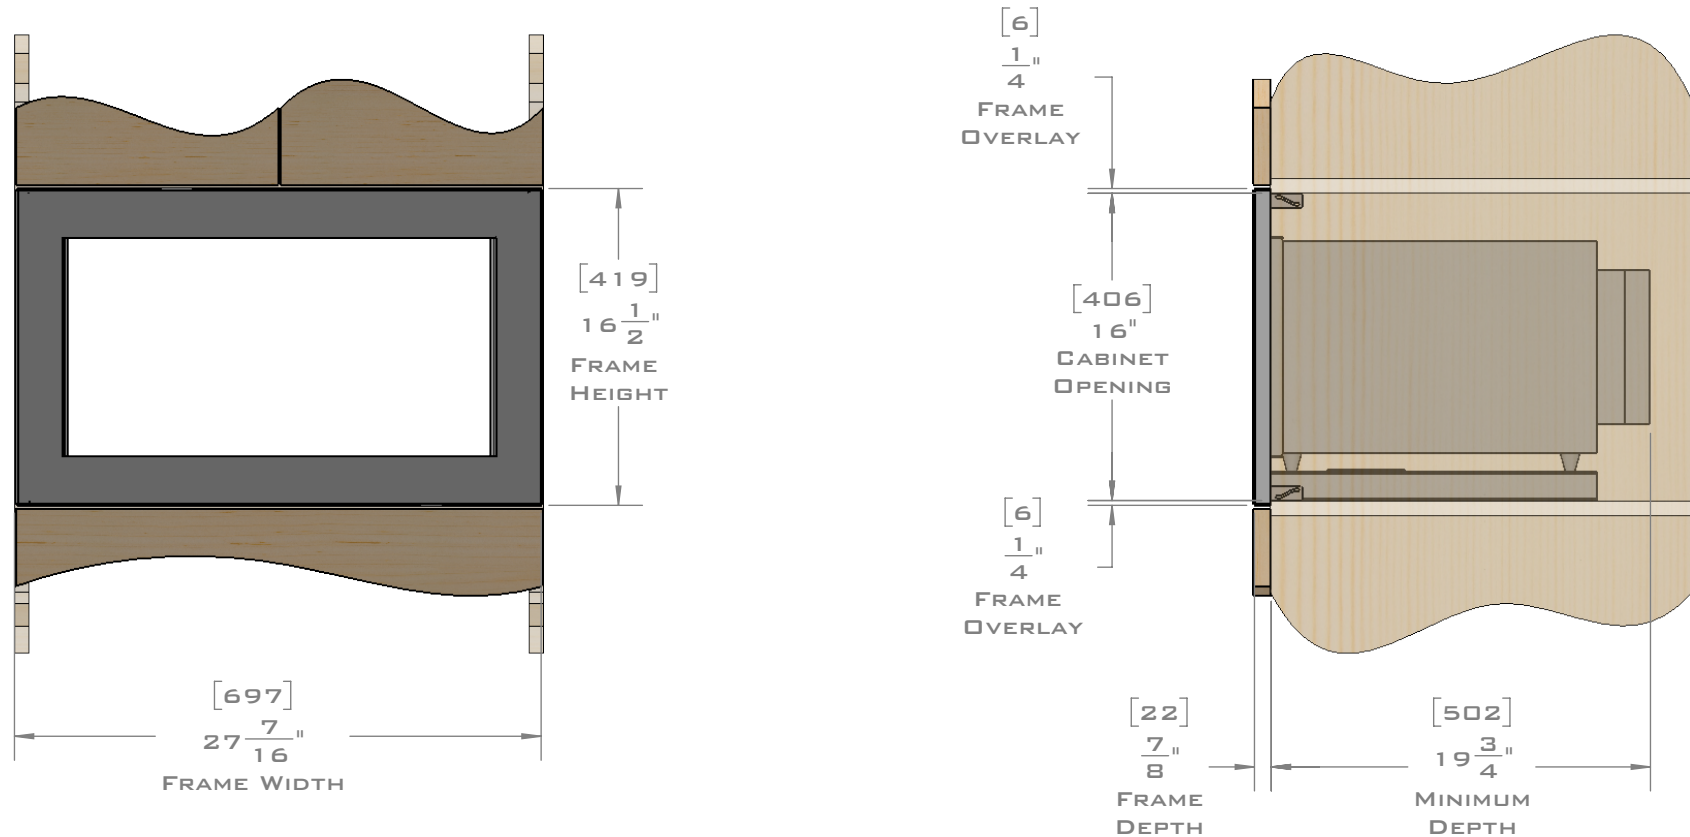

EUROTRIM™

PLANNING GUIDE
EU27.2163
MICROWAVE TRIM KIT
FLUSH MOUNT

EUROTRIM MICROWAVE TRIM KITS ARE SUPPLIED COMPLETE WITH ALL HARDWARE REQUIRED.
OUR UNIQUE STOPPADS ALLOW FOR A PERFECT INSTALLATION EVERY TIME.

FOR VENTILATION A 6 SQUARE INCH (39 SQ.CM.) CUT OUT MUST BE PLACED IN THE REAR OF THE CABINET.
FAILURE TO DO SO MAY CAUSE DAMAGE TO THE MICROWAVE OVEN AND OR CABINET.

DIMENSIONS
IN [] ARE
MILLIMETER

EUROTRIM™

DIMENSIONS
 IN [] ARE
 MILLIMETER