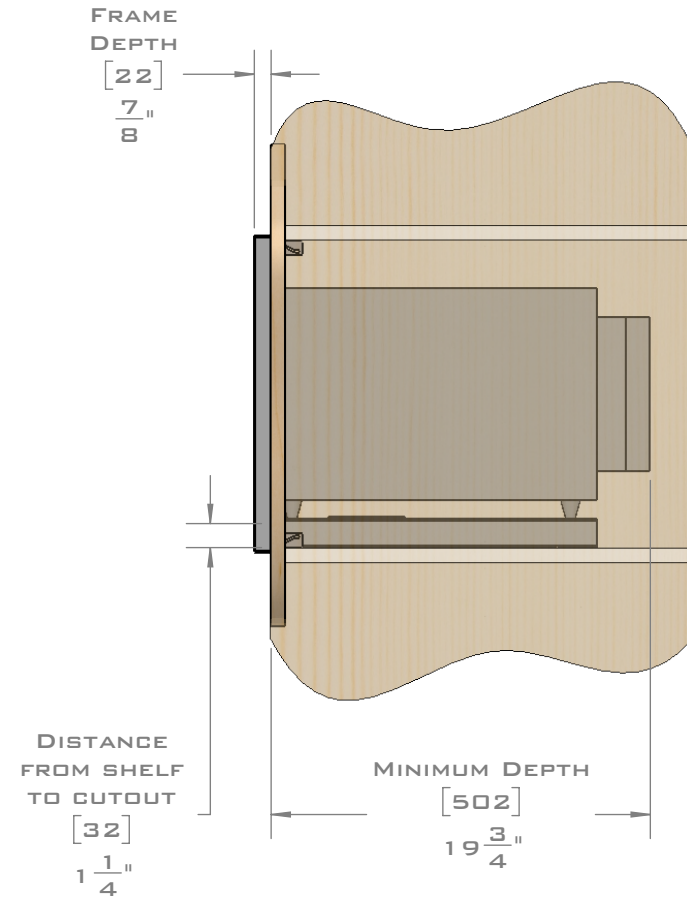

EUROTRIM™

PLANNING GUIDE
EU27.2163
MICROWAVE TRIM KIT
SURFACE MOUNT

EUROTRIM MICROWAVE TRIM KITS ARE SUPPLIED COMPLETE WITH ALL HARDWARE REQUIRED.
OUR UNIQUE STOPPADS ALLOW FOR A PERFECT INSTALLATION EVERY TIME.
FOR VENTILATION A 6 SQUARE INCH (39 SQ.CM.) CUT OUT MUST BE PLACED IN THE REAR OF THE CABINET.
FAILURE TO DO SO MAY CAUSE DAMAGE TO THE MICROWAVE OVEN AND OR CABINET.

DIMENSIONS
IN [ ] ARE
MILLIMETER