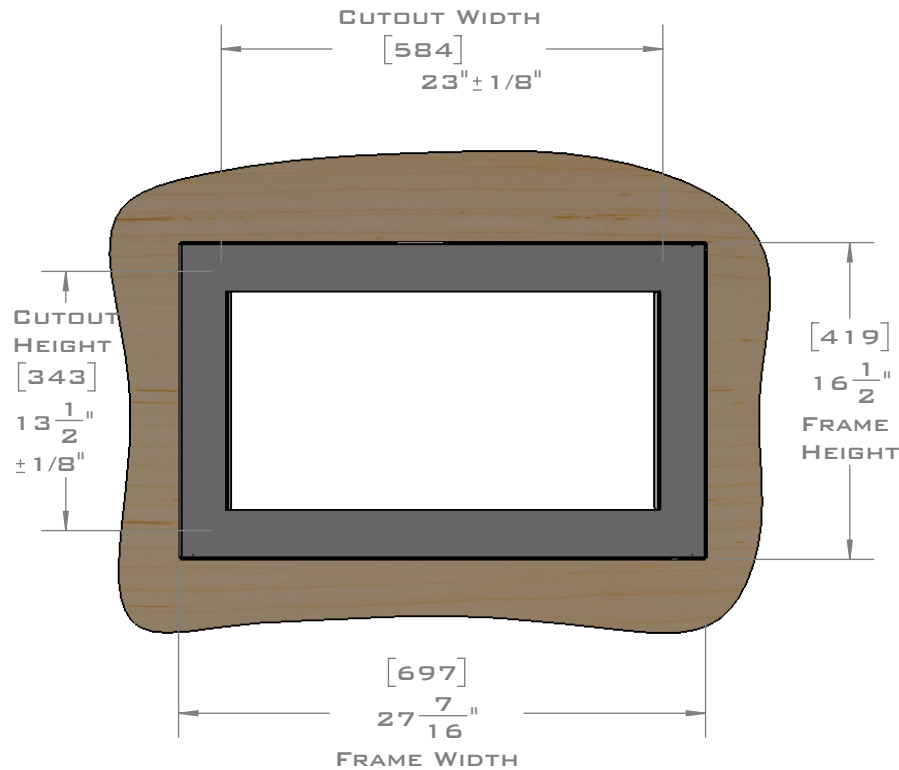

EUROTRIM™

PLANNING GUIDE
EU27.2163
MICROWAVE TRIM KIT
SURFACE MOUNT

EUROTRIM MICROWAVE TRIM KITS ARE SUPPLIED COMPLETE WITH ALL HARDWARE REQUIRED.
OUR UNIQUE STOPPADS ALLOW FOR A PERFECT INSTALLATION EVERY TIME.
FOR VENTILATION A 6 SQUARE INCH (39 SQ.CM.) CUT OUT MUST BE PLACED IN THE REAR OF THE CABINET.
FAILURE TO DO SO MAY CAUSE DAMAGE TO THE MICROWAVE OVEN AND OR CABINET.

DIMENSIONS
IN [ ] ARE
MILLIMETER