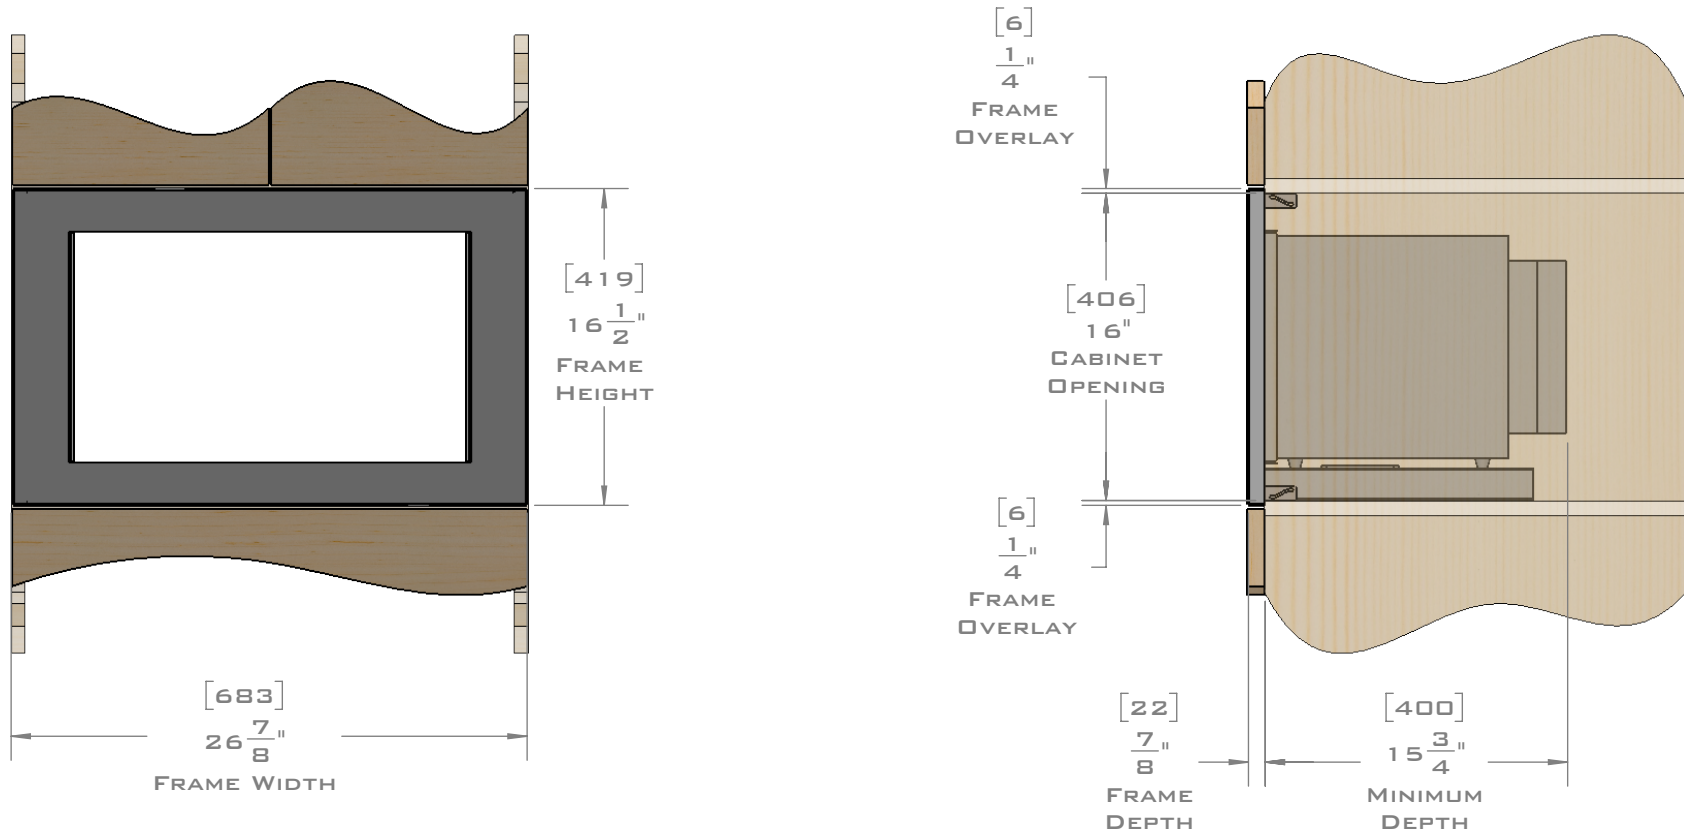

EUROTRIM™

PLANNING GUIDE
EU27.2125
MICROWAVE TRIM KIT
FLUSH MOUNT

EUROTRIM MICROWAVE TRIM KITS ARE SUPPLIED COMPLETE WITH ALL HARDWARE REQUIRED.
OUR UNIQUE STOPPADS ALLOW FOR A PERFECT INSTALLATION EVERY TIME.

FOR VENTILATION A 6 SQUARE INCH (39 SQ.CM.) CUT OUT MUST BE PLACED IN THE REAR OF THE CABINET.
FAILURE TO DO SO MAY CAUSE DAMAGE TO THE MICROWAVE OVEN AND OR CABINET.

DIMENSIONS
IN [ ] ARE
MILLIMETER