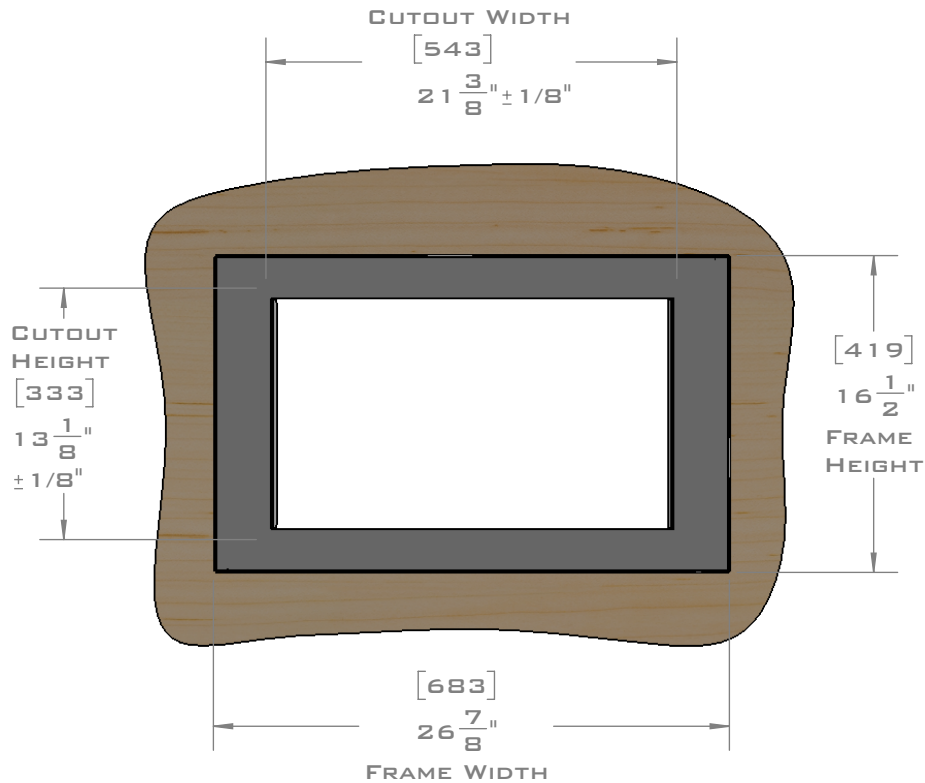

EUROTRIM™

PLANNING GUIDE
EU27.2125
MICROWAVE TRIM KIT
SURFACE MOUNT

EUROTRIM MICROWAVE TRIM KITS ARE SUPPLIED COMPLETE WITH ALL HARDWARE REQUIRED.
OUR UNIQUE STOPPADS ALLOW FOR A PERFECT INSTALLATION EVERY TIME.

FOR VENTILATION A 6 SQUARE INCH (39 SQ.CM.) CUT OUT MUST BE PLACED IN THE REAR OF THE CABINET.
FAILURE TO DO SO MAY CAUSE DAMAGE TO THE MICROWAVE OVEN AND OR CABINET.

DIMENSIONS
IN [ ] ARE
MILLIMETER