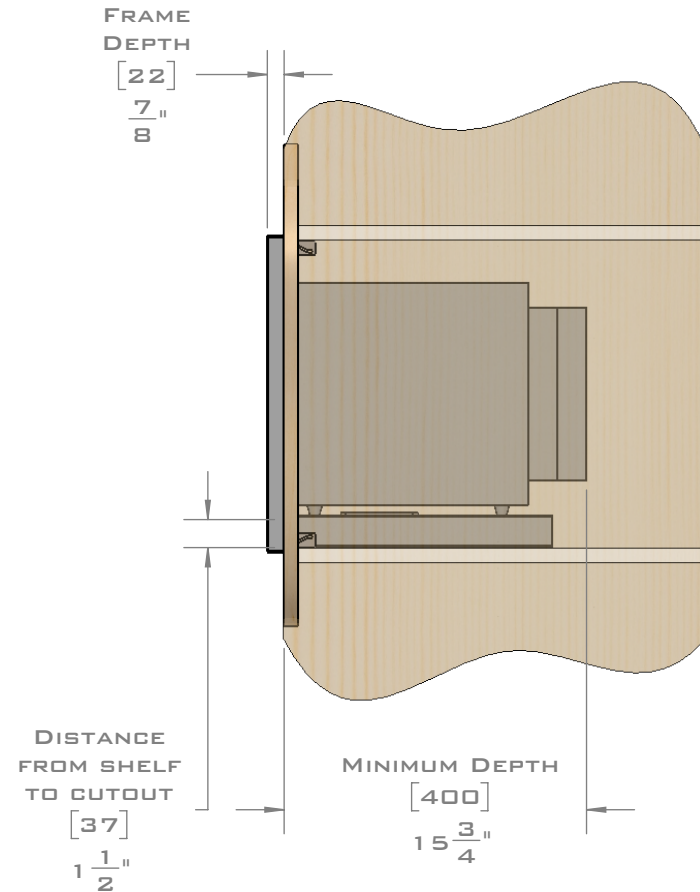

EUROTRIM™

PLANNING GUIDE
EU27.2125
MICROWAVE TRIM KIT
SURFACE MOUNT

EUROTRIM MICROWAVE TRIM KITS ARE SUPPLIED COMPLETE WITH ALL HARDWARE REQUIRED.
OUR UNIQUE STOPPADS ALLOW FOR A PERFECT INSTALLATION EVERY TIME.

FOR VENTILATION A 6 SQUARE INCH (39 SQ.CM.) CUT OUT MUST BE PLACED IN THE REAR OF THE CABINET.
FAILURE TO DO SO MAY CAUSE DAMAGE TO THE MICROWAVE OVEN AND OR CABINET.

DIMENSIONS
IN [ ] ARE
MILLIMETER