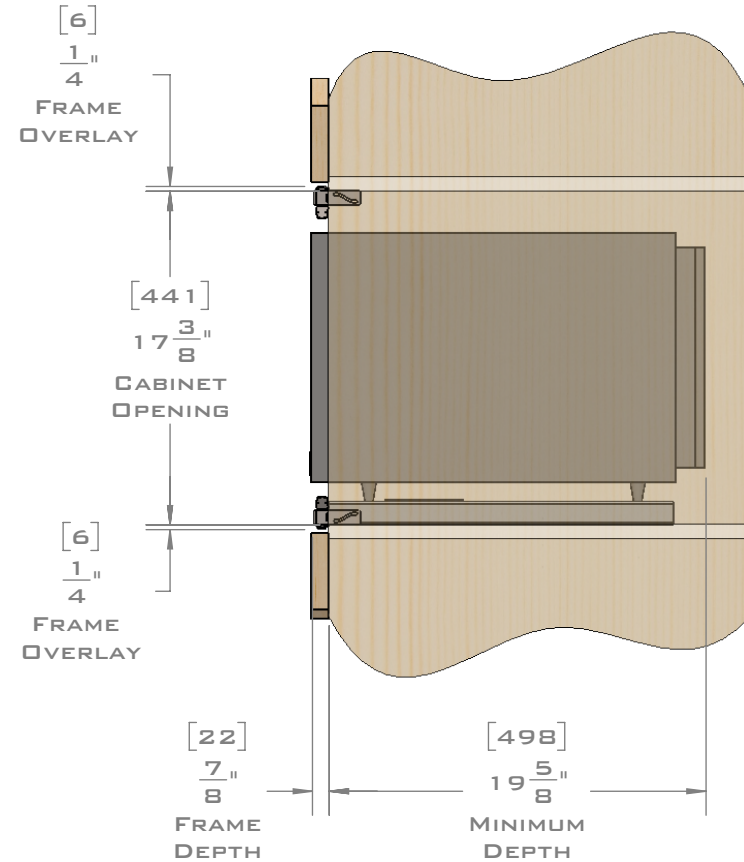

**EUROTRIM™**

**PLANNING GUIDE**  
**EU27.1 1227**  
MICROWAVE TRIM KIT  
**FLUSH MOUNT**

EUROTRIM MICROWAVE TRIM KITS ARE SUPPLIED COMPLETE WITH ALL HARDWARE REQUIRED.  
OUR UNIQUE STOPPADS ALLOW FOR A PERFECT INSTALLATION EVERY TIME.

FOR VENTILATION A 6 SQUARE INCH (39 SQ.CM.) CUT OUT MUST BE PLACED IN THE REAR OF THE CABINET.  
FAILURE TO DO SO MAY CAUSE DAMAGE TO THE MICROWAVE OVEN AND OR CABINET.

DIMENSIONS  
IN [ ] ARE  
MILLIMETER