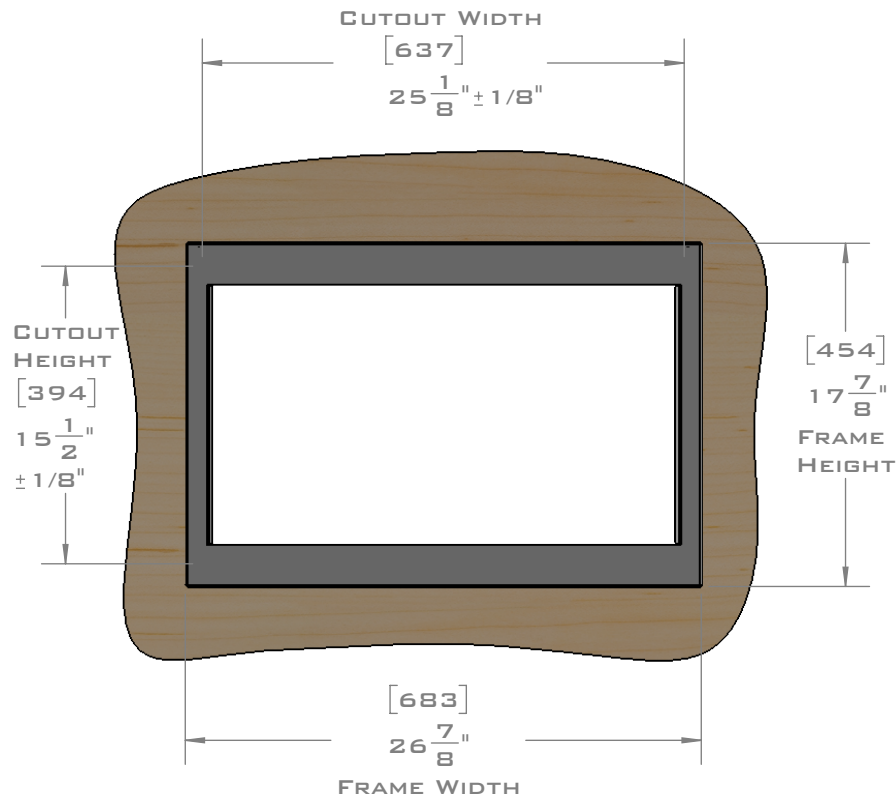

EUROTRIM™

PLANNING GUIDE
EU27.11227
MICROWAVE TRIM KIT
SURFACE MOUNT

EUROTRIM MICROWAVE TRIM KITS ARE SUPPLIED COMPLETE WITH ALL HARDWARE REQUIRED.
OUR UNIQUE STOPPADS ALLOW FOR A PERFECT INSTALLATION EVERY TIME.

FOR VENTILATION A 6 SQUARE INCH (39 SQ.CM.) CUT OUT MUST BE PLACED IN THE REAR OF THE CABINET.
FAILURE TO DO SO MAY CAUSE DAMAGE TO THE MICROWAVE OVEN AND OR CABINET.

DIMENSIONS
IN [ ] ARE
MILLIMETER