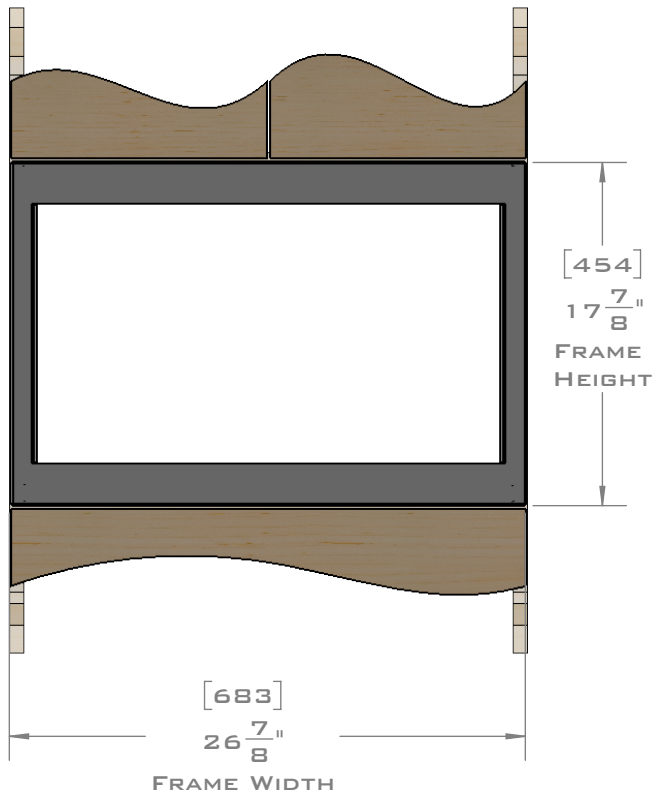

EUROTRIM™

PLANNING GUIDE
EU27.1 1227
MICROWAVE TRIM KIT
FLUSH MOUNT

EUROTRIM MICROWAVE TRIM KITS ARE SUPPLIED COMPLETE WITH ALL HARDWARE REQUIRED.
OUR UNIQUE STOPPADS ALLOW FOR A PERFECT INSTALLATION EVERY TIME.

FOR VENTILATION A 6 SQUARE INCH (39 SQ.CM.) CUT OUT MUST BE PLACED IN THE REAR OF THE CABINET.
FAILURE TO DO SO MAY CAUSE DAMAGE TO THE MICROWAVE OVEN AND OR CABINET.

DIMENSIONS
IN [ ] ARE
MILLIMETER