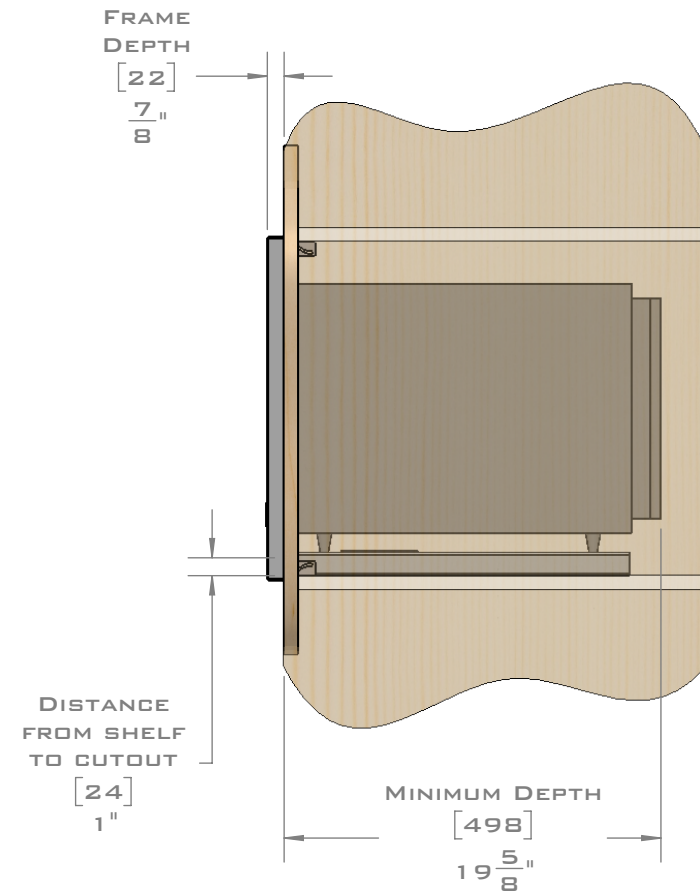

EUROTRIM™

PLANNING GUIDE
EU27.11227
MICROWAVE TRIM KIT
SURFACE MOUNT

EUROTRIM MICROWAVE TRIM KITS ARE SUPPLIED COMPLETE WITH ALL HARDWARE REQUIRED.
OUR UNIQUE STOPPADS ALLOW FOR A PERFECT INSTALLATION EVERY TIME.

FOR VENTILATION A 6 SQUARE INCH (39 SQ.CM.) CUT OUT MUST BE PLACED IN THE REAR OF THE CABINET.
FAILURE TO DO SO MAY CAUSE DAMAGE TO THE MICROWAVE OVEN AND OR CABINET.

DIMENSIONS
IN [ ] ARE
MILLIMETER