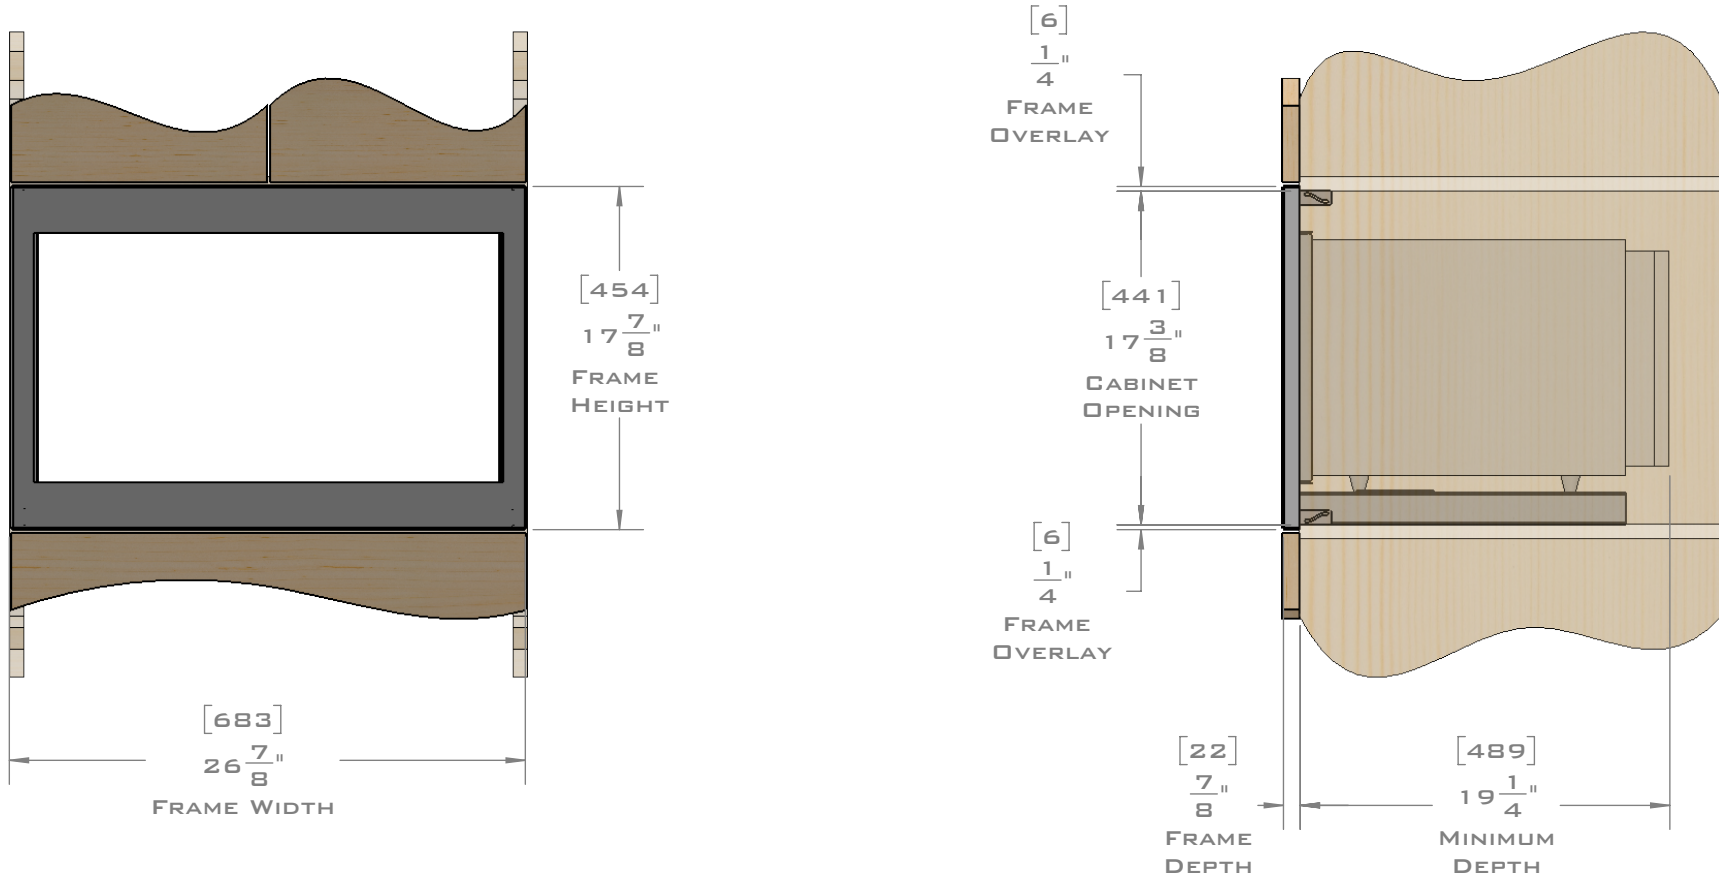

**EUROTRIM™**

**PLANNING GUIDE**  
**EU27.02082**  
 MICROWAVE TRIM KIT  
**FLUSH MOUNT**

EUROTRIM MICROWAVE TRIM KITS ARE SUPPLIED COMPLETE WITH ALL HARDWARE REQUIRED.  
 OUR UNIQUE STOPPADS ALLOW FOR A PERFECT INSTALLATION EVERY TIME.

FOR VENTILATION A 6 SQUARE INCH (39 SQ.CM.) CUT OUT MUST BE PLACED IN THE REAR OF THE CABINET.  
 FAILURE TO DO SO MAY CAUSE DAMAGE TO THE MICROWAVE OVEN AND OR CABINET.

DIMENSIONS  
 IN [ ] ARE  
 MILLIMETER