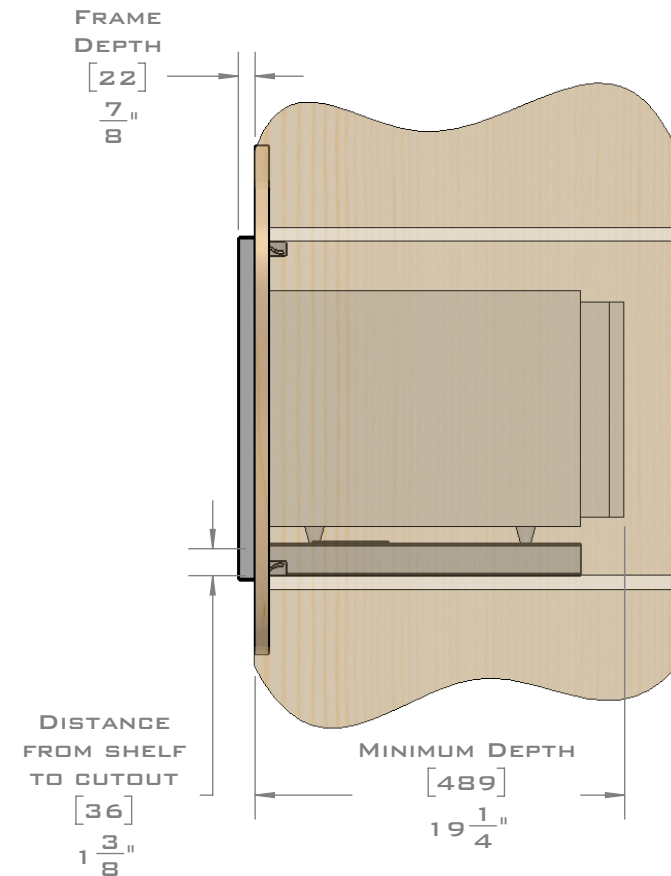

EUROTRIM™

PLANNING GUIDE
EU27.02082
MICROWAVE TRIM KIT
SURFACE MOUNT

EUROTRIM MICROWAVE TRIM KITS ARE SUPPLIED COMPLETE WITH ALL HARDWARE REQUIRED.
OUR UNIQUE STOPPADS ALLOW FOR A PERFECT INSTALLATION EVERY TIME.

FOR VENTILATION A 6 SQUARE INCH (39 SQ.CM.) CUT OUT MUST BE PLACED IN THE REAR OF THE CABINET.
FAILURE TO DO SO MAY CAUSE DAMAGE TO THE MICROWAVE OVEN AND OR CABINET.

DIMENSIONS
IN [ ] ARE
MILLIMETER