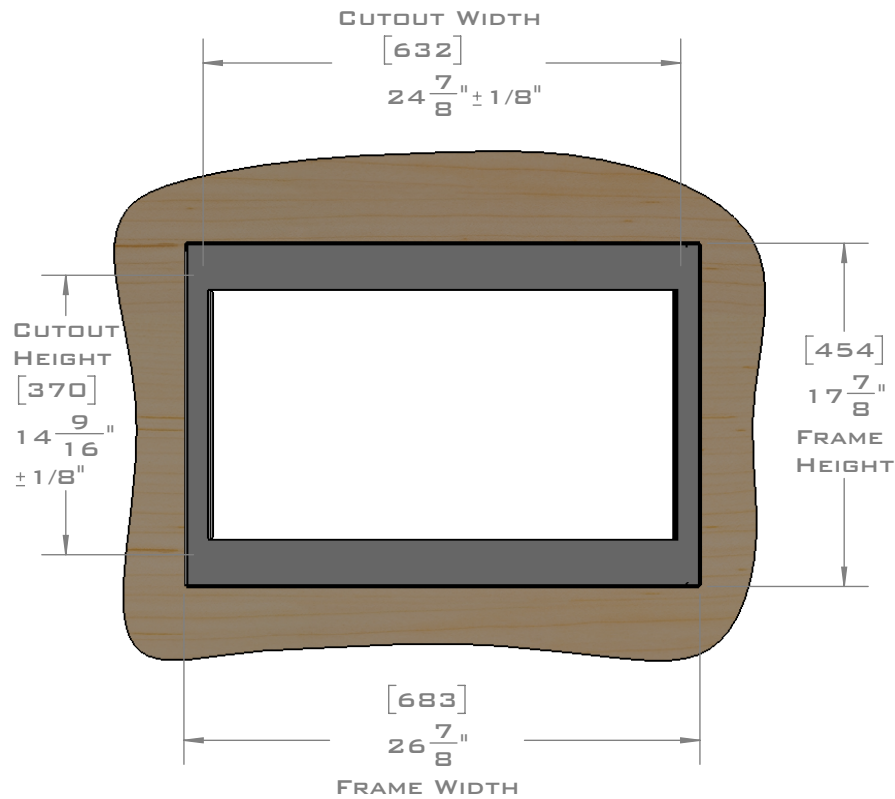

EUROTRIM™

PLANNING GUIDE
EU27.02082
MICROWAVE TRIM KIT
SURFACE MOUNT

EUROTRIM MICROWAVE TRIM KITS ARE SUPPLIED COMPLETE WITH ALL HARDWARE REQUIRED.
OUR UNIQUE STOPPADS ALLOW FOR A PERFECT INSTALLATION EVERY TIME.

FOR VENTILATION A 6 SQUARE INCH (39 SQ.CM.) CUT OUT MUST BE PLACED IN THE REAR OF THE CABINET.
FAILURE TO DO SO MAY CAUSE DAMAGE TO THE MICROWAVE OVEN AND OR CABINET.

DIMENSIONS
IN [ ] ARE
MILLIMETER