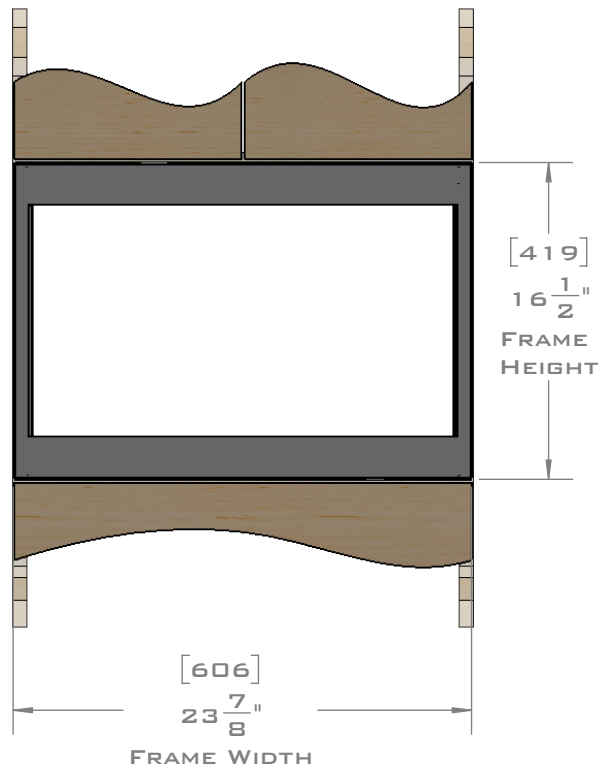

EUROTRIM™

PLANNING GUIDE
EU24.4145
MICROWAVE TRIM KIT
FLUSH MOUNT

EUROTRIM MICROWAVE TRIM KITS ARE SUPPLIED COMPLETE WITH ALL HARDWARE REQUIRED.
OUR UNIQUE STOPPADS ALLOW FOR A PERFECT INSTALLATION EVERY TIME.

FOR VENTILATION A 6 SQUARE INCH (39 SQ.CM.) CUT OUT MUST BE PLACED IN THE REAR OF THE CABINET.
FAILURE TO DO SO MAY CAUSE DAMAGE TO THE MICROWAVE OVEN AND OR CABINET.

DIMENSIONS
IN [ ] ARE
MILLIMETER