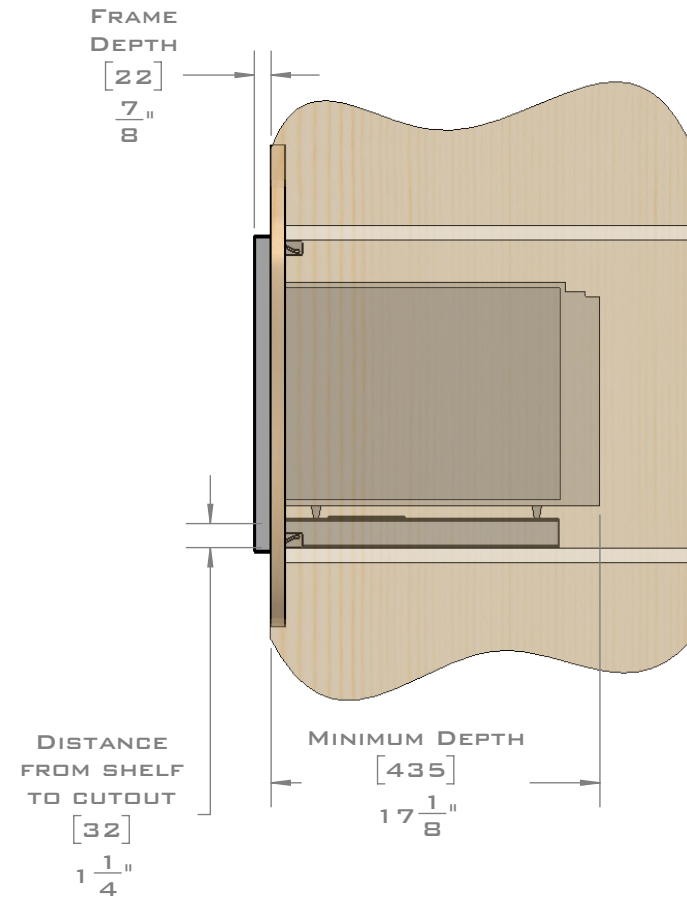

EUROTRIM™

PLANNING GUIDE
EU24.4145
MICROWAVE TRIM KIT
SURFACE MOUNT

EUROTRIM MICROWAVE TRIM KITS ARE SUPPLIED COMPLETE WITH ALL HARDWARE REQUIRED.
OUR UNIQUE STOPPADS ALLOW FOR A PERFECT INSTALLATION EVERY TIME.

FOR VENTILATION A 6 SQUARE INCH (39 SQ.CM.) CUT OUT MUST BE PLACED IN THE REAR OF THE CABINET.
FAILURE TO DO SO MAY CAUSE DAMAGE TO THE MICROWAVE OVEN AND OR CABINET.

DIMENSIONS
IN [ ] ARE
MILLIMETER