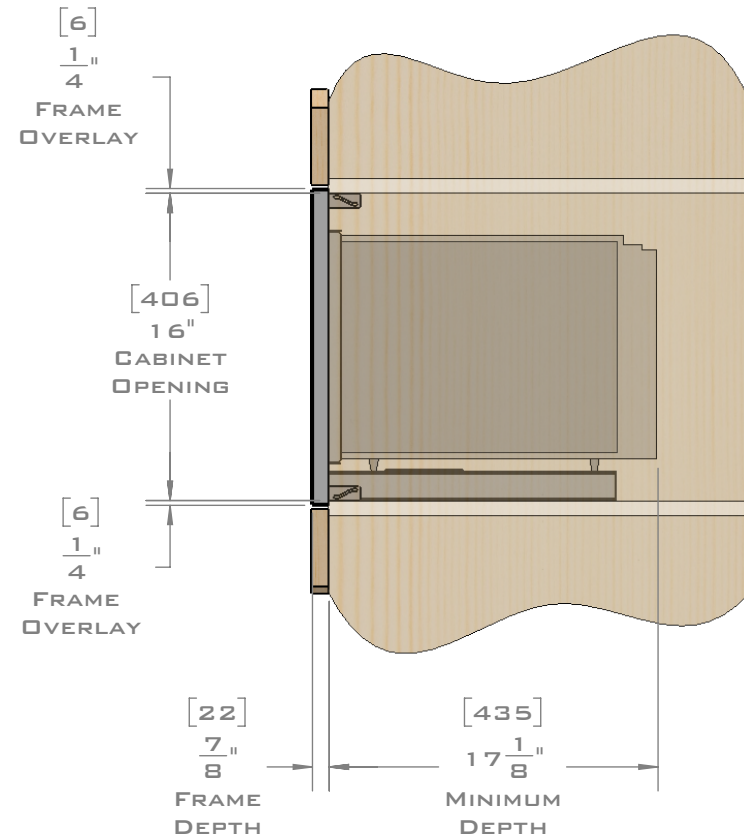

EUROTRIM™

PLANNING GUIDE
EU24.4145
MICROWAVE TRIM KIT
FLUSH MOUNT

EUROTRIM MICROWAVE TRIM KITS ARE SUPPLIED COMPLETE WITH ALL HARDWARE REQUIRED.
OUR UNIQUE STOPPADS ALLOW FOR A PERFECT INSTALLATION EVERY TIME.

FOR VENTILATION A 6 SQUARE INCH (39 SQ.CM.) CUT OUT MUST BE PLACED IN THE REAR OF THE CABINET.
FAILURE TO DO SO MAY CAUSE DAMAGE TO THE MICROWAVE OVEN AND OR CABINET.

DIMENSIONS
IN [] ARE
MILLIMETER

EUROTRIM™

FOR VENTILATION A 6 SQUARE INCH (39 SQ.CM.) CUT OUT MUST BE PLACED IN THE REAR OF THE CABINET.
FAILURE TO DO SO MAY CAUSE DAMAGE TO THE MICROWAVE OVEN AND OR CABINET.

DIMENSIONS
IN [] ARE
MILLIMETER