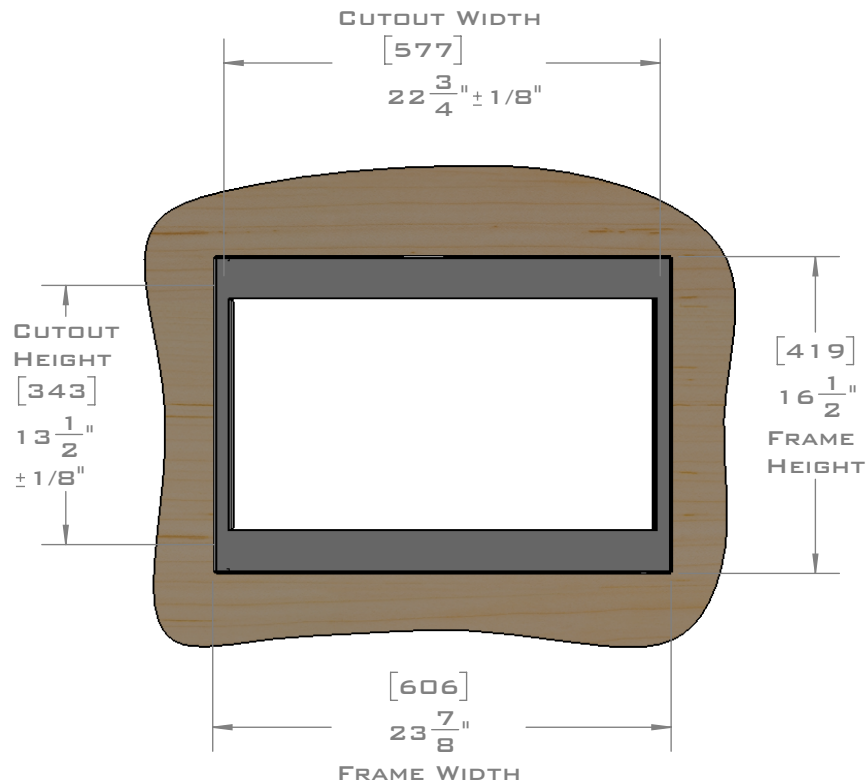

EUROTRIM™

PLANNING GUIDE
EU24.4145
MICROWAVE TRIM KIT
SURFACE MOUNT

EUROTRIM MICROWAVE TRIM KITS ARE SUPPLIED COMPLETE WITH ALL HARDWARE REQUIRED.
OUR UNIQUE STOPPADS ALLOW FOR A PERFECT INSTALLATION EVERY TIME.

FOR VENTILATION A 6 SQUARE INCH (39 SQ.CM.) CUT OUT MUST BE PLACED IN THE REAR OF THE CABINET.
FAILURE TO DO SO MAY CAUSE DAMAGE TO THE MICROWAVE OVEN AND OR CABINET.

DIMENSIONS
IN [ ] ARE
MILLIMETER