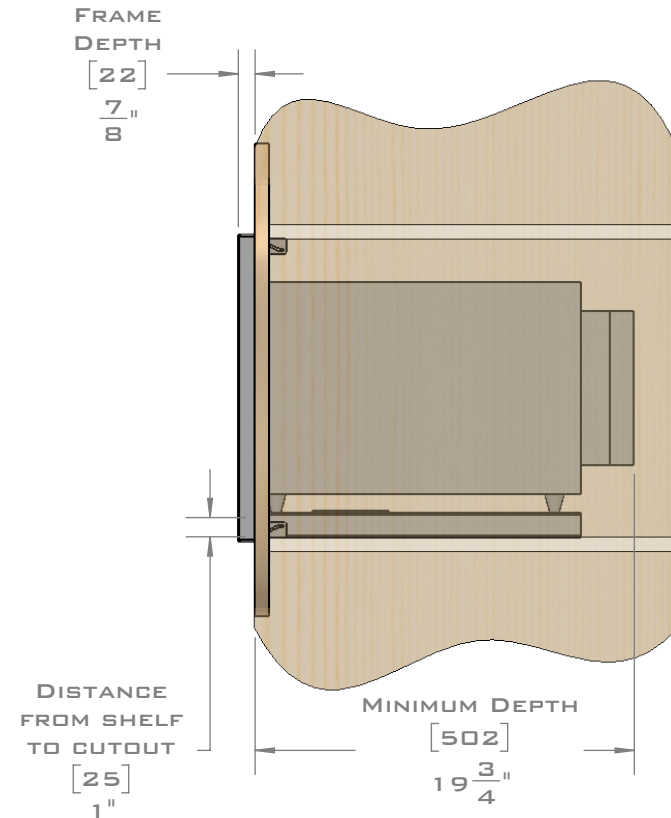

EUROTRIM™

PLANNING GUIDE
EU24.2168
MICROWAVE TRIM KIT
SURFACE MOUNT

EUROTRIM MICROWAVE TRIM KITS ARE SUPPLIED COMPLETE WITH ALL HARDWARE REQUIRED.
OUR UNIQUE STOPPADS ALLOW FOR A PERFECT INSTALLATION EVERY TIME.

FOR VENTILATION A 6 SQUARE INCH (39 SQ.CM.) CUT OUT MUST BE PLACED IN THE REAR OF THE CABINET.
FAILURE TO DO SO MAY CAUSE DAMAGE TO THE MICROWAVE OVEN AND OR CABINET.

DIMENSIONS
IN [ ] ARE
MILLIMETER