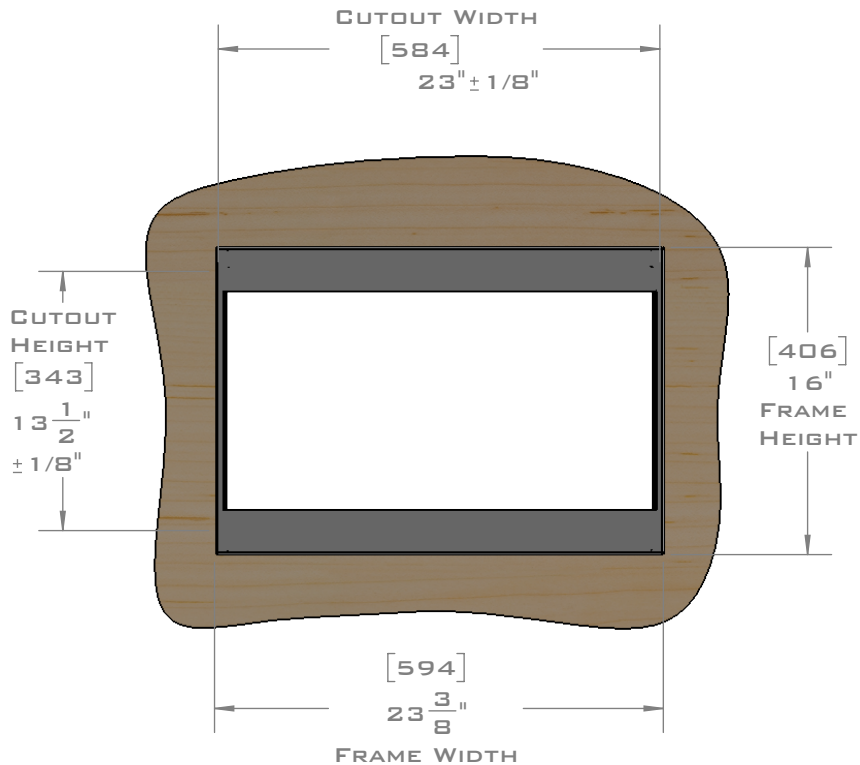

EUROTRIM™

PLANNING GUIDE
EU24.2168
MICROWAVE TRIM KIT
SURFACE MOUNT

EUROTRIM MICROWAVE TRIM KITS ARE SUPPLIED COMPLETE WITH ALL HARDWARE REQUIRED.
OUR UNIQUE STOPPADS ALLOW FOR A PERFECT INSTALLATION EVERY TIME.

FOR VENTILATION A 6 SQUARE INCH (39 SQ.CM.) CUT OUT MUST BE PLACED IN THE REAR OF THE CABINET.
FAILURE TO DO SO MAY CAUSE DAMAGE TO THE MICROWAVE OVEN AND OR CABINET.

DIMENSIONS
IN [ ] ARE
MILLIMETER