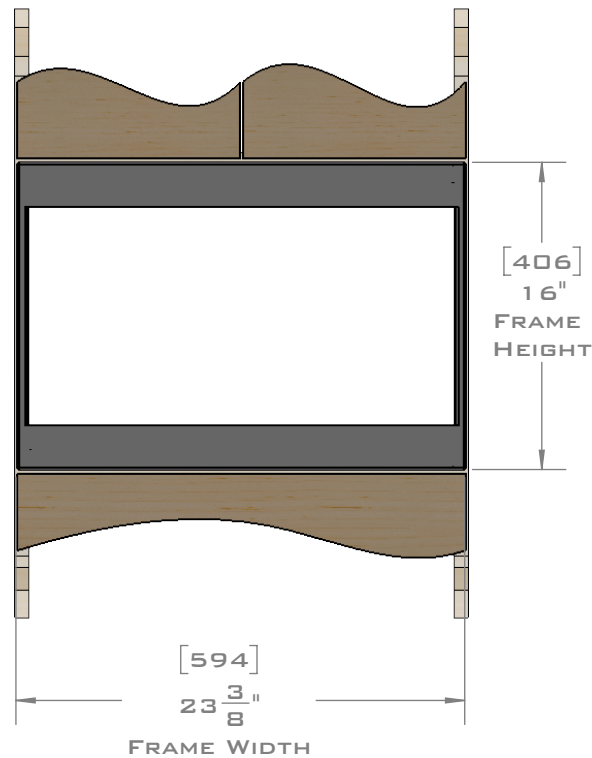

EUROTRIM™

PLANNING GUIDE
EU24.2168
MICROWAVE TRIM KIT
FLUSH MOUNT

EUROTRIM MICROWAVE TRIM KITS ARE SUPPLIED COMPLETE WITH ALL HARDWARE REQUIRED.
OUR UNIQUE STOPPADS ALLOW FOR A PERFECT INSTALLATION EVERY TIME.

FOR VENTILATION A 6 SQUARE INCH (39 SQ.CM.) CUT OUT MUST BE PLACED IN THE REAR OF THE CABINET.
FAILURE TO DO SO MAY CAUSE DAMAGE TO THE MICROWAVE OVEN AND OR CABINET.

DIMENSIONS
IN [ ] ARE
MILLIMETER