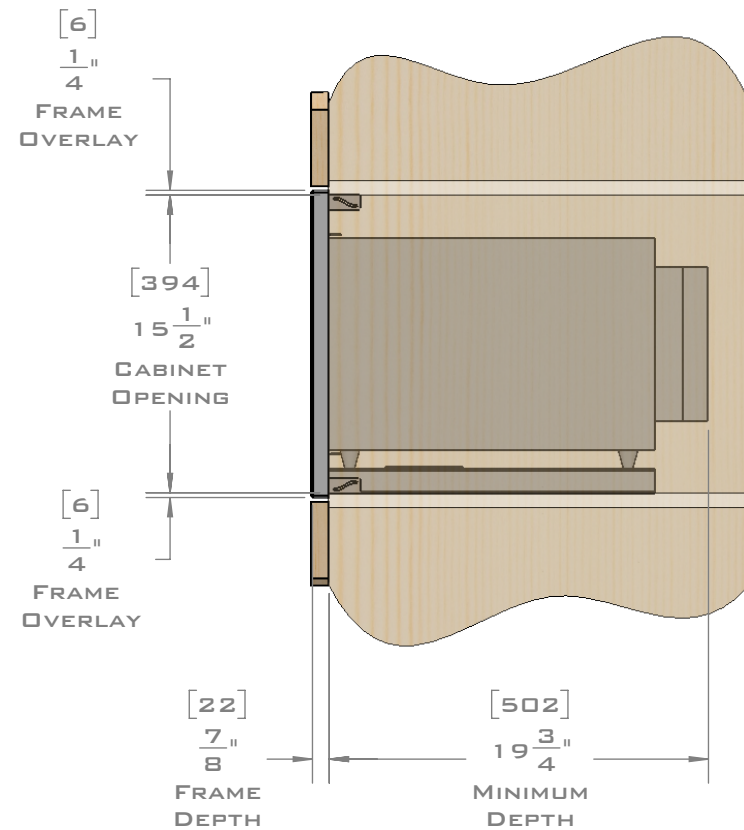

**EUROTRIM™**

**PLANNING GUIDE**  
**EU24.2168**  
MICROWAVE TRIM KIT  
**FLUSH MOUNT**

EUROTRIM MICROWAVE TRIM KITS ARE SUPPLIED COMPLETE WITH ALL HARDWARE REQUIRED.  
OUR UNIQUE STOPPADS ALLOW FOR A PERFECT INSTALLATION EVERY TIME.

FOR VENTILATION A 6 SQUARE INCH (39 SQ.CM.) CUT OUT MUST BE PLACED IN THE REAR OF THE CABINET.  
FAILURE TO DO SO MAY CAUSE DAMAGE TO THE MICROWAVE OVEN AND OR CABINET.

DIMENSIONS  
IN [ ] ARE  
MILLIMETER