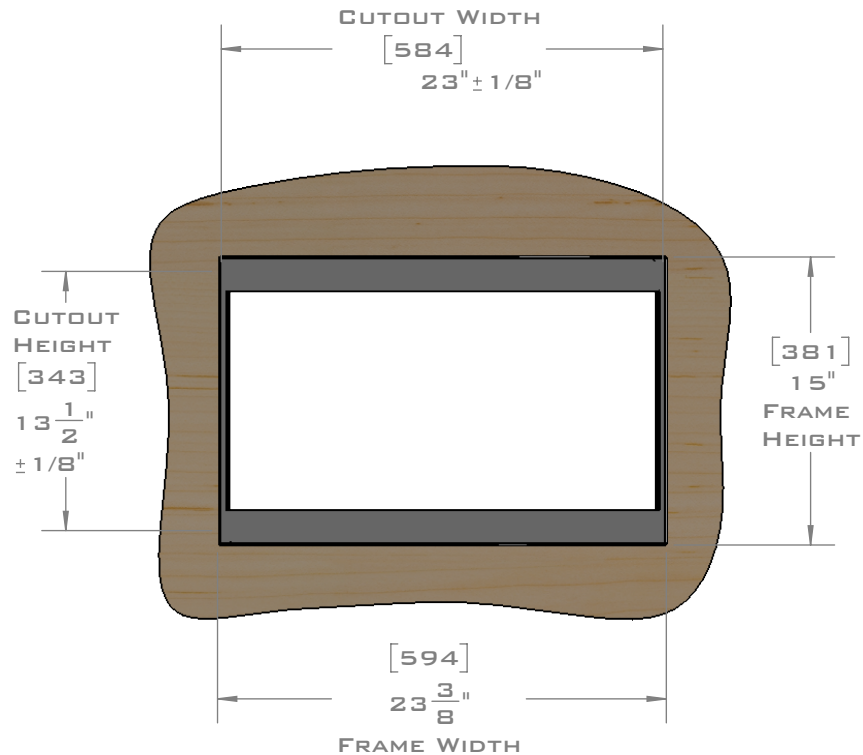

EUROTRIM™

PLANNING GUIDE
EU24.2167
MICROWAVE TRIM KIT
SURFACE MOUNT

EUROTRIM MICROWAVE TRIM KITS ARE SUPPLIED COMPLETE WITH ALL HARDWARE REQUIRED.
OUR UNIQUE STOPPADS ALLOW FOR A PERFECT INSTALLATION EVERY TIME.

FOR VENTILATION A 6 SQUARE INCH (39 SQ.CM.) CUT OUT MUST BE PLACED IN THE REAR OF THE CABINET.
FAILURE TO DO SO MAY CAUSE DAMAGE TO THE MICROWAVE OVEN AND OR CABINET.

DIMENSIONS
IN [ ] ARE
MILLIMETER