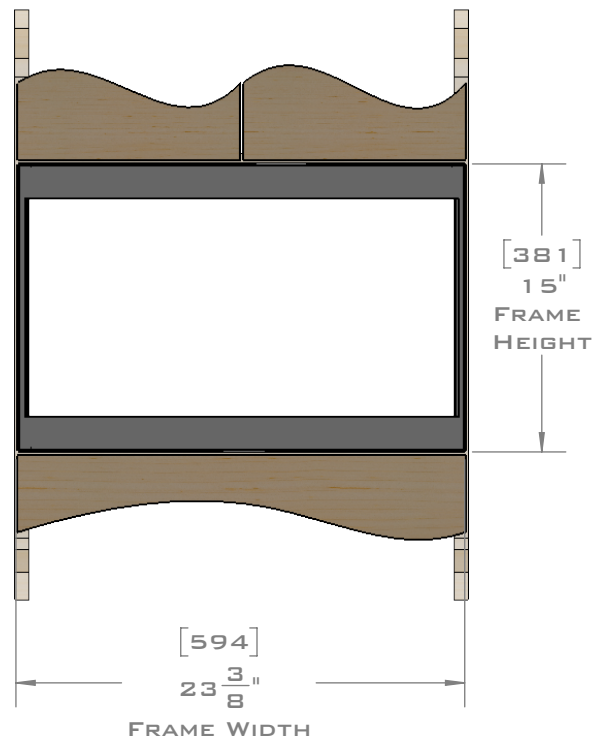

EUROTRIM™

PLANNING GUIDE
EU24.2167
MICROWAVE TRIM KIT
FLUSH MOUNT

EUROTRIM MICROWAVE TRIM KITS ARE SUPPLIED COMPLETE WITH ALL HARDWARE REQUIRED.
OUR UNIQUE STOPPADS ALLOW FOR A PERFECT INSTALLATION EVERY TIME.

FOR VENTILATION A 6 SQUARE INCH (39 SQ.CM.) CUT OUT MUST BE PLACED IN THE REAR OF THE CABINET.
FAILURE TO DO SO MAY CAUSE DAMAGE TO THE MICROWAVE OVEN AND OR CABINET.

DIMENSIONS
IN [ ] ARE
MILLIMETER