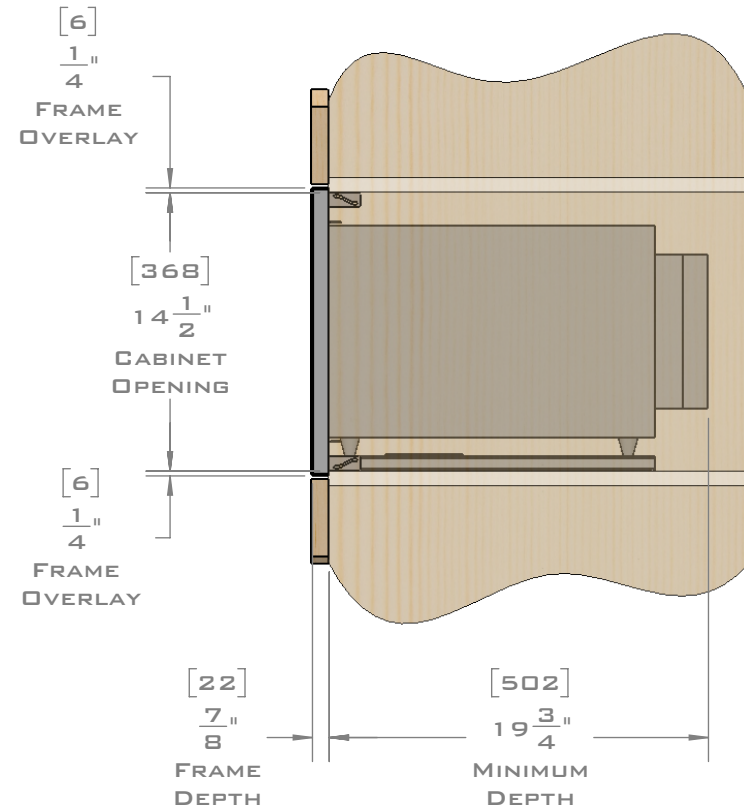

EUROTRIM™

PLANNING GUIDE
EU24.2167
MICROWAVE TRIM KIT
FLUSH MOUNT

EUROTRIM MICROWAVE TRIM KITS ARE SUPPLIED COMPLETE WITH ALL HARDWARE REQUIRED.
OUR UNIQUE STOPPADS ALLOW FOR A PERFECT INSTALLATION EVERY TIME.

FOR VENTILATION A 6 SQUARE INCH (39 SQ.CM.) CUT OUT MUST BE PLACED IN THE REAR OF THE CABINET.
FAILURE TO DO SO MAY CAUSE DAMAGE TO THE MICROWAVE OVEN AND OR CABINET.

DIMENSIONS
IN [ ] ARE
MILLIMETER