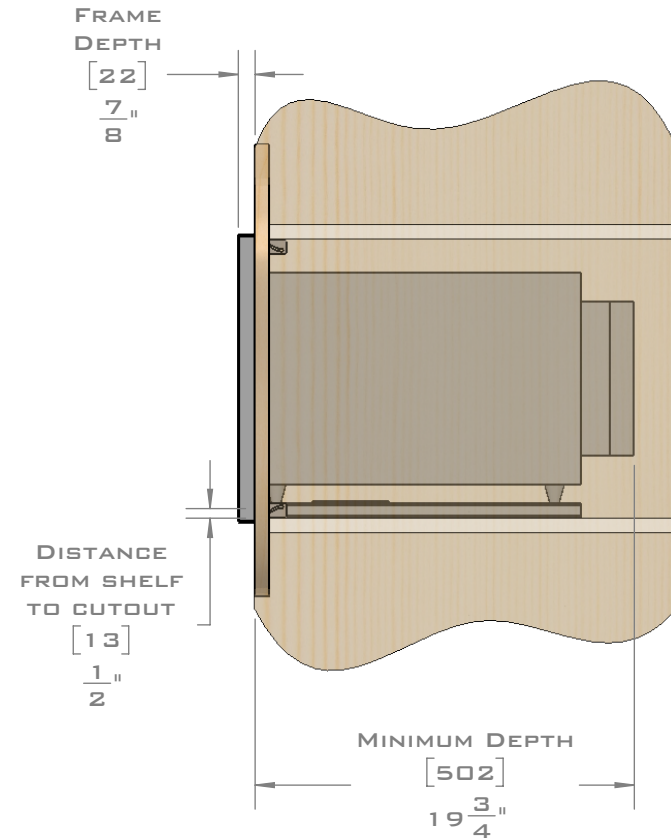

EUROTRIM™

PLANNING GUIDE
EU24.2167
MICROWAVE TRIM KIT
SURFACE MOUNT

EUROTRIM MICROWAVE TRIM KITS ARE SUPPLIED COMPLETE WITH ALL HARDWARE REQUIRED.
OUR UNIQUE STOPPADS ALLOW FOR A PERFECT INSTALLATION EVERY TIME.

FOR VENTILATION A 6 SQUARE INCH (39 SQ.CM.) CUT OUT MUST BE PLACED IN THE REAR OF THE CABINET.
FAILURE TO DO SO MAY CAUSE DAMAGE TO THE MICROWAVE OVEN AND OR CABINET.

DIMENSIONS
IN [ ] ARE
MILLIMETER