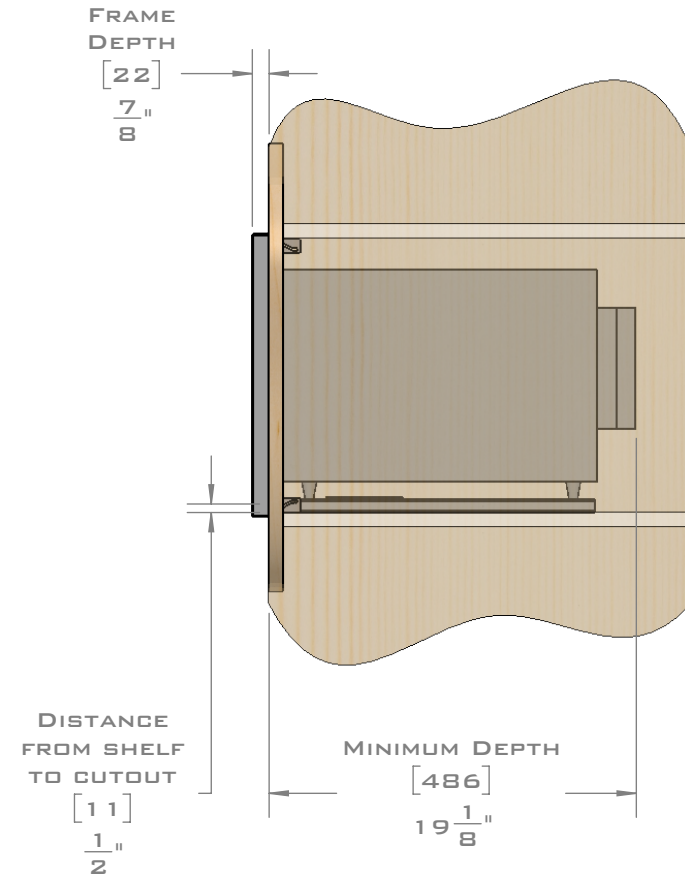

EUROTRIM™

PLANNING GUIDE
EU24.2166
MICROWAVE TRIM KIT
SURFACE MOUNT

EUROTRIM MICROWAVE TRIM KITS ARE SUPPLIED COMPLETE WITH ALL HARDWARE REQUIRED.
OUR UNIQUE STOPPADS ALLOW FOR A PERFECT INSTALLATION EVERY TIME.

FOR VENTILATION A 6 SQUARE INCH (39 SQ.CM.) CUT OUT MUST BE PLACED IN THE REAR OF THE CABINET.
FAILURE TO DO SO MAY CAUSE DAMAGE TO THE MICROWAVE OVEN AND OR CABINET.

DIMENSIONS
IN [ ] ARE
MILLIMETER