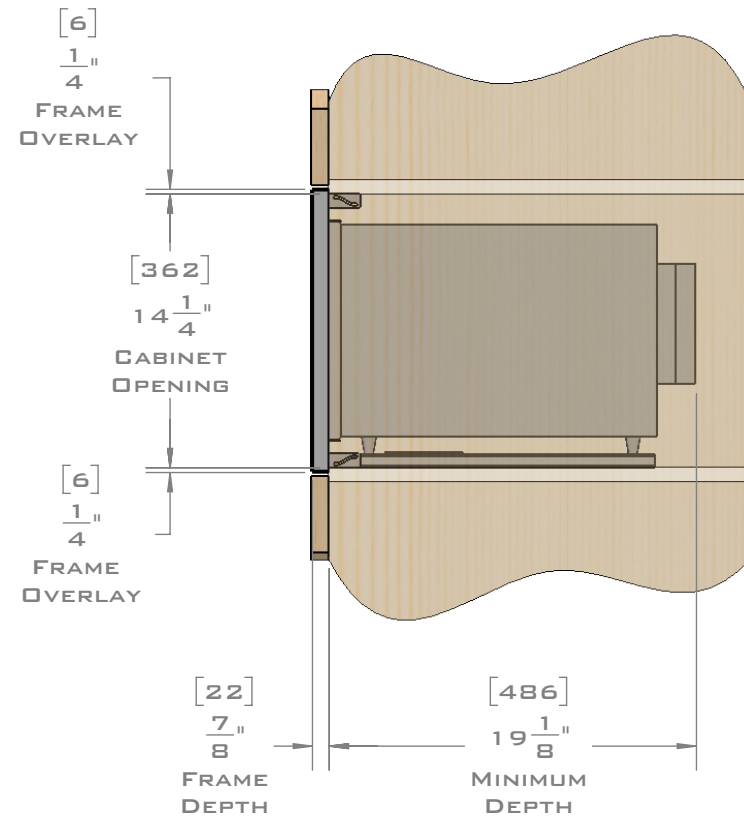

**EUROTRIM™**

**PLANNING GUIDE**  
**EU24.2166**  
 MICROWAVE TRIM KIT  
**FLUSH MOUNT**

EUROTRIM MICROWAVE TRIM KITS ARE SUPPLIED COMPLETE WITH ALL HARDWARE REQUIRED.  
 OUR UNIQUE STOPPADS ALLOW FOR A PERFECT INSTALLATION EVERY TIME.

FOR VENTILATION A 6 SQUARE INCH (39 SQ.CM.) CUT OUT MUST BE PLACED IN THE REAR OF THE CABINET.  
 FAILURE TO DO SO MAY CAUSE DAMAGE TO THE MICROWAVE OVEN AND OR CABINET.

DIMENSIONS  
 IN [ ] ARE  
 MILLIMETER