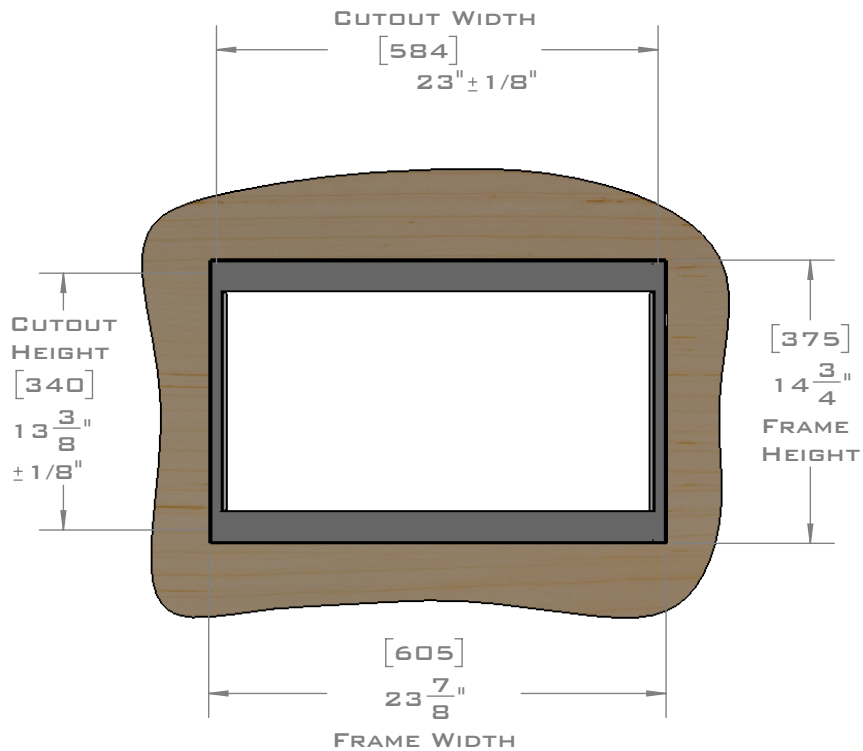

EUROTRIM™

PLANNING GUIDE
EU24.2166
MICROWAVE TRIM KIT
SURFACE MOUNT

EUROTRIM MICROWAVE TRIM KITS ARE SUPPLIED COMPLETE WITH ALL HARDWARE REQUIRED.
OUR UNIQUE STOPPADS ALLOW FOR A PERFECT INSTALLATION EVERY TIME.

FOR VENTILATION A 6 SQUARE INCH (39 SQ.CM.) CUT OUT MUST BE PLACED IN THE REAR OF THE CABINET.
FAILURE TO DO SO MAY CAUSE DAMAGE TO THE MICROWAVE OVEN AND OR CABINET.

DIMENSIONS
IN [ ] ARE
MILLIMETER