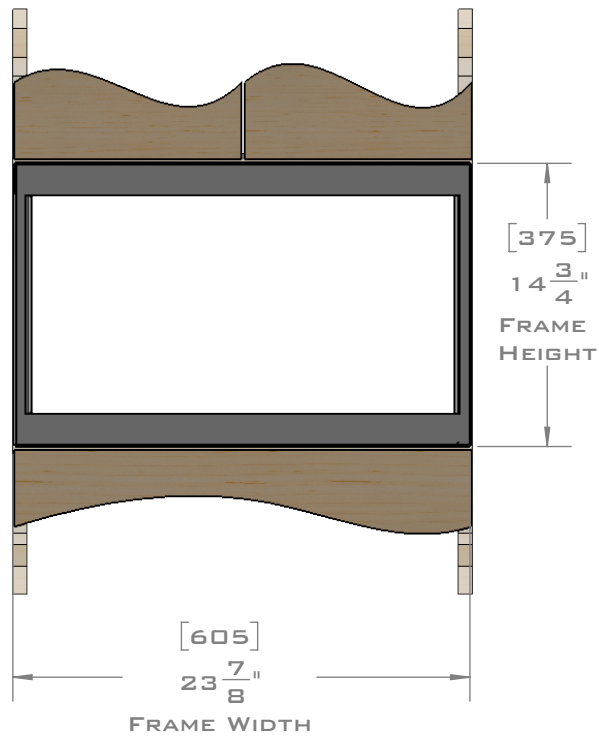

EUROTRIM™

PLANNING GUIDE
EU24.2166
MICROWAVE TRIM KIT
FLUSH MOUNT

EUROTRIM MICROWAVE TRIM KITS ARE SUPPLIED COMPLETE WITH ALL HARDWARE REQUIRED.
OUR UNIQUE STOPPADS ALLOW FOR A PERFECT INSTALLATION EVERY TIME.

FOR VENTILATION A 6 SQUARE INCH (39 SQ.CM.) CUT OUT MUST BE PLACED IN THE REAR OF THE CABINET.
FAILURE TO DO SO MAY CAUSE DAMAGE TO THE MICROWAVE OVEN AND OR CABINET.

DIMENSIONS
IN [ ] ARE
MILLIMETER