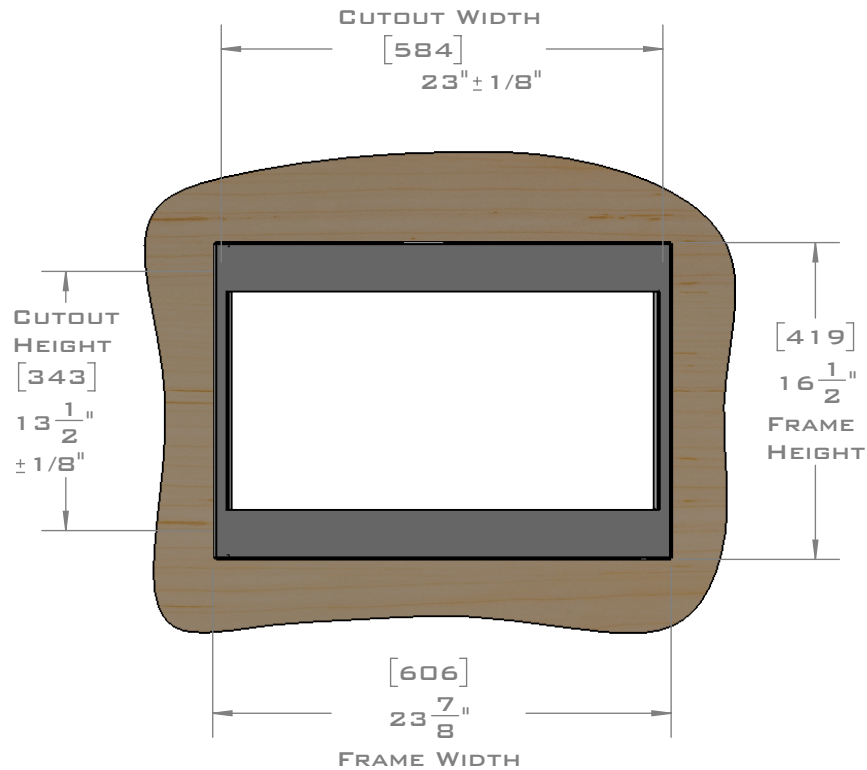

EUROTRIM™

PLANNING GUIDE
EU24.2165
MICROWAVE TRIM KIT
SURFACE MOUNT

EUROTRIM MICROWAVE TRIM KITS ARE SUPPLIED COMPLETE WITH ALL HARDWARE REQUIRED.
OUR UNIQUE STOPADS ALLOW FOR A PERFECT INSTALLATION EVERY TIME.

FOR VENTILATION A 6 SQUARE INCH (39 SQ.CM.) CUT OUT MUST BE PLACED IN THE REAR OF THE CABINET.
FAILURE TO DO SO MAY CAUSE DAMAGE TO THE MICROWAVE OVEN AND OR CABINET.

DIMENSIONS
IN [ ] ARE
MILLIMETER