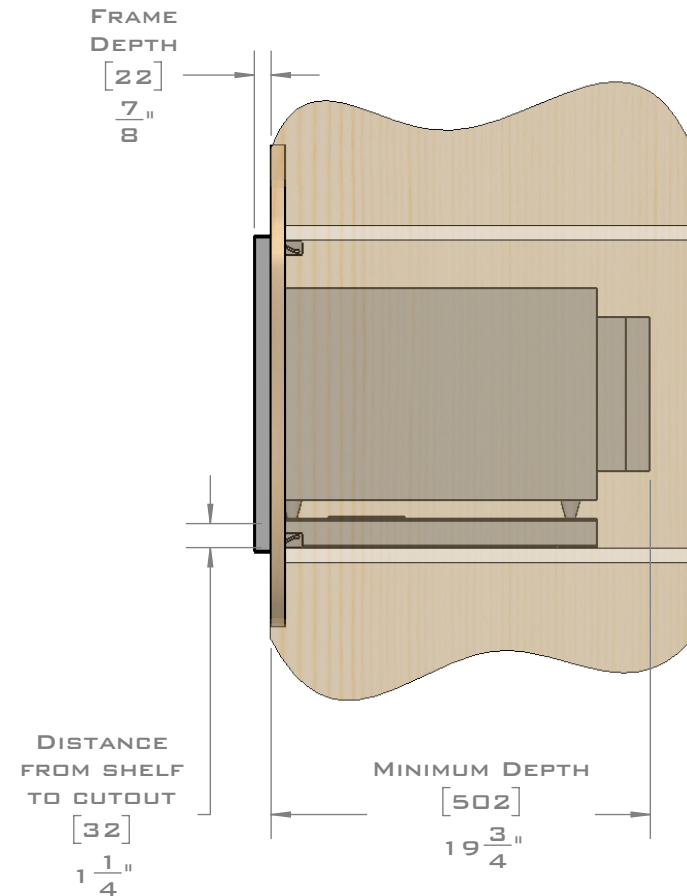

EUROTRIM™

PLANNING GUIDE
EU24.2165
MICROWAVE TRIM KIT
SURFACE MOUNT

EUROTRIM MICROWAVE TRIM KITS ARE SUPPLIED COMPLETE WITH ALL HARDWARE REQUIRED.
OUR UNIQUE STOPADS ALLOW FOR A PERFECT INSTALLATION EVERY TIME.

FOR VENTILATION A 6 SQUARE INCH (39 SQ.CM.) CUT OUT MUST BE PLACED IN THE REAR OF THE CABINET.
FAILURE TO DO SO MAY CAUSE DAMAGE TO THE MICROWAVE OVEN AND OR CABINET.

DIMENSIONS
IN [ ] ARE
MILLIMETER