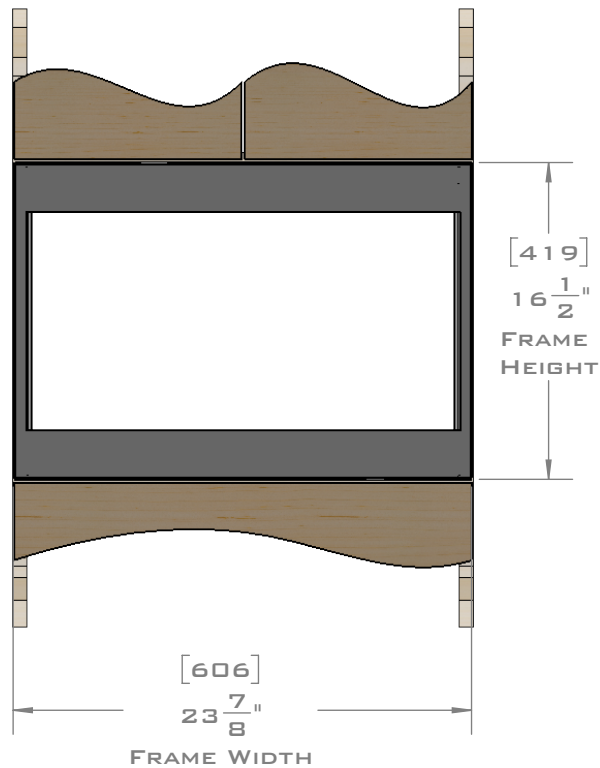

EUROTRIM™

PLANNING GUIDE
EU24.2165
MICROWAVE TRIM KIT
FLUSH MOUNT

EUROTRIM MICROWAVE TRIM KITS ARE SUPPLIED COMPLETE WITH ALL HARDWARE REQUIRED.
OUR UNIQUE STOPPADS ALLOW FOR A PERFECT INSTALLATION EVERY TIME.

FOR VENTILATION A 6 SQUARE INCH (39 SQ.CM.) CUT OUT MUST BE PLACED IN THE REAR OF THE CABINET.
FAILURE TO DO SO MAY CAUSE DAMAGE TO THE MICROWAVE OVEN AND OR CABINET.

DIMENSIONS
IN [ ] ARE
MILLIMETER