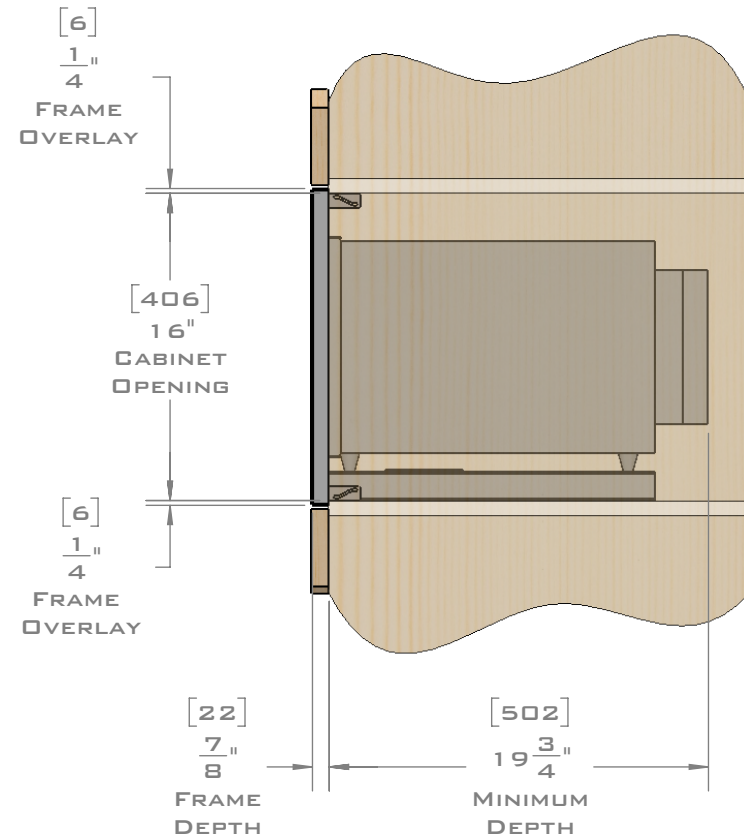

**EUROTRIM™**

**PLANNING GUIDE**  
**EU24.2165**  
**MICROWAVE TRIM KIT**  
**FLUSH MOUNT**

EUROTRIM MICROWAVE TRIM KITS ARE SUPPLIED COMPLETE WITH ALL HARDWARE REQUIRED.  
 OUR UNIQUE STOPPADS ALLOW FOR A PERFECT INSTALLATION EVERY TIME.

FOR VENTILATION A 6 SQUARE INCH (39 SQ.CM.) CUT OUT MUST BE PLACED IN THE REAR OF THE CABINET.  
 FAILURE TO DO SO MAY CAUSE DAMAGE TO THE MICROWAVE OVEN AND OR CABINET.

DIMENSIONS  
 IN [ ] ARE  
 MILLIMETER