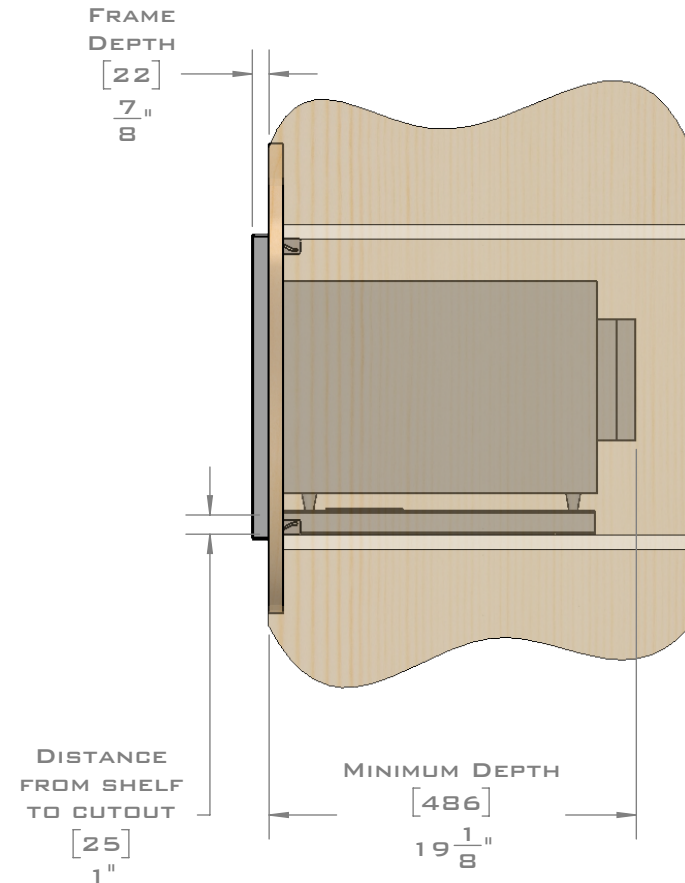

EUROTRIM™

PLANNING GUIDE EU24.21646 MICROWAVE TRIM KIT SURFACE MOUNT

EUROTRIM MICROWAVE TRIM KITS ARE SUPPLIED COMPLETE WITH ALL HARDWARE REQUIRED.
OUR UNIQUE STOPPADS ALLOW FOR A PERFECT INSTALLATION EVERY TIME.

FOR VENTILATION A 6 SQUARE INCH (39 SQ.CM.) CUT OUT MUST BE PLACED IN THE REAR OF THE CABINET.
FAILURE TO DO SO MAY CAUSE DAMAGE TO THE MICROWAVE OVEN AND OR CABINET.

DIMENSIONS
IN [ ] ARE
MILLIMETER