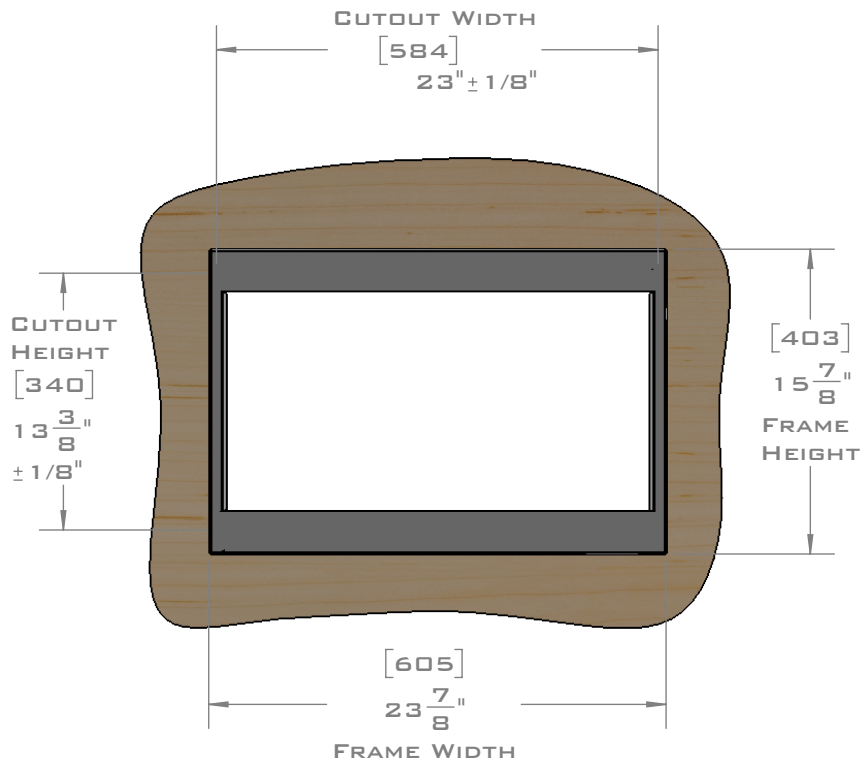

EUROTRIM™

PLANNING GUIDE EU24.21646 MICROWAVE TRIM KIT SURFACE MOUNT

EUROTRIM MICROWAVE TRIM KITS ARE SUPPLIED COMPLETE WITH ALL HARDWARE REQUIRED.
OUR UNIQUE STOPPADS ALLOW FOR A PERFECT INSTALLATION EVERY TIME.

FOR VENTILATION A 6 SQUARE INCH (39 SQ.CM.) CUT OUT MUST BE PLACED IN THE REAR OF THE CABINET.
FAILURE TO DO SO MAY CAUSE DAMAGE TO THE MICROWAVE OVEN AND OR CABINET.

DIMENSIONS
IN [ ] ARE
MILLIMETER