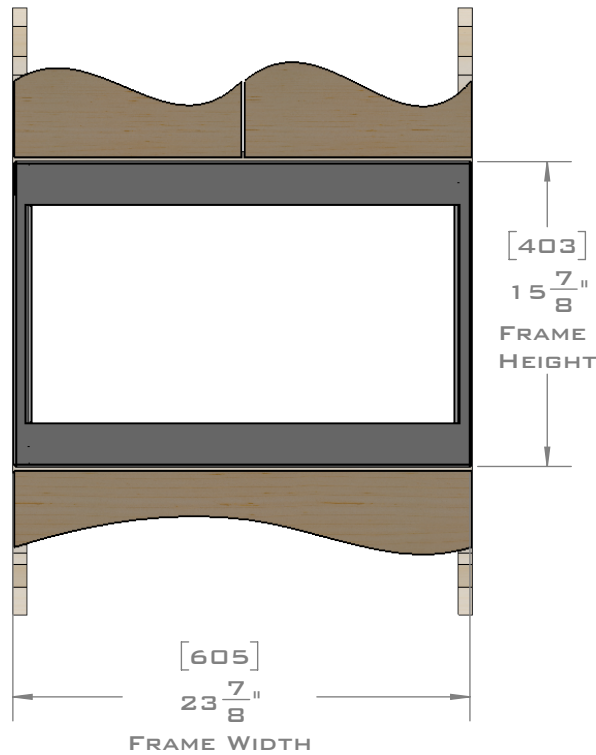

EUROTRIM™

PLANNING GUIDE
EU24.21646
MICROWAVE TRIM KIT
FLUSH MOUNT

EUROTRIM MICROWAVE TRIM KITS ARE SUPPLIED COMPLETE WITH ALL HARDWARE REQUIRED.
OUR UNIQUE STOPPADS ALLOW FOR A PERFECT INSTALLATION EVERY TIME.

FOR VENTILATION A 6 SQUARE INCH (39 SQ.CM.) CUT OUT MUST BE PLACED IN THE REAR OF THE CABINET.
FAILURE TO DO SO MAY CAUSE DAMAGE TO THE MICROWAVE OVEN AND OR CABINET.

DIMENSIONS
IN [ ] ARE
MILLIMETER