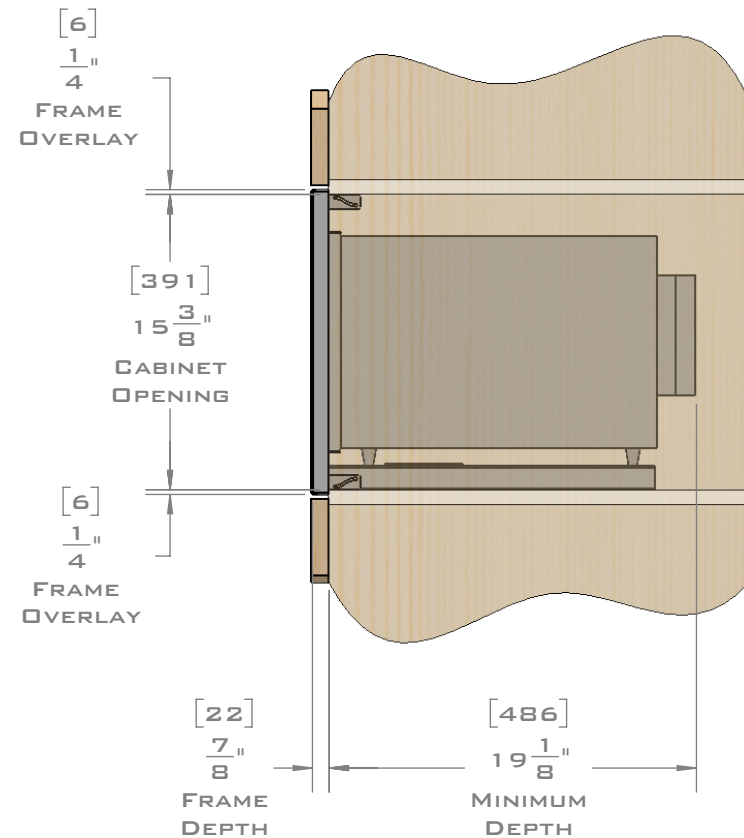

**EUROTRIM™**

**PLANNING GUIDE**  
**EU24.21646**  
 MICROWAVE TRIM KIT  
**FLUSH MOUNT**

EUROTRIM MICROWAVE TRIM KITS ARE SUPPLIED COMPLETE WITH ALL HARDWARE REQUIRED.  
 OUR UNIQUE STOPPADS ALLOW FOR A PERFECT INSTALLATION EVERY TIME.

FOR VENTILATION A 6 SQUARE INCH (39 SQ.CM.) CUT OUT MUST BE PLACED IN THE REAR OF THE CABINET.  
 FAILURE TO DO SO MAY CAUSE DAMAGE TO THE MICROWAVE OVEN AND OR CABINET.

DIMENSIONS  
 IN [ ] ARE  
 MILLIMETER