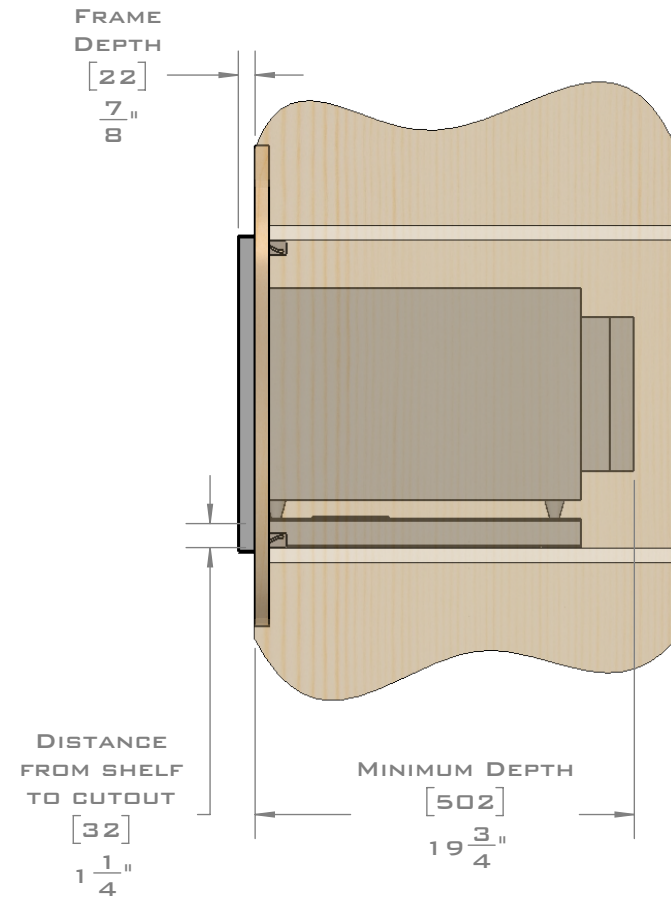

EUROTRIM™

PLANNING GUIDE
EU24.2163
MICROWAVE TRIM KIT
SURFACE MOUNT

EUROTRIM MICROWAVE TRIM KITS ARE SUPPLIED COMPLETE WITH ALL HARDWARE REQUIRED.
OUR UNIQUE STOPPADS ALLOW FOR A PERFECT INSTALLATION EVERY TIME.
-
FOR VENTILATION A 6 SQUARE INCH (39 SQ.CM.) CUT OUT MUST BE PLACED IN THE REAR OF THE CABINET.
FAILURE TO DO SO MAY CAUSE DAMAGE TO THE MICROWAVE OVEN AND OR CABINET.

DIMENSIONS
IN [ ] ARE
MILLIMETER