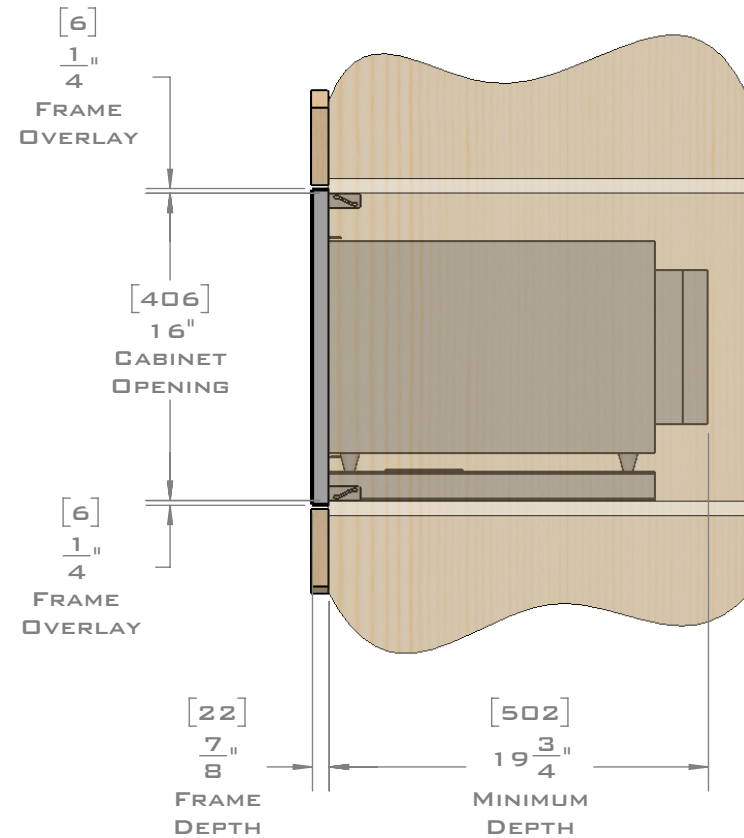

**EUROTRIM™**

**PLANNING GUIDE**  
**EU24.2163**  
 MICROWAVE TRIM KIT  
**FLUSH MOUNT**

EUROTRIM MICROWAVE TRIM KITS ARE SUPPLIED COMPLETE WITH ALL HARDWARE REQUIRED.  
 OUR UNIQUE STOPPADS ALLOW FOR A PERFECT INSTALLATION EVERY TIME.

FOR VENTILATION A 6 SQUARE INCH (39 SQ.CM.) CUT OUT MUST BE PLACED IN THE REAR OF THE CABINET.  
 FAILURE TO DO SO MAY CAUSE DAMAGE TO THE MICROWAVE OVEN AND OR CABINET.

DIMENSIONS  
 IN [ ] ARE  
 MILLIMETER

**EUROTRIM™**

**PLANNING GUIDE**  
**EU24.2163**  
 MICROWAVE TRIM KIT  
 SURFACE MOUNT

EUROTRIM MICROWAVE TRIM KITS ARE SUPPLIED COMPLETE WITH ALL HARDWARE REQUIRED.  
 OUR UNIQUE STOPPADS ALLOW FOR A PERFECT INSTALLATION EVERY TIME.  
 -  
 FOR VENTILATION A 6 SQUARE INCH (39 SQ.CM.) CUT OUT MUST BE PLACED IN THE REAR OF THE CABINET.  
 FAILURE TO DO SO MAY CAUSE DAMAGE TO THE MICROWAVE OVEN AND OR CABINET.

DIMENSIONS  
 IN [ ] ARE  
 MILLIMETER