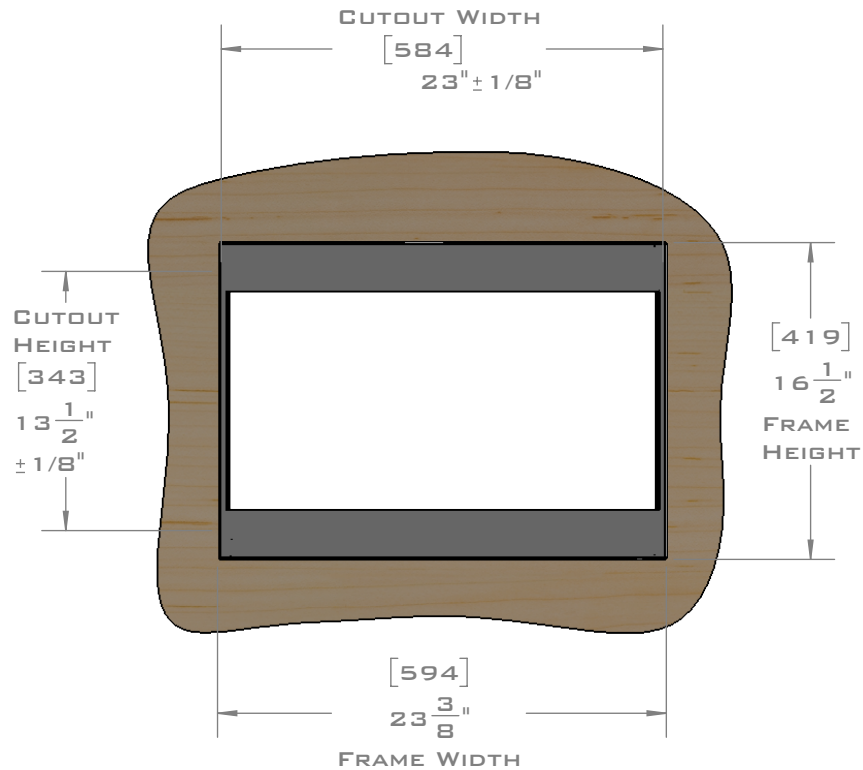

EUROTRIM™

PLANNING GUIDE
EU24.2163
MICROWAVE TRIM KIT
SURFACE MOUNT

EUROTRIM MICROWAVE TRIM KITS ARE SUPPLIED COMPLETE WITH ALL HARDWARE REQUIRED.
OUR UNIQUE STOPPADS ALLOW FOR A PERFECT INSTALLATION EVERY TIME.
-
FOR VENTILATION A 6 SQUARE INCH (39 SQ.CM.) CUT OUT MUST BE PLACED IN THE REAR OF THE CABINET.
FAILURE TO DO SO MAY CAUSE DAMAGE TO THE MICROWAVE OVEN AND OR CABINET.

DIMENSIONS
IN [ ] ARE
MILLIMETER