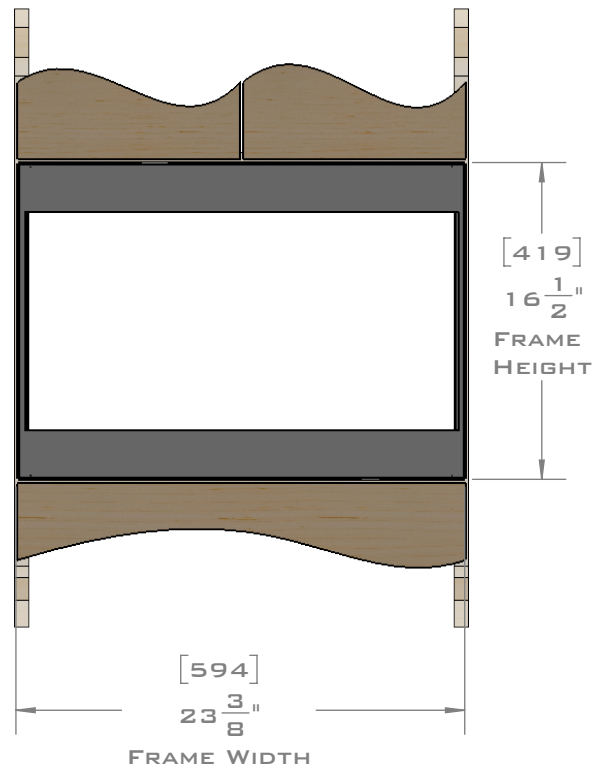

EUROTRIM™

PLANNING GUIDE
EU24.2163
MICROWAVE TRIM KIT
FLUSH MOUNT

EUROTRIM MICROWAVE TRIM KITS ARE SUPPLIED COMPLETE WITH ALL HARDWARE REQUIRED.
OUR UNIQUE STOPPADS ALLOW FOR A PERFECT INSTALLATION EVERY TIME.

FOR VENTILATION A 6 SQUARE INCH (39 SQ.CM.) CUT OUT MUST BE PLACED IN THE REAR OF THE CABINET.
FAILURE TO DO SO MAY CAUSE DAMAGE TO THE MICROWAVE OVEN AND OR CABINET.

DIMENSIONS
IN [ ] ARE
MILLIMETER