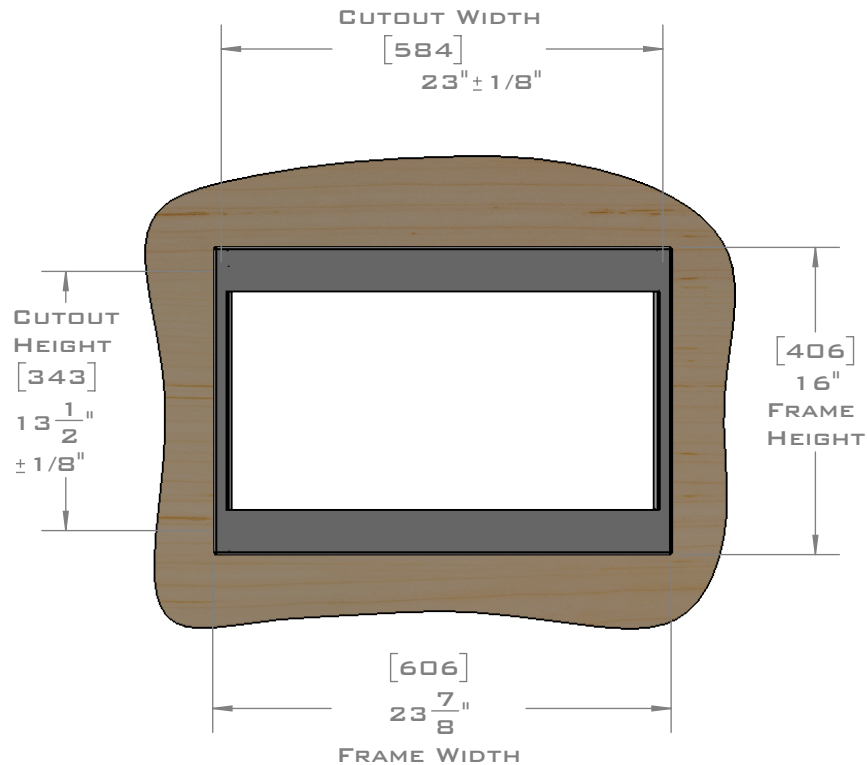

EUROTRIM™

PLANNING GUIDE
EU24.2160
MICROWAVE TRIM KIT
SURFACE MOUNT

EUROTRIM MICROWAVE TRIM KITS ARE SUPPLIED COMPLETE WITH ALL HARDWARE REQUIRED.
OUR UNIQUE STOPPADS ALLOW FOR A PERFECT INSTALLATION EVERY TIME.

FOR VENTILATION A 6 SQUARE INCH (39 SQ.CM.) CUT OUT MUST BE PLACED IN THE REAR OF THE CABINET.
FAILURE TO DO SO MAY CAUSE DAMAGE TO THE MICROWAVE OVEN AND OR CABINET.

DIMENSIONS
IN [ ] ARE
MILLIMETER