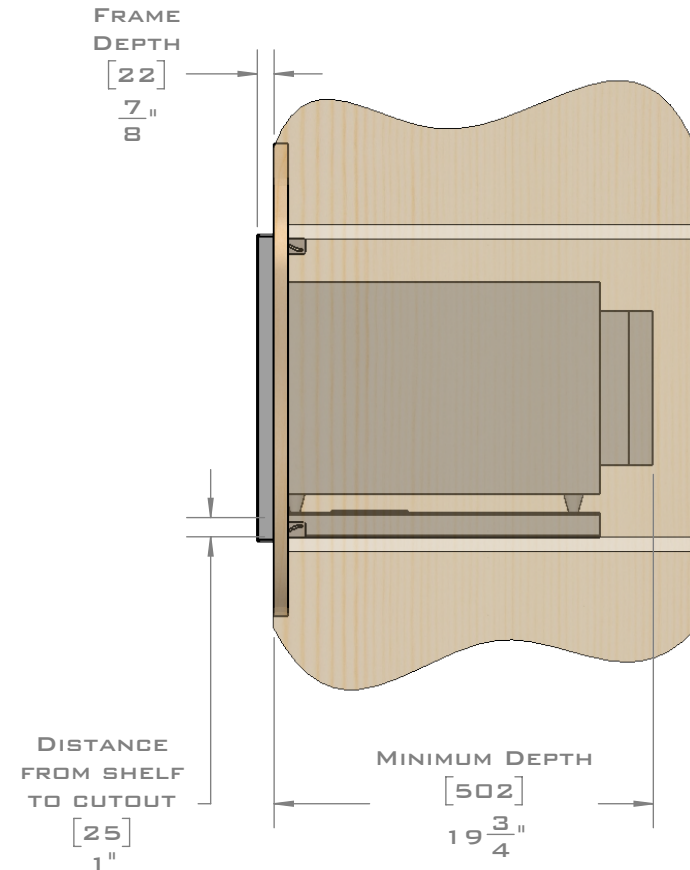

EUROTRIM™

PLANNING GUIDE
EU24.2160
MICROWAVE TRIM KIT
SURFACE MOUNT

EUROTRIM MICROWAVE TRIM KITS ARE SUPPLIED COMPLETE WITH ALL HARDWARE REQUIRED.
OUR UNIQUE STOPPADS ALLOW FOR A PERFECT INSTALLATION EVERY TIME.

FOR VENTILATION A 6 SQUARE INCH (39 SQ.CM.) CUT OUT MUST BE PLACED IN THE REAR OF THE CABINET.
FAILURE TO DO SO MAY CAUSE DAMAGE TO THE MICROWAVE OVEN AND OR CABINET.

DIMENSIONS
IN [ ] ARE
MILLIMETER