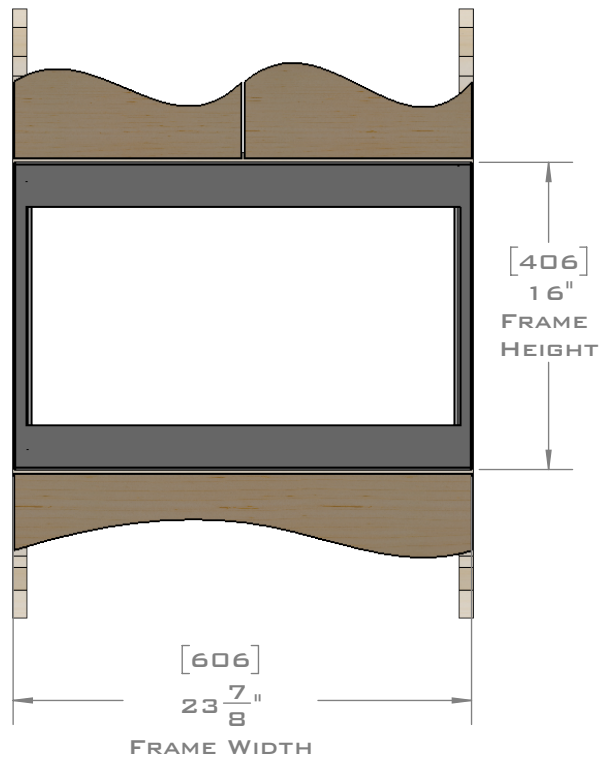

EUROTRIM™

PLANNING GUIDE
EU24.2160
MICROWAVE TRIM KIT
FLUSH MOUNT

EUROTRIM MICROWAVE TRIM KITS ARE SUPPLIED COMPLETE WITH ALL HARDWARE REQUIRED.
OUR UNIQUE STOPPADS ALLOW FOR A PERFECT INSTALLATION EVERY TIME.

FOR VENTILATION A 6 SQUARE INCH (39 SQ.CM.) CUT OUT MUST BE PLACED IN THE REAR OF THE CABINET.
FAILURE TO DO SO MAY CAUSE DAMAGE TO THE MICROWAVE OVEN AND OR CABINET.

DIMENSIONS
IN [ ] ARE
MILLIMETER