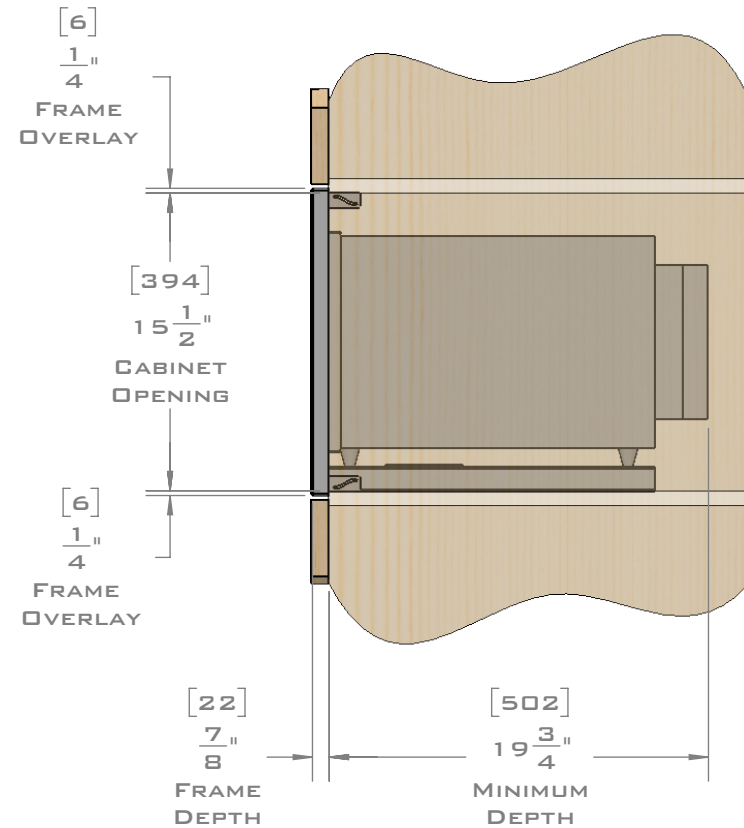

EUROTRIM™

PLANNING GUIDE
EU24.2160
 MICROWAVE TRIM KIT
FLUSH MOUNT

EUROTRIM MICROWAVE TRIM KITS ARE SUPPLIED COMPLETE WITH ALL HARDWARE REQUIRED.
 OUR UNIQUE STOPPADS ALLOW FOR A PERFECT INSTALLATION EVERY TIME.

FOR VENTILATION A 6 SQUARE INCH (39 SQ.CM.) CUT OUT MUST BE PLACED IN THE REAR OF THE CABINET.
 FAILURE TO DO SO MAY CAUSE DAMAGE TO THE MICROWAVE OVEN AND OR CABINET.

DIMENSIONS
 IN [] ARE
 MILLIMETER