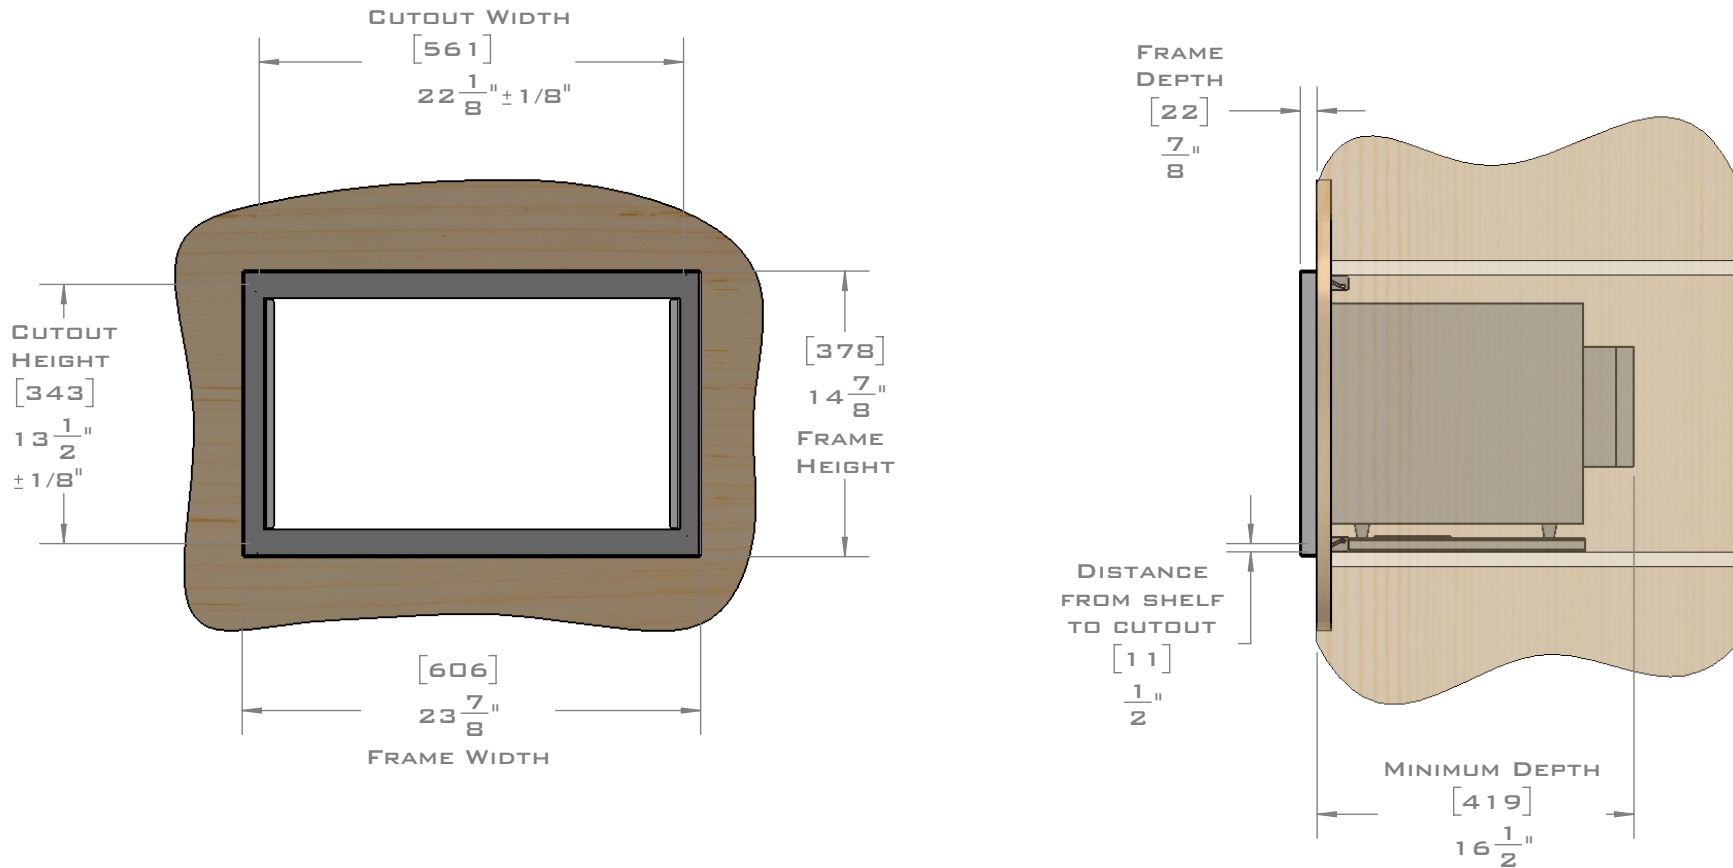

EUROTRIM™

PLANNING GUIDE
EU24.21387
MICROWAVE TRIM KIT

SURFACE MOUNT

EUROTRIM MICROWAVE TRIM KITS ARE SUPPLIED COMPLETE WITH ALL HARDWARE REQUIRED.
OUR UNIQUE STOPADS ALLOW FOR A PERFECT INSTALLATION EVERY TIME.

FOR VENTILATION A 6 SQUARE INCH (39 SQ.CM.) CUT OUT MUST BE PLACED IN THE REAR OF THE CABINET.
FAILURE TO DO SO MAY CAUSE DAMAGE TO THE MICROWAVE OVEN AND OR CABINET.

DIMENSIONS
IN [ ] ARE
MILLIMETER