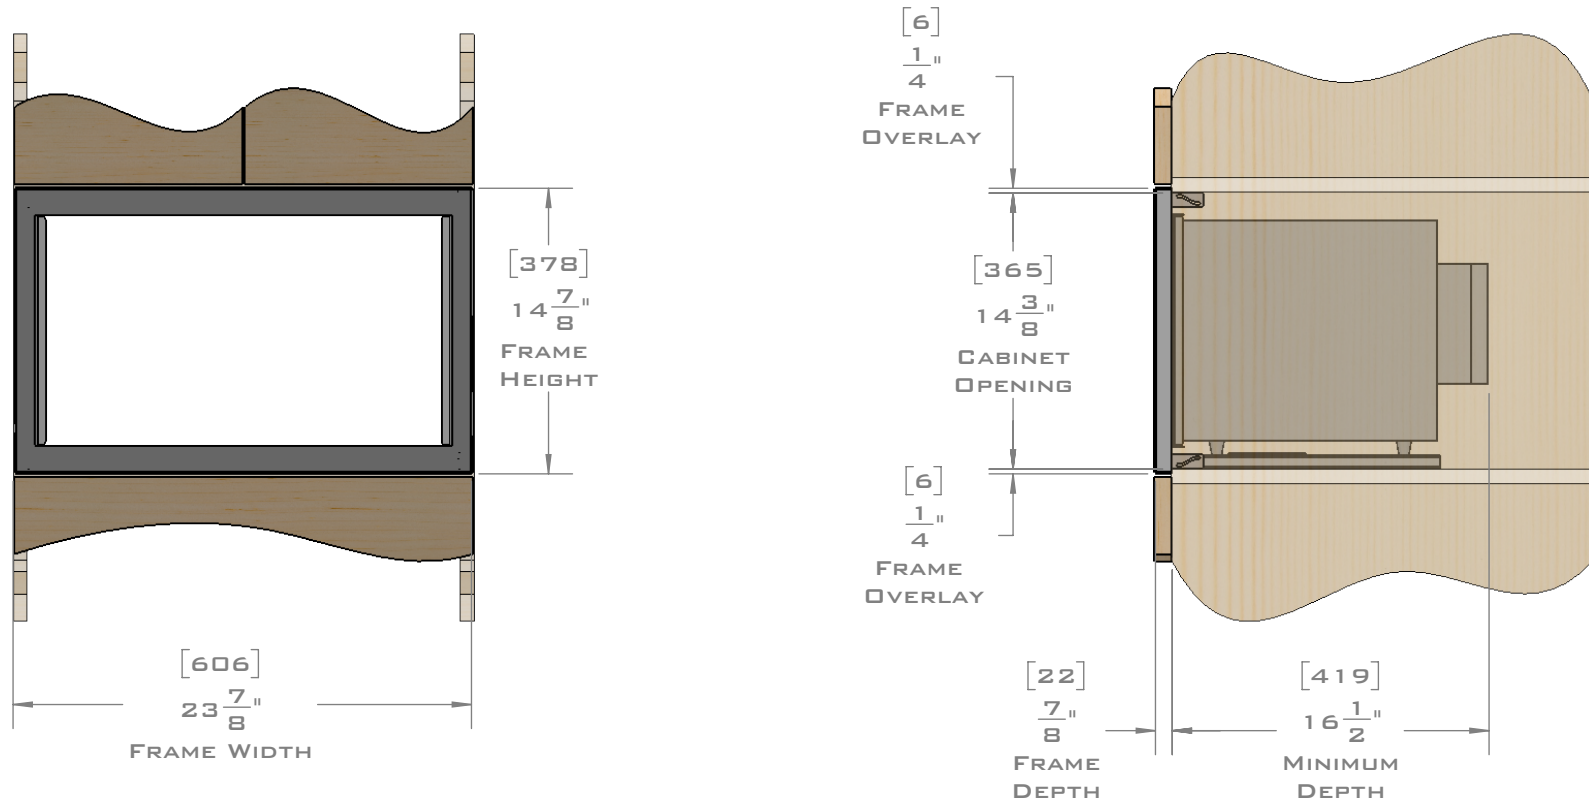

EUROTRIM™

**PLANNING GUIDE
EU24.21387**

MICROWAVE TRIM KIT

FLUSH MOUNT

EUROTRIM MICROWAVE TRIM KITS ARE SUPPLIED COMPLETE WITH ALL HARDWARE REQUIRED.
OUR UNIQUE STOPPADS ALLOW FOR A PERFECT INSTALLATION EVERY TIME.

FOR VENTILATION A 6 SQUARE INCH (39 SQ.CM.) CUT OUT MUST BE PLACED IN THE REAR OF THE CABINET.
FAILURE TO DO SO MAY CAUSE DAMAGE TO THE MICROWAVE OVEN AND OR CABINET.

DIMENSIONS
IN [ ] ARE
MILLIMETER