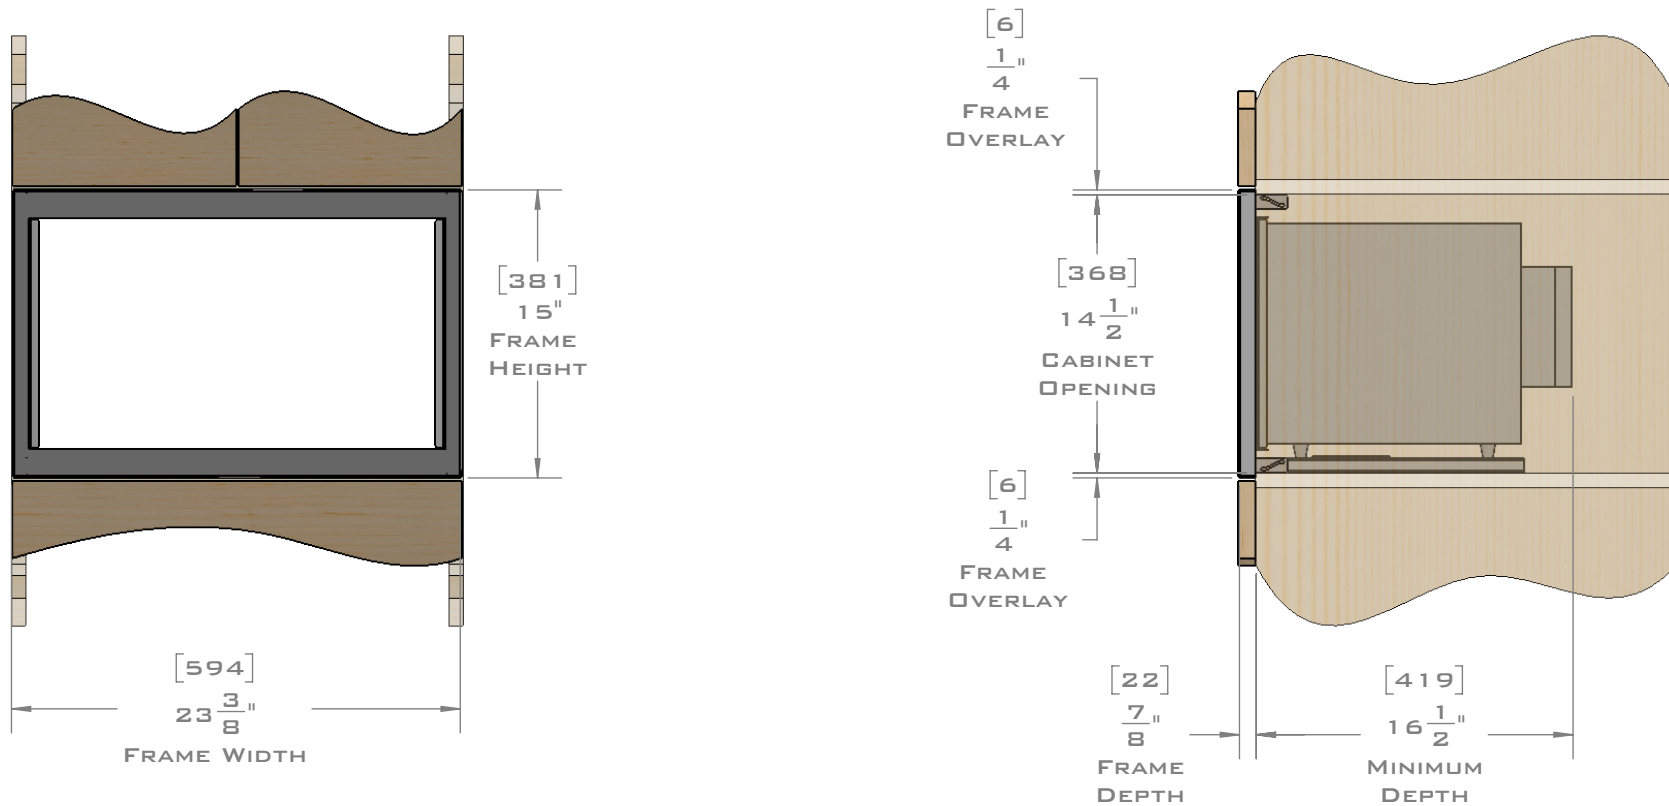

EUROTRIM™

**PLANNING GUIDE
EU24.21377**

MICROWAVE TRIM KIT

FLUSH MOUNT

EUROTRIM MICROWAVE TRIM KITS ARE SUPPLIED COMPLETE WITH ALL HARDWARE REQUIRED.
OUR UNIQUE STOPPADS ALLOW FOR A PERFECT INSTALLATION EVERY TIME.

FOR VENTILATION A 6 SQUARE INCH (39 SQ.CM.) CUT OUT MUST BE PLACED IN THE REAR OF THE CABINET.
FAILURE TO DO SO MAY CAUSE DAMAGE TO THE MICROWAVE OVEN AND OR CABINET.

DIMENSIONS
IN [ ] ARE
MILLIMETER