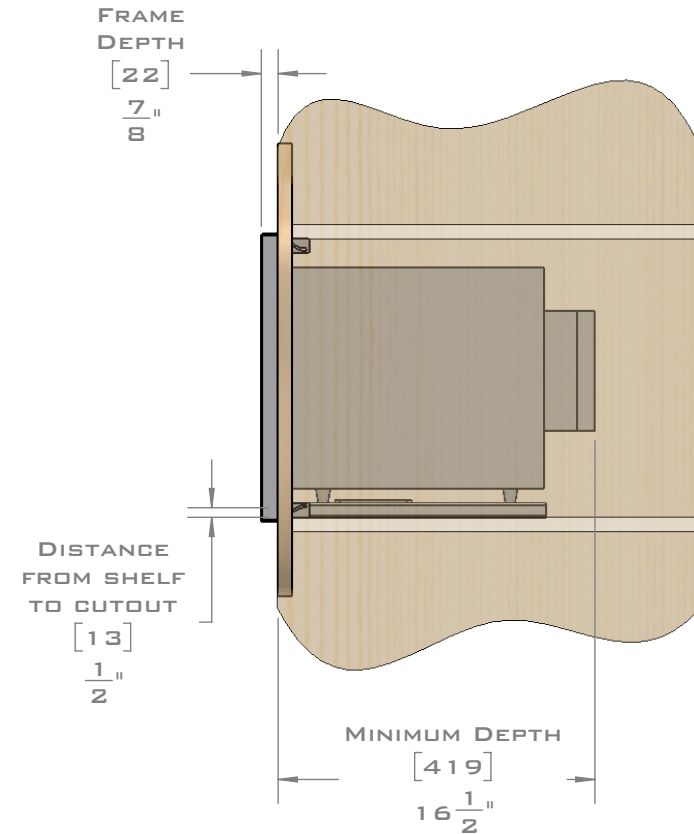

EUROTRIM™

PLANNING GUIDE
EU24.21377
MICROWAVE TRIM KIT

SURFACE MOUNT

EUROTRIM MICROWAVE TRIM KITS ARE SUPPLIED COMPLETE WITH ALL HARDWARE REQUIRED.
OUR UNIQUE STOPADS ALLOW FOR A PERFECT INSTALLATION EVERY TIME.

FOR VENTILATION A 6 SQUARE INCH (39 SQ.CM.) CUT OUT MUST BE PLACED IN THE REAR OF THE CABINET.
FAILURE TO DO SO MAY CAUSE DAMAGE TO THE MICROWAVE OVEN AND OR CABINET.

DIMENSIONS
IN [ ] ARE
MILLIMETER