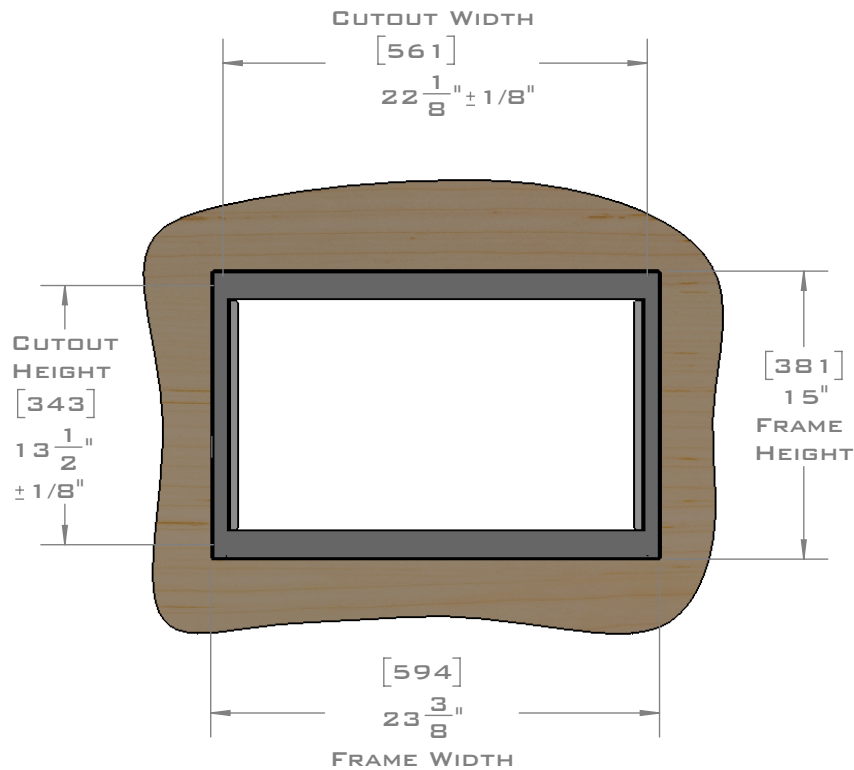

EUROTRIM™

PLANNING GUIDE
EU24.21377
MICROWAVE TRIM KIT

SURFACE MOUNT

EUROTRIM MICROWAVE TRIM KITS ARE SUPPLIED COMPLETE WITH ALL HARDWARE REQUIRED.
OUR UNIQUE STOPADS ALLOW FOR A PERFECT INSTALLATION EVERY TIME.

FOR VENTILATION A 6 SQUARE INCH (39 SQ.CM.) CUT OUT MUST BE PLACED IN THE REAR OF THE CABINET.
FAILURE TO DO SO MAY CAUSE DAMAGE TO THE MICROWAVE OVEN AND OR CABINET.

DIMENSIONS
IN [ ] ARE
MILLIMETER