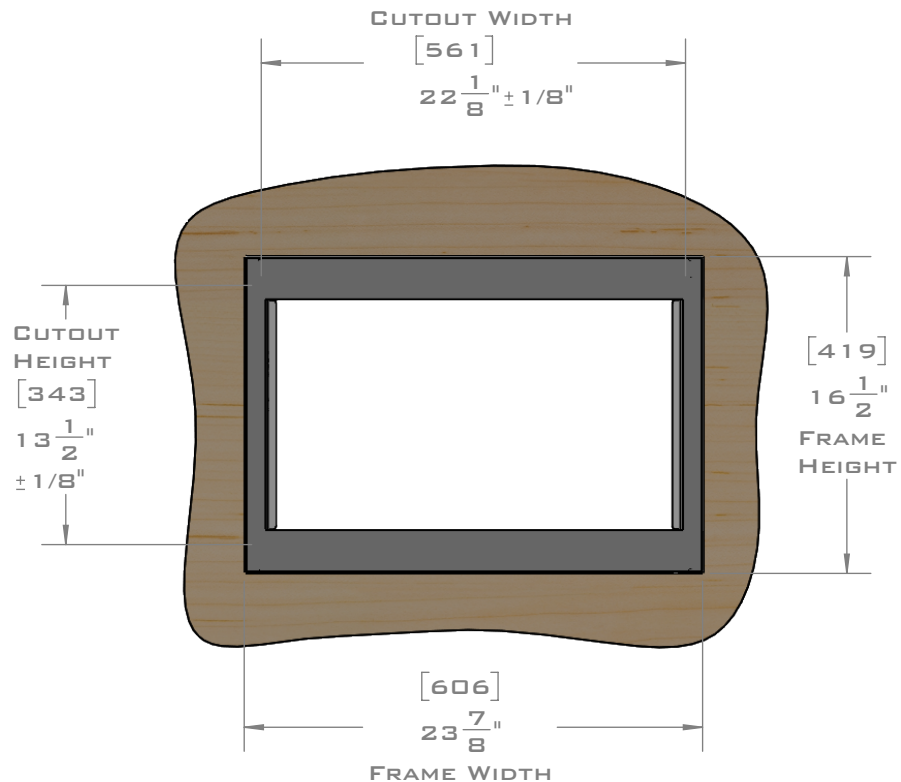

EUROTRIM™

PLANNING GUIDE
EU24.21357
MICROWAVE TRIM KIT

SURFACE MOUNT

EUROTRIM MICROWAVE TRIM KITS ARE SUPPLIED COMPLETE WITH ALL HARDWARE REQUIRED.
OUR UNIQUE STOPPADS ALLOW FOR A PERFECT INSTALLATION EVERY TIME.

FOR VENTILATION A 6 SQUARE INCH (39 SQ.CM.) CUT OUT MUST BE PLACED IN THE REAR OF THE CABINET.
FAILURE TO DO SO MAY CAUSE DAMAGE TO THE MICROWAVE OVEN AND OR CABINET.

DIMENSIONS
IN [ ] ARE
MILLIMETER