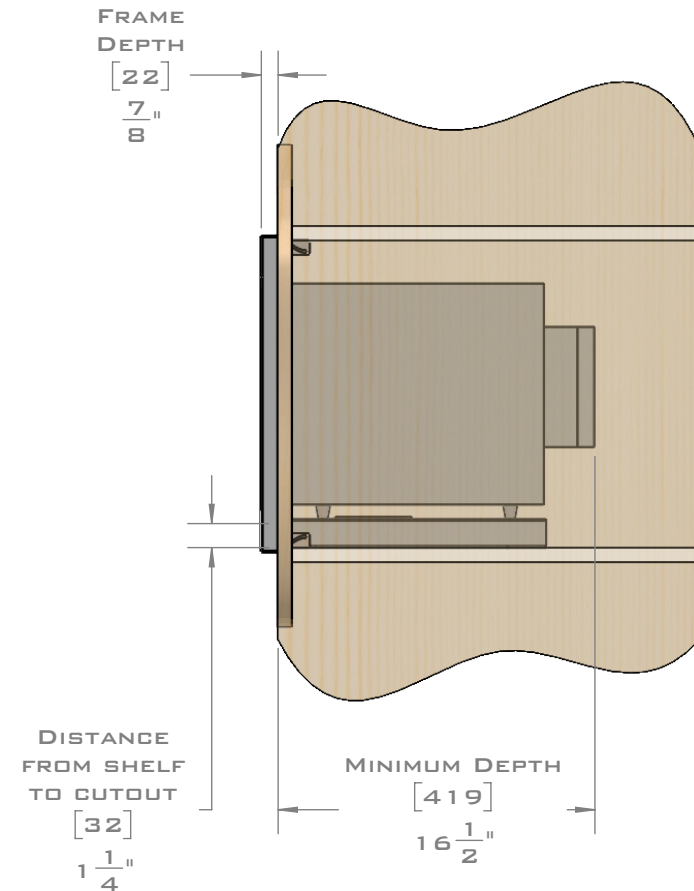

EUROTRIM™

PLANNING GUIDE
EU24.21357
MICROWAVE TRIM KIT

SURFACE MOUNT

EUROTRIM MICROWAVE TRIM KITS ARE SUPPLIED COMPLETE WITH ALL HARDWARE REQUIRED.
OUR UNIQUE STOPPADS ALLOW FOR A PERFECT INSTALLATION EVERY TIME.

FOR VENTILATION A 6 SQUARE INCH (39 SQ.CM.) CUT OUT MUST BE PLACED IN THE REAR OF THE CABINET.
FAILURE TO DO SO MAY CAUSE DAMAGE TO THE MICROWAVE OVEN AND OR CABINET.

DIMENSIONS
IN [ ] ARE
MILLIMETER