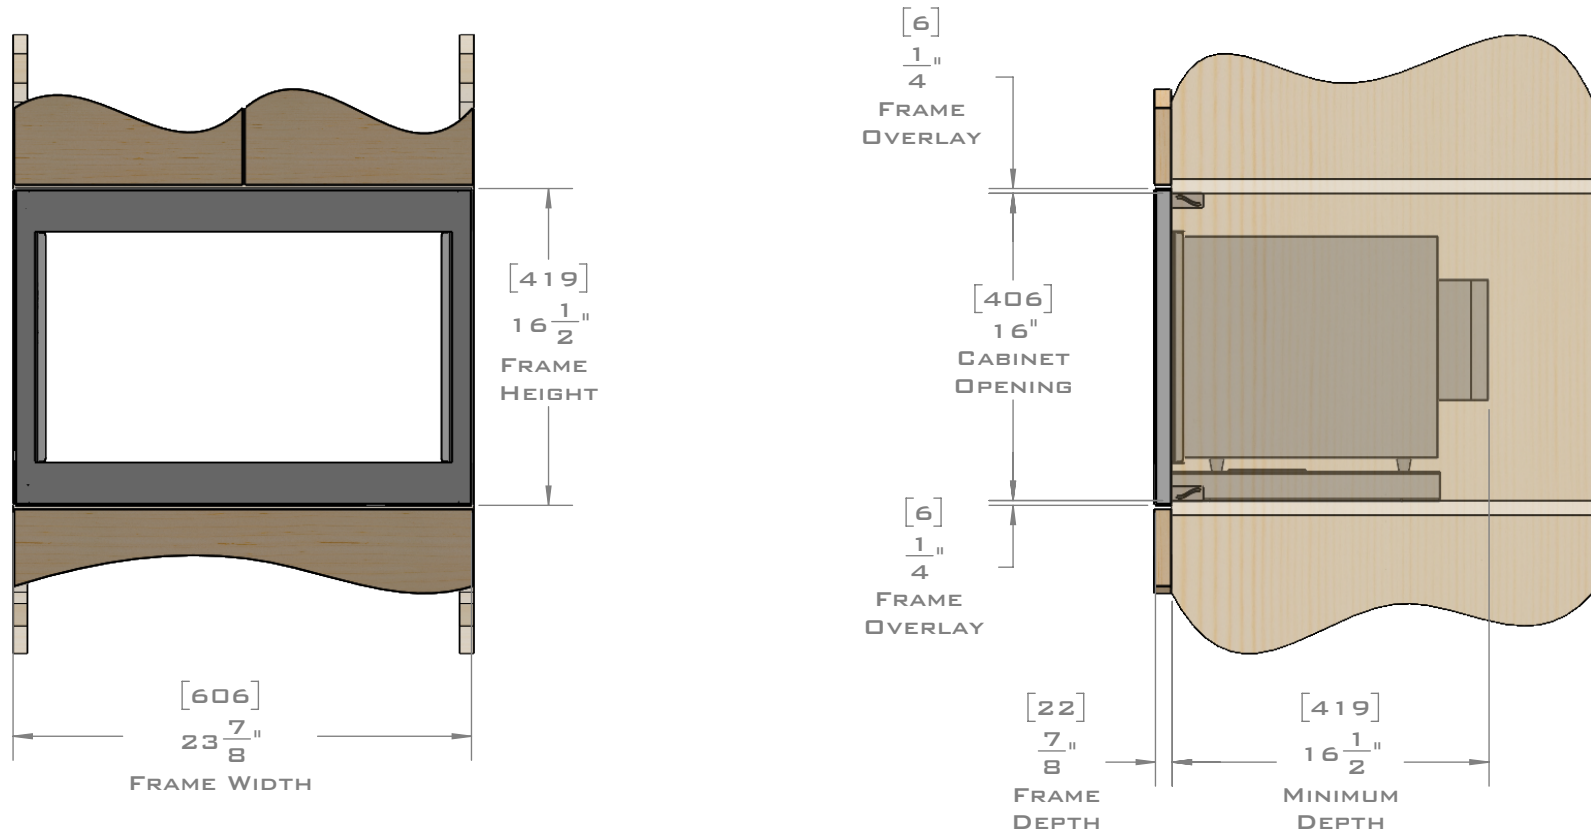

EUROTRIM™

**PLANNING GUIDE
EU24.21357**

MICROWAVE TRIM KIT

FLUSH MOUNT

EUROTRIM MICROWAVE TRIM KITS ARE SUPPLIED COMPLETE WITH ALL HARDWARE REQUIRED.
OUR UNIQUE STOPPADS ALLOW FOR A PERFECT INSTALLATION EVERY TIME.

FOR VENTILATION A 6 SQUARE INCH (39 SQ.CM.) CUT OUT MUST BE PLACED IN THE REAR OF THE CABINET.
FAILURE TO DO SO MAY CAUSE DAMAGE TO THE MICROWAVE OVEN AND OR CABINET.

DIMENSIONS
IN [ ] ARE
MILLIMETER