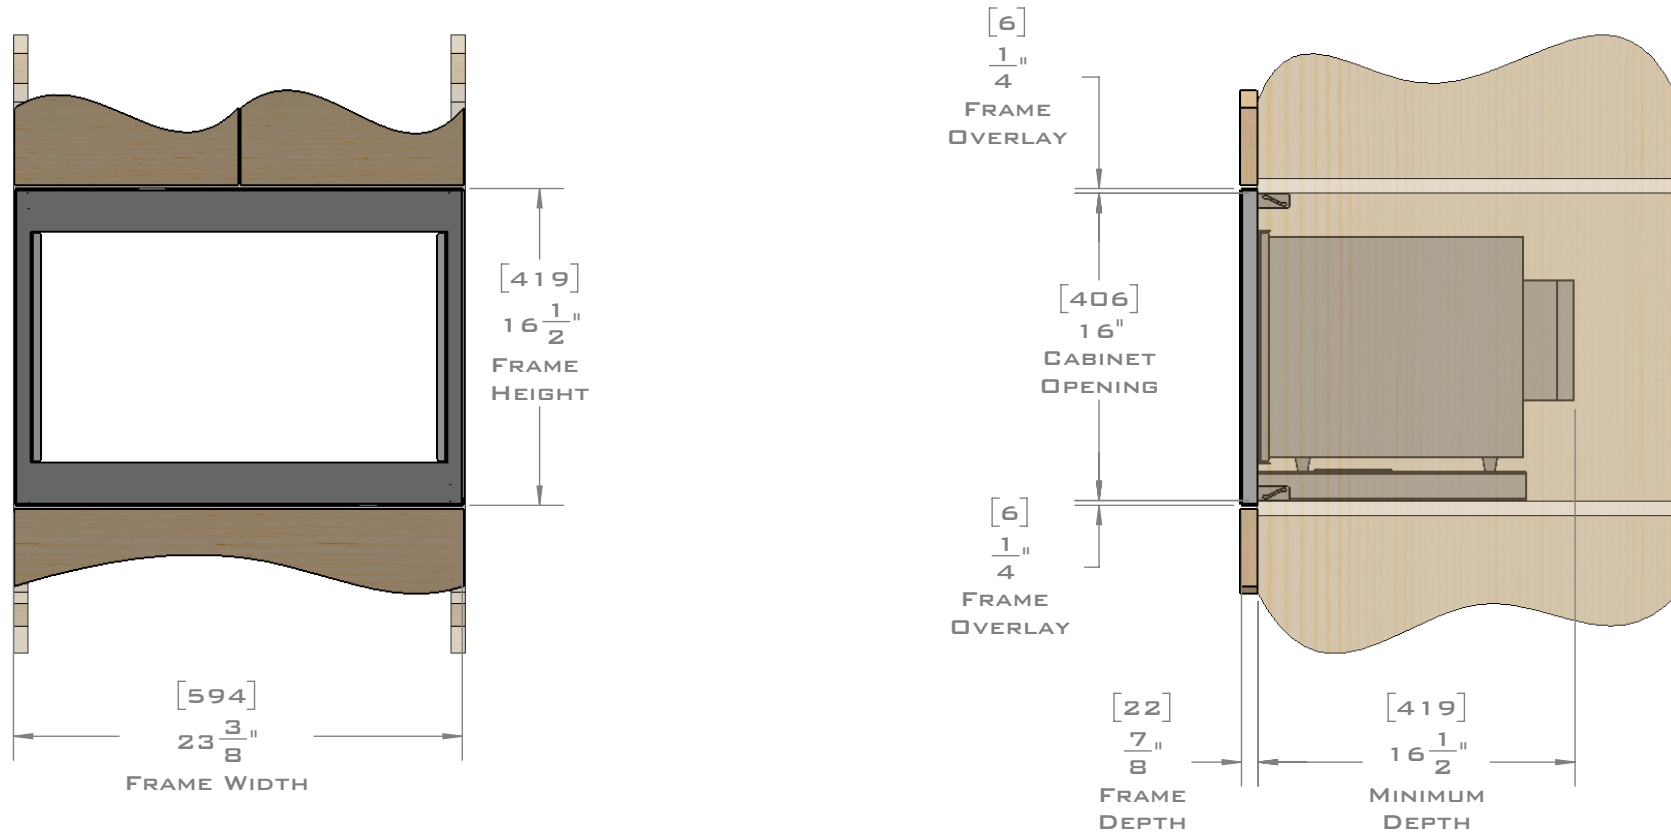

EUROTRIM™

**PLANNING GUIDE
EU24.21337**

MICROWAVE TRIM KIT

FLUSH MOUNT

EUROTRIM MICROWAVE TRIM KITS ARE SUPPLIED COMPLETE WITH ALL HARDWARE REQUIRED.
OUR UNIQUE STOPPADS ALLOW FOR A PERFECT INSTALLATION EVERY TIME.

FOR VENTILATION A 6 SQUARE INCH (39 SQ.CM.) CUT OUT MUST BE PLACED IN THE REAR OF THE CABINET.
FAILURE TO DO SO MAY CAUSE DAMAGE TO THE MICROWAVE OVEN AND OR CABINET.

DIMENSIONS
IN [ ] ARE
MILLIMETER