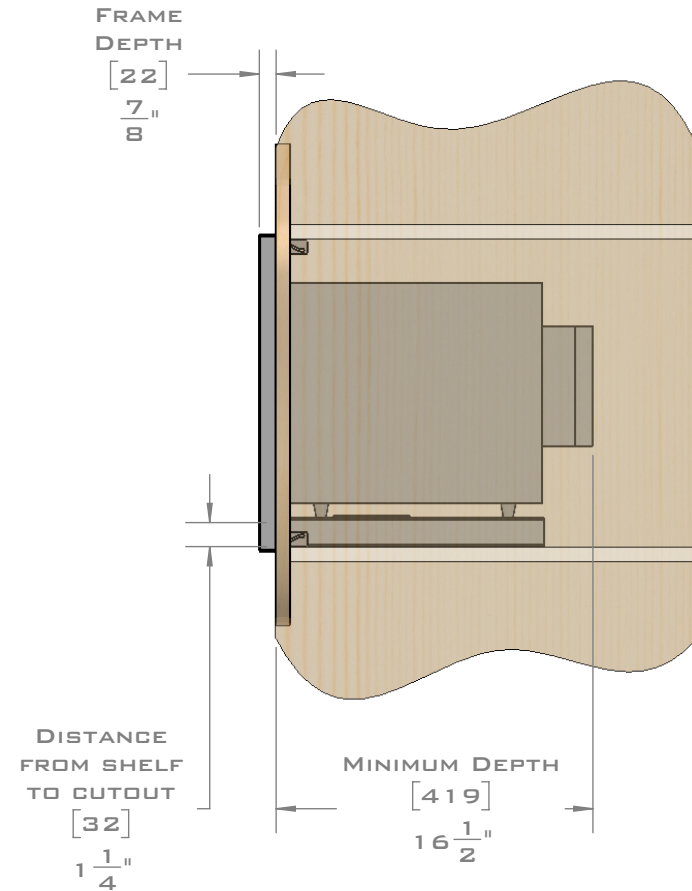

EUROTRIM™

PLANNING GUIDE
EU24.21337
MICROWAVE TRIM KIT

SURFACE MOUNT

EUROTRIM MICROWAVE TRIM KITS ARE SUPPLIED COMPLETE WITH ALL HARDWARE REQUIRED. OUR UNIQUE STOPPADS ALLOW FOR A PERFECT INSTALLATION EVERY TIME.

FOR VENTILATION A 6 SQUARE INCH (39 SQ.CM.) CUT OUT MUST BE PLACED IN THE REAR OF THE CABINET. FAILURE TO DO SO MAY CAUSE DAMAGE TO THE MICROWAVE OVEN AND OR CABINET.

DIMENSIONS IN [ ] ARE MILLIMETER