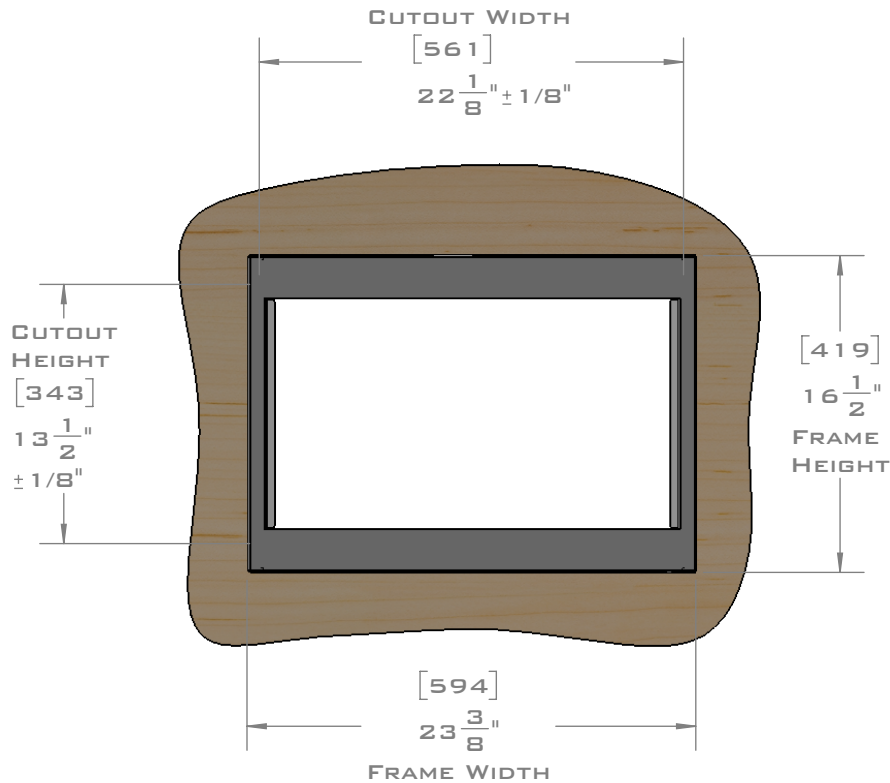

EUROTRIM™

PLANNING GUIDE
EU24.21337
MICROWAVE TRIM KIT

SURFACE MOUNT

EUROTRIM MICROWAVE TRIM KITS ARE SUPPLIED COMPLETE WITH ALL HARDWARE REQUIRED. OUR UNIQUE STOPPADS ALLOW FOR A PERFECT INSTALLATION EVERY TIME.

FOR VENTILATION A 6 SQUARE INCH (39 SQ.CM.) CUT OUT MUST BE PLACED IN THE REAR OF THE CABINET. FAILURE TO DO SO MAY CAUSE DAMAGE TO THE MICROWAVE OVEN AND OR CABINET.

DIMENSIONS IN [ ] ARE MILLIMETER