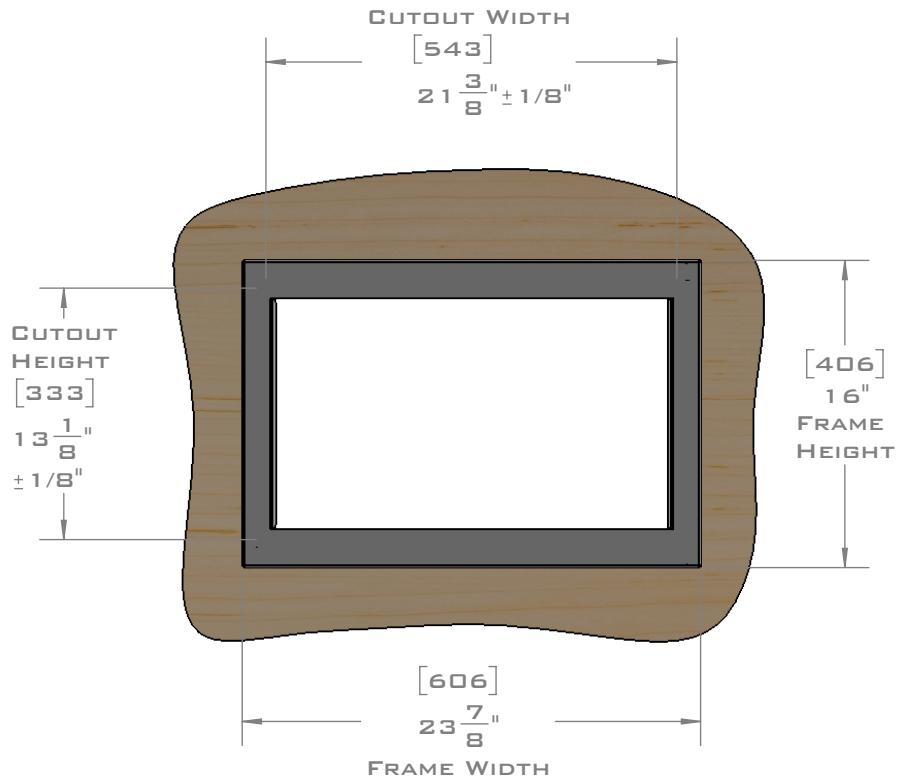

EUROTRIM™

PLANNING GUIDE
EU24.2129
MICROWAVE TRIM KIT
SURFACE MOUNT

EUROTRIM MICROWAVE TRIM KITS ARE SUPPLIED COMPLETE WITH ALL HARDWARE REQUIRED.
OUR UNIQUE STOPPADS ALLOW FOR A PERFECT INSTALLATION EVERY TIME.

FOR VENTILATION A 6 SQUARE INCH (39 SQ.CM.) CUT OUT MUST BE PLACED IN THE REAR OF THE CABINET.
FAILURE TO DO SO MAY CAUSE DAMAGE TO THE MICROWAVE OVEN AND OR CABINET.

DIMENSIONS
IN [ ] ARE
MILLIMETER