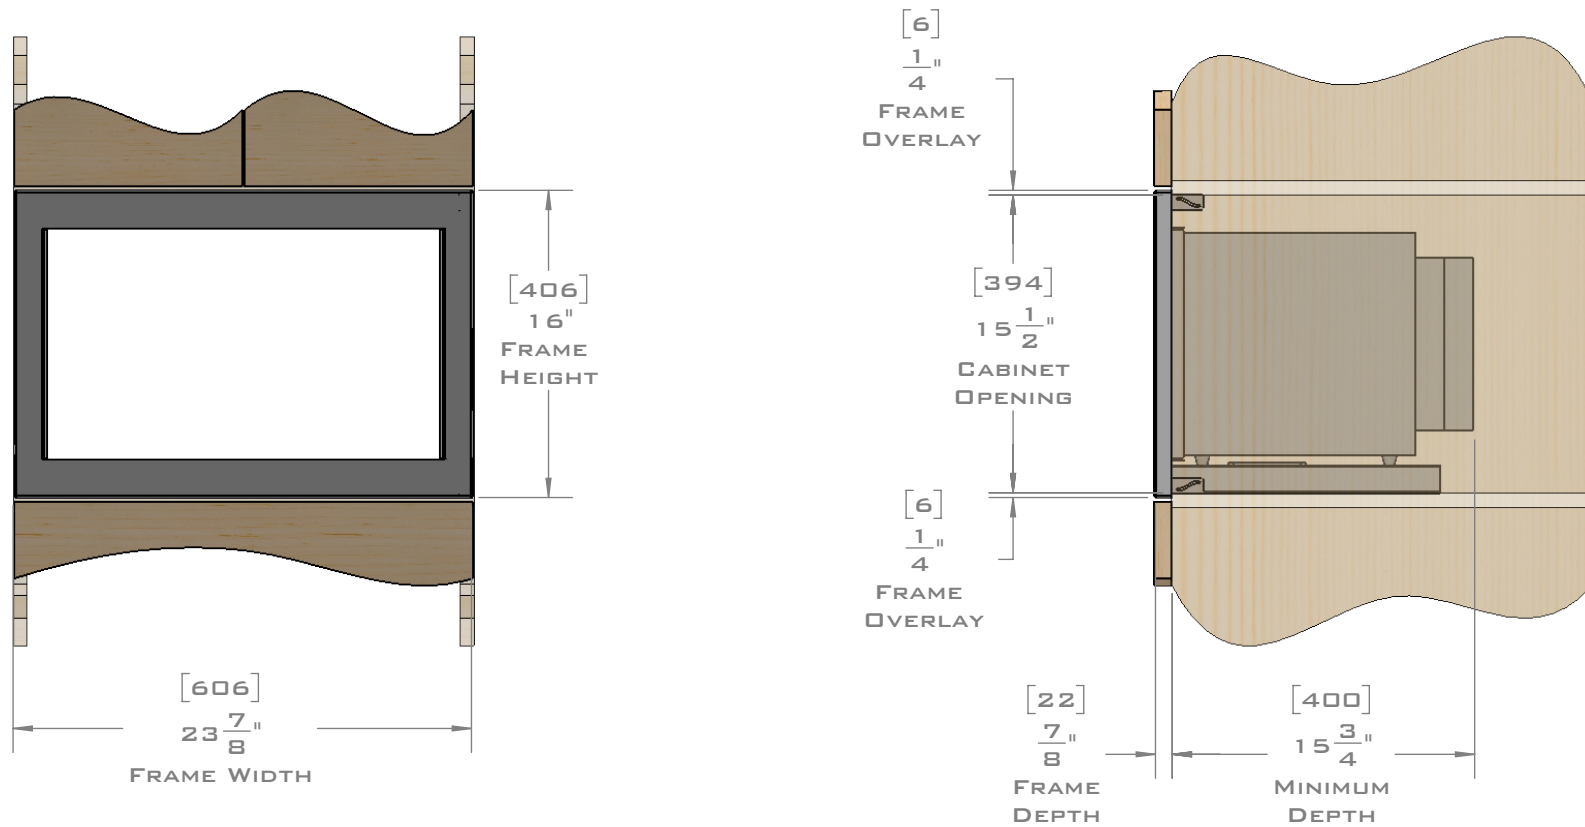

EUROTRIM™

PLANNING GUIDE
EU24.2129
MICROWAVE TRIM KIT
FLUSH MOUNT

EUROTRIM MICROWAVE TRIM KITS ARE SUPPLIED COMPLETE WITH ALL HARDWARE REQUIRED.
OUR UNIQUE STOPPADS ALLOW FOR A PERFECT INSTALLATION EVERY TIME.

FOR VENTILATION A 6 SQUARE INCH (39 SQ.CM.) CUT OUT MUST BE PLACED IN THE REAR OF THE CABINET.
FAILURE TO DO SO MAY CAUSE DAMAGE TO THE MICROWAVE OVEN AND OR CABINET.

DIMENSIONS
IN [ ] ARE
MILLIMETER