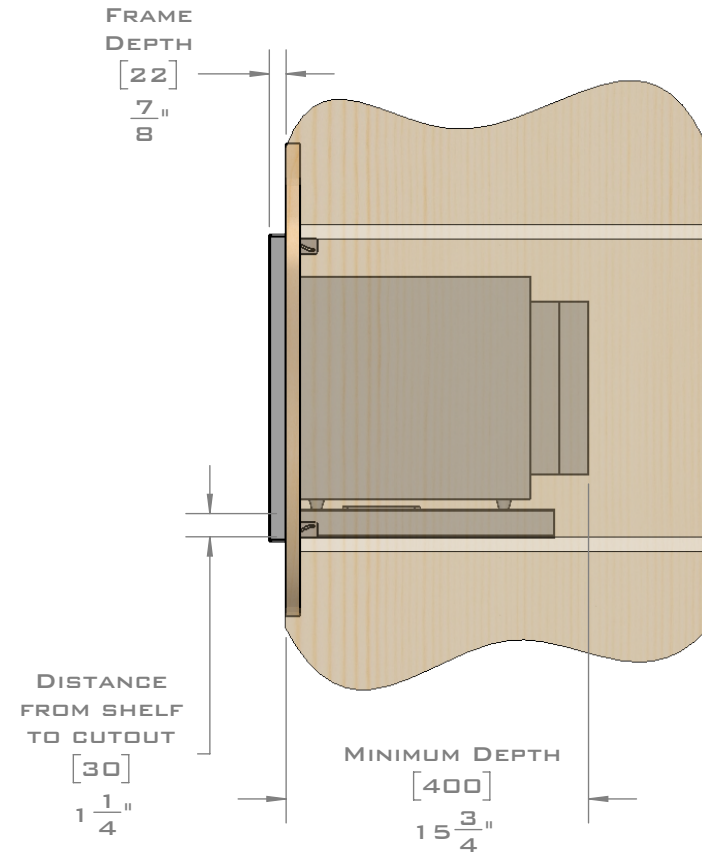

EUROTRIM™

PLANNING GUIDE
EU24.2129
MICROWAVE TRIM KIT
SURFACE MOUNT

EUROTRIM MICROWAVE TRIM KITS ARE SUPPLIED COMPLETE WITH ALL HARDWARE REQUIRED.
OUR UNIQUE STOPPADS ALLOW FOR A PERFECT INSTALLATION EVERY TIME.

FOR VENTILATION A 6 SQUARE INCH (39 SQ.CM.) CUT OUT MUST BE PLACED IN THE REAR OF THE CABINET.
FAILURE TO DO SO MAY CAUSE DAMAGE TO THE MICROWAVE OVEN AND OR CABINET.

DIMENSIONS
IN [ ] ARE
MILLIMETER