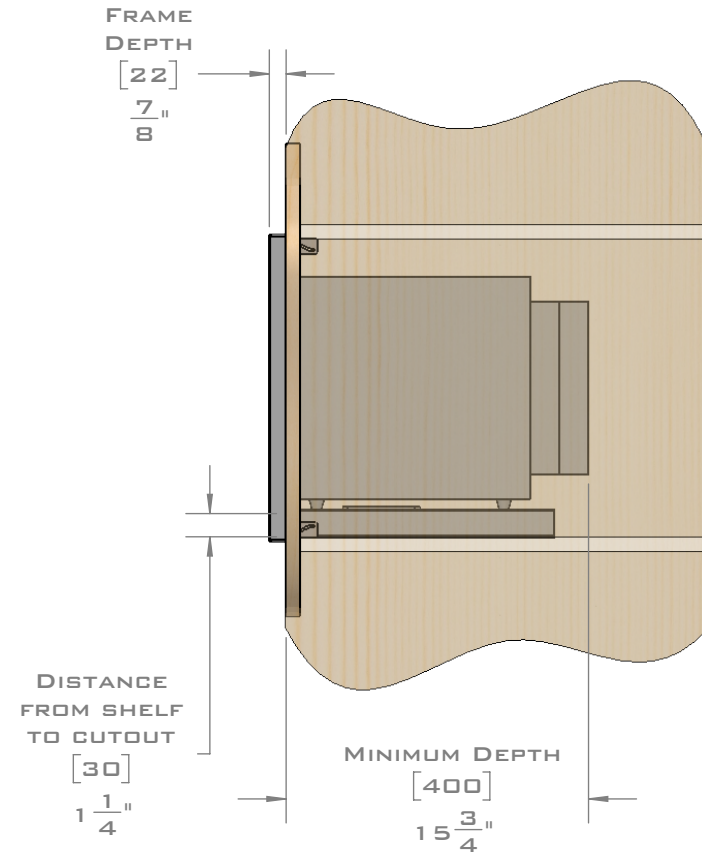

**EUROTRIM™**

**PLANNING GUIDE**  
**EU24.2128**  
 MICROWAVE TRIM KIT  
**FLUSH MOUNT**

EUROTRIM MICROWAVE TRIM KITS ARE SUPPLIED COMPLETE WITH ALL HARDWARE REQUIRED.  
 OUR UNIQUE STOPPADS ALLOW FOR A PERFECT INSTALLATION EVERY TIME.  
 -  
 FOR VENTILATION A 6 SQUARE INCH (39 SQ.CM.) CUT OUT MUST BE PLACED IN THE REAR OF THE CABINET.  
 FAILURE TO DO SO MAY CAUSE DAMAGE TO THE MICROWAVE OVEN AND OR CABINET.

DIMENSIONS  
 IN [ ] ARE  
 MILLIMETER

**EUROTRIM™**

**PLANNING GUIDE**  
**EU24.2128**  
MICROWAVE TRIM KIT  
**SURFACE MOUNT**

EUROTRIM MICROWAVE TRIM KITS ARE SUPPLIED COMPLETE WITH ALL HARDWARE REQUIRED.  
OUR UNIQUE STOPPADS ALLOW FOR A PERFECT INSTALLATION EVERY TIME.

FOR VENTILATION A 6 SQUARE INCH (39 SQ.CM.) CUT OUT MUST BE PLACED IN THE REAR OF THE CABINET.  
FAILURE TO DO SO MAY CAUSE DAMAGE TO THE MICROWAVE OVEN AND OR CABINET.

DIMENSIONS  
IN [ ] ARE  
MILLIMETER