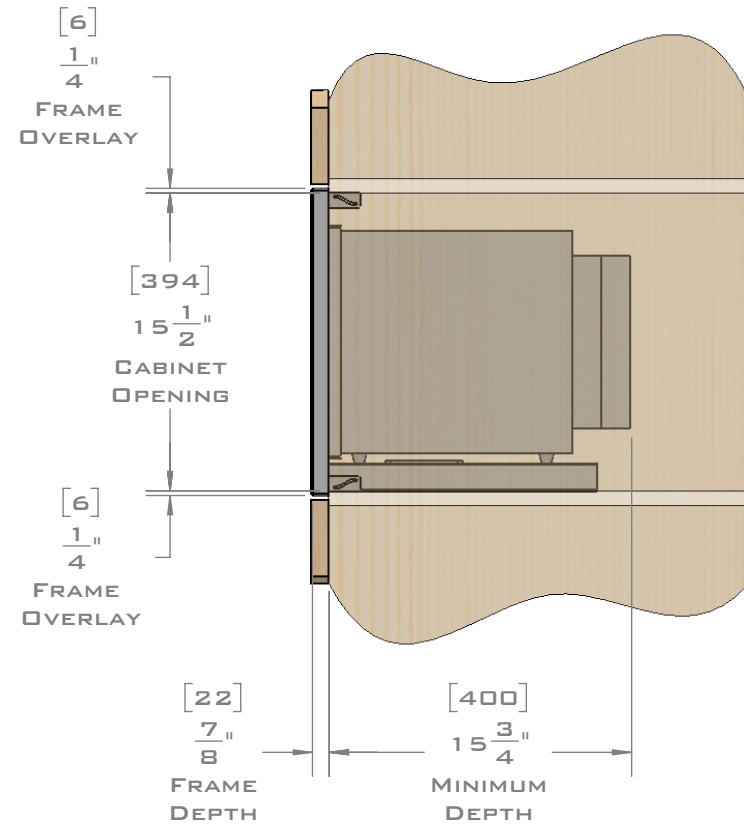

**EUROTRIM™**

**PLANNING GUIDE**  
**EU24.2128**  
 MICROWAVE TRIM KIT  
**FLUSH MOUNT**

EUROTRIM MICROWAVE TRIM KITS ARE SUPPLIED COMPLETE WITH ALL HARDWARE REQUIRED.  
 OUR UNIQUE STOPPADS ALLOW FOR A PERFECT INSTALLATION EVERY TIME.  
 -  
 FOR VENTILATION A 6 SQUARE INCH (39 SQ.CM.) CUT OUT MUST BE PLACED IN THE REAR OF THE CABINET.  
 FAILURE TO DO SO MAY CAUSE DAMAGE TO THE MICROWAVE OVEN AND OR CABINET.

DIMENSIONS  
 IN [ ] ARE  
 MILLIMETER

**EUROTRIM™**

**PLANNING GUIDE**  
**EU24.2128**  
MICROWAVE TRIM KIT  
**SURFACE MOUNT**

EUROTRIM MICROWAVE TRIM KITS ARE SUPPLIED COMPLETE WITH ALL HARDWARE REQUIRED.  
OUR UNIQUE STOPPADS ALLOW FOR A PERFECT INSTALLATION EVERY TIME.

FOR VENTILATION A 6 SQUARE INCH (39 SQ.CM.) CUT OUT MUST BE PLACED IN THE REAR OF THE CABINET.  
FAILURE TO DO SO MAY CAUSE DAMAGE TO THE MICROWAVE OVEN AND OR CABINET.

DIMENSIONS  
IN [ ] ARE  
MILLIMETER