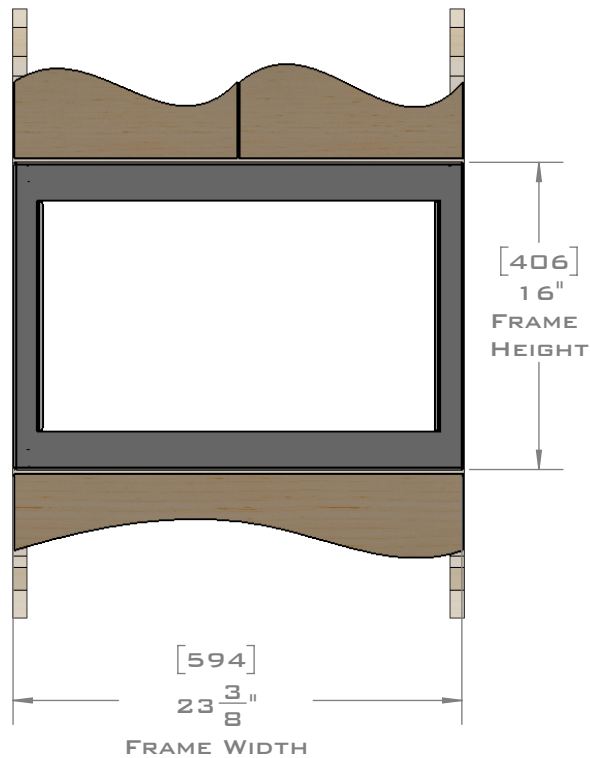

**EUROTRIM™**

**PLANNING GUIDE**  
**EU24.2128**  
 MICROWAVE TRIM KIT  
**FLUSH MOUNT**

EUROTRIM MICROWAVE TRIM KITS ARE SUPPLIED COMPLETE WITH ALL HARDWARE REQUIRED.  
 OUR UNIQUE STOPPADS ALLOW FOR A PERFECT INSTALLATION EVERY TIME.  
 -  
 FOR VENTILATION A 6 SQUARE INCH (39 SQ.CM.) CUT OUT MUST BE PLACED IN THE REAR OF THE CABINET.  
 FAILURE TO DO SO MAY CAUSE DAMAGE TO THE MICROWAVE OVEN AND OR CABINET.

DIMENSIONS  
 IN [ ] ARE  
 MILLIMETER

**EUROTRIM™**

**PLANNING GUIDE**  
**EU24.2128**  
MICROWAVE TRIM KIT  
**SURFACE MOUNT**

EUROTRIM MICROWAVE TRIM KITS ARE SUPPLIED COMPLETE WITH ALL HARDWARE REQUIRED.  
OUR UNIQUE STOPPADS ALLOW FOR A PERFECT INSTALLATION EVERY TIME.

FOR VENTILATION A 6 SQUARE INCH (39 SQ.CM.) CUT OUT MUST BE PLACED IN THE REAR OF THE CABINET.  
FAILURE TO DO SO MAY CAUSE DAMAGE TO THE MICROWAVE OVEN AND OR CABINET.

DIMENSIONS  
IN [ ] ARE  
MILLIMETER