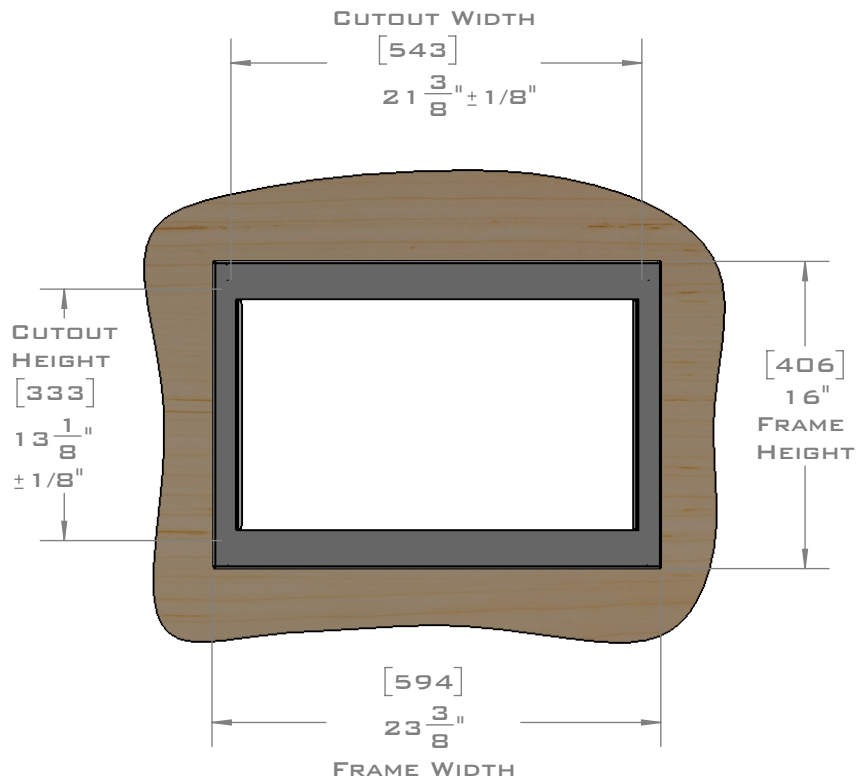

**EUROTRIM™**

**PLANNING GUIDE**  
**EU24.2128**  
 MICROWAVE TRIM KIT  
**FLUSH MOUNT**

EUROTRIM MICROWAVE TRIM KITS ARE SUPPLIED COMPLETE WITH ALL HARDWARE REQUIRED.  
 OUR UNIQUE STOPPADS ALLOW FOR A PERFECT INSTALLATION EVERY TIME.  
 -  
 FOR VENTILATION A 6 SQUARE INCH (39 SQ.CM.) CUT OUT MUST BE PLACED IN THE REAR OF THE CABINET.  
 FAILURE TO DO SO MAY CAUSE DAMAGE TO THE MICROWAVE OVEN AND OR CABINET.

DIMENSIONS  
 IN [ ] ARE  
 MILLIMETER

**EUROTRIM™**

**PLANNING GUIDE**  
**EU24.2128**  
MICROWAVE TRIM KIT  
**SURFACE MOUNT**

EUROTRIM MICROWAVE TRIM KITS ARE SUPPLIED COMPLETE WITH ALL HARDWARE REQUIRED.  
OUR UNIQUE STOPPADS ALLOW FOR A PERFECT INSTALLATION EVERY TIME.