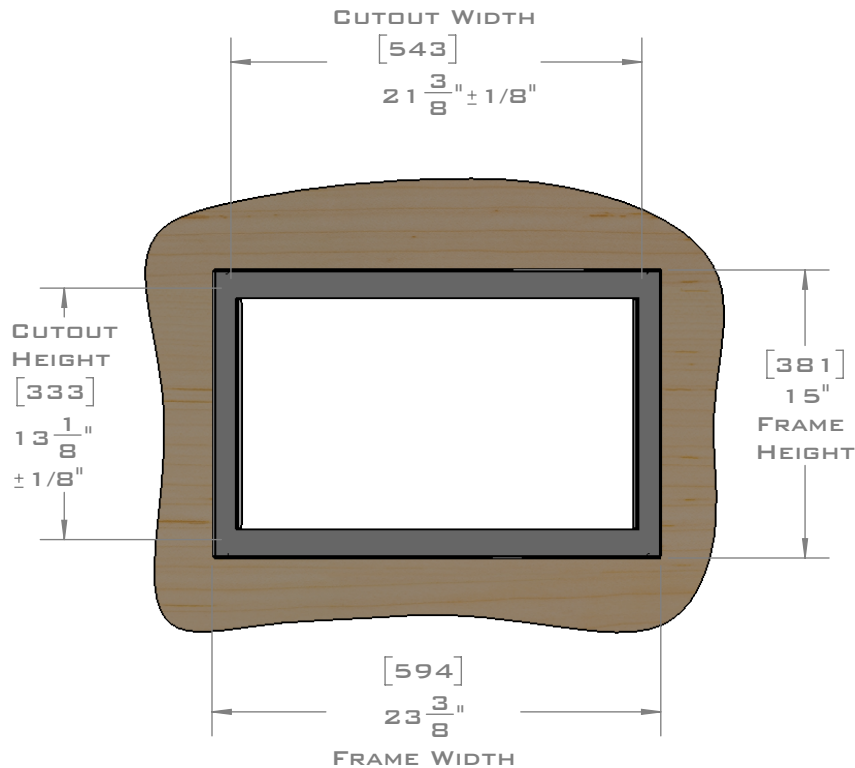

EUROTRIM™

PLANNING GUIDE
EU24.2127
MICROWAVE TRIM KIT
SURFACE MOUNT

EUROTRIM MICROWAVE TRIM KITS ARE SUPPLIED COMPLETE WITH ALL HARDWARE REQUIRED.
OUR UNIQUE STOPPADS ALLOW FOR A PERFECT INSTALLATION EVERY TIME.

FOR VENTILATION A 6 SQUARE INCH (39 SQ.CM.) CUT OUT MUST BE PLACED IN THE REAR OF THE CABINET.
FAILURE TO DO SO MAY CAUSE DAMAGE TO THE MICROWAVE OVEN AND OR CABINET.

DIMENSIONS
IN [ ] ARE
MILLIMETER