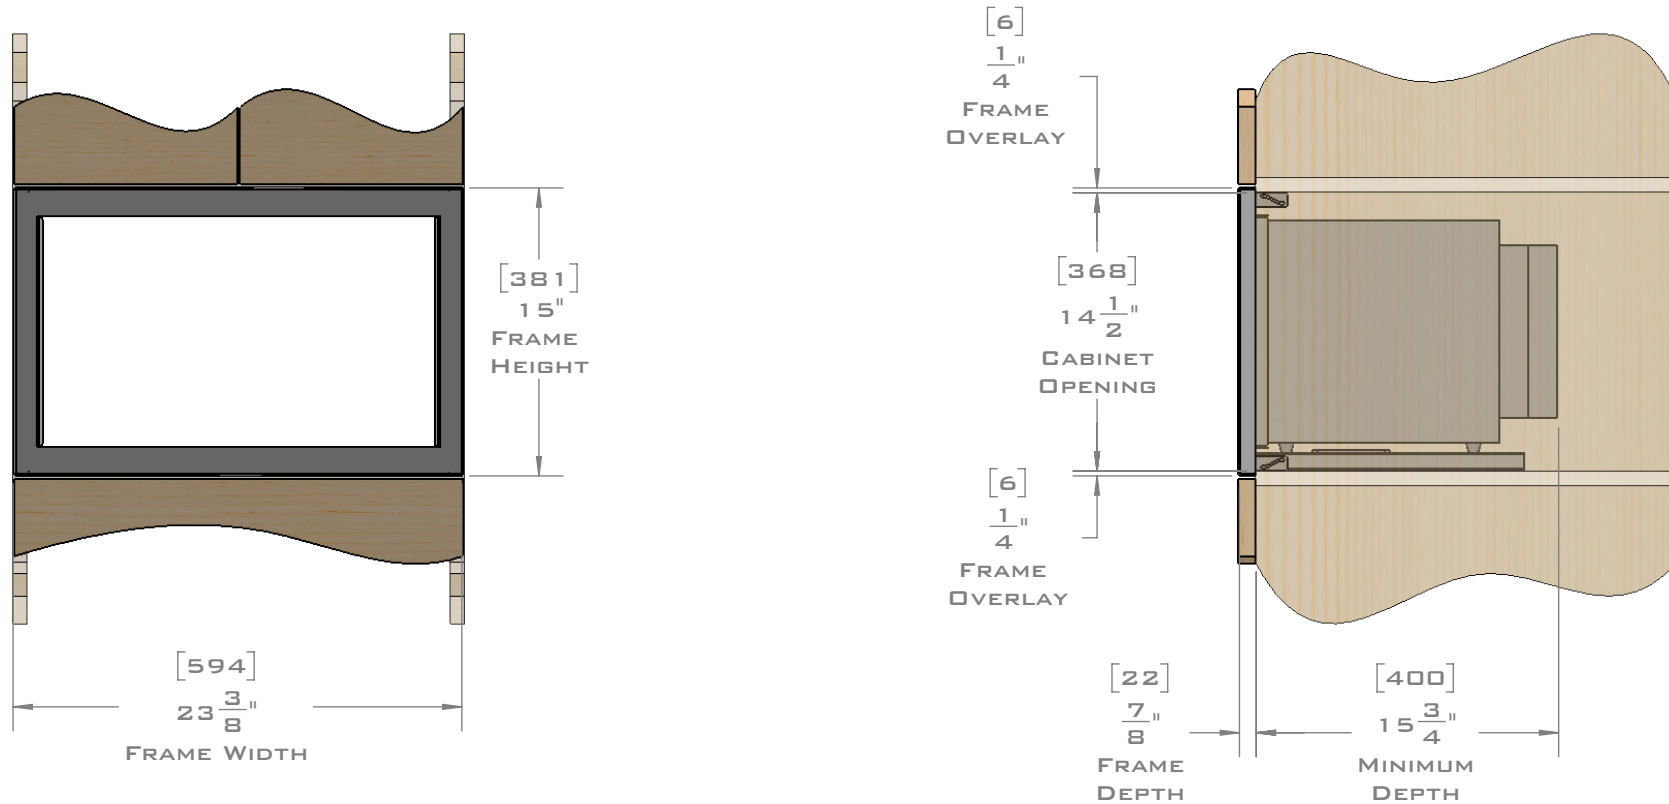

EUROTRIM™

PLANNING GUIDE
EU24.2127
MICROWAVE TRIM KIT
FLUSH MOUNT

EUROTRIM MICROWAVE TRIM KITS ARE SUPPLIED COMPLETE WITH ALL HARDWARE REQUIRED.
OUR UNIQUE STOPPADS ALLOW FOR A PERFECT INSTALLATION EVERY TIME.

FOR VENTILATION A 6 SQUARE INCH (39 SQ.CM.) CUT OUT MUST BE PLACED IN THE REAR OF THE CABINET.
FAILURE TO DO SO MAY CAUSE DAMAGE TO THE MICROWAVE OVEN AND OR CABINET.

DIMENSIONS
IN [ ] ARE
MILLIMETER