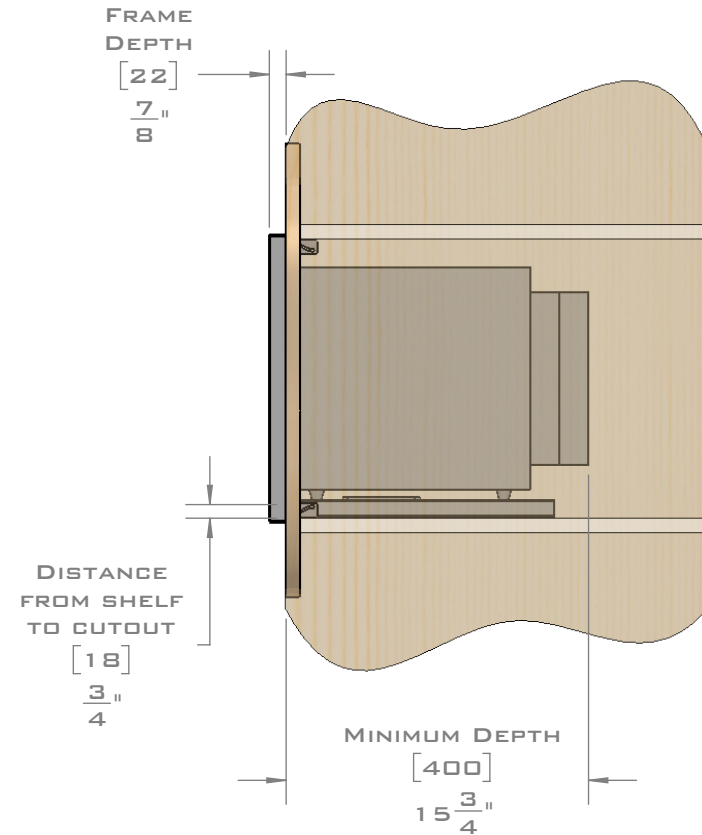

EUROTRIM™

PLANNING GUIDE
EU24.2127
MICROWAVE TRIM KIT
SURFACE MOUNT

EUROTRIM MICROWAVE TRIM KITS ARE SUPPLIED COMPLETE WITH ALL HARDWARE REQUIRED.
OUR UNIQUE STOPPADS ALLOW FOR A PERFECT INSTALLATION EVERY TIME.

FOR VENTILATION A 6 SQUARE INCH (39 SQ.CM.) CUT OUT MUST BE PLACED IN THE REAR OF THE CABINET.
FAILURE TO DO SO MAY CAUSE DAMAGE TO THE MICROWAVE OVEN AND OR CABINET.

DIMENSIONS
IN [ ] ARE
MILLIMETER