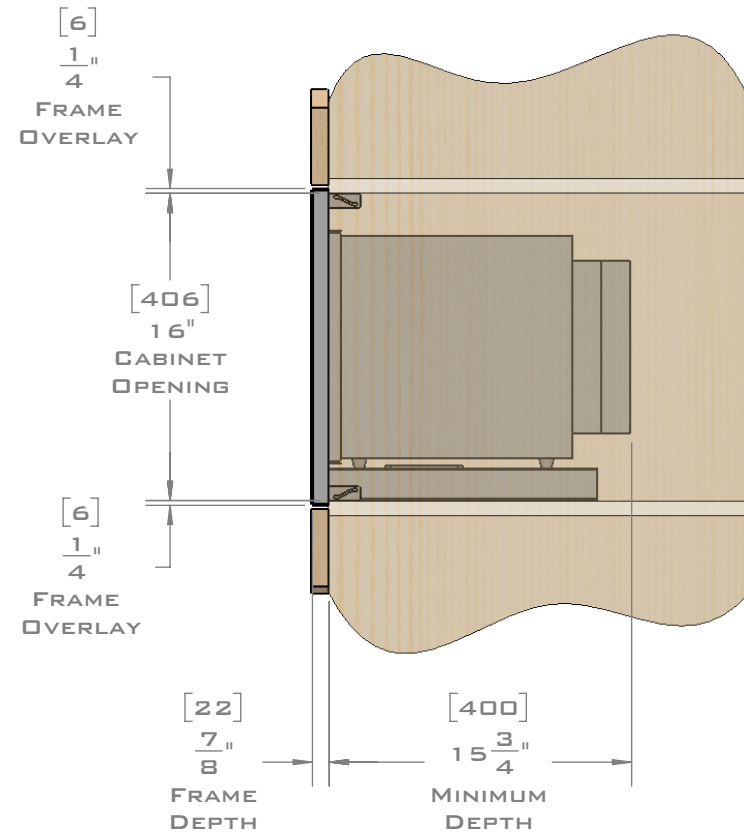

**EUROTRIM™**

**PLANNING GUIDE**  
**EU24.2125**  
MICROWAVE TRIM KIT  
**FLUSH MOUNT**

EUROTRIM MICROWAVE TRIM KITS ARE SUPPLIED COMPLETE WITH ALL HARDWARE REQUIRED.  
OUR UNIQUE STOPPADS ALLOW FOR A PERFECT INSTALLATION EVERY TIME.

FOR VENTILATION A 6 SQUARE INCH (39 SQ.CM.) CUT OUT MUST BE PLACED IN THE REAR OF THE CABINET.  
FAILURE TO DO SO MAY CAUSE DAMAGE TO THE MICROWAVE OVEN AND OR CABINET.

DIMENSIONS  
IN [ ] ARE  
MILLIMETER