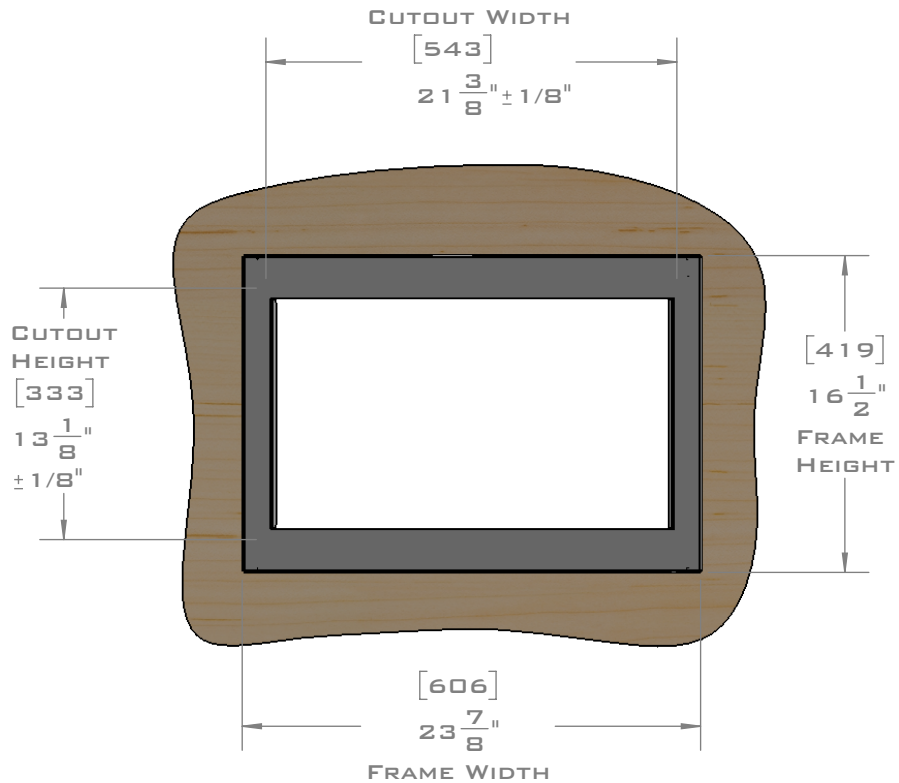

EUROTRIM™

PLANNING GUIDE
EU24.2125
MICROWAVE TRIM KIT
SURFACE MOUNT

EUROTRIM MICROWAVE TRIM KITS ARE SUPPLIED COMPLETE WITH ALL HARDWARE REQUIRED.
OUR UNIQUE STOPPADS ALLOW FOR A PERFECT INSTALLATION EVERY TIME.

FOR VENTILATION A 6 SQUARE INCH (39 SQ.CM.) CUT OUT MUST BE PLACED IN THE REAR OF THE CABINET.
FAILURE TO DO SO MAY CAUSE DAMAGE TO THE MICROWAVE OVEN AND OR CABINET.

DIMENSIONS
IN [ ] ARE
MILLIMETER