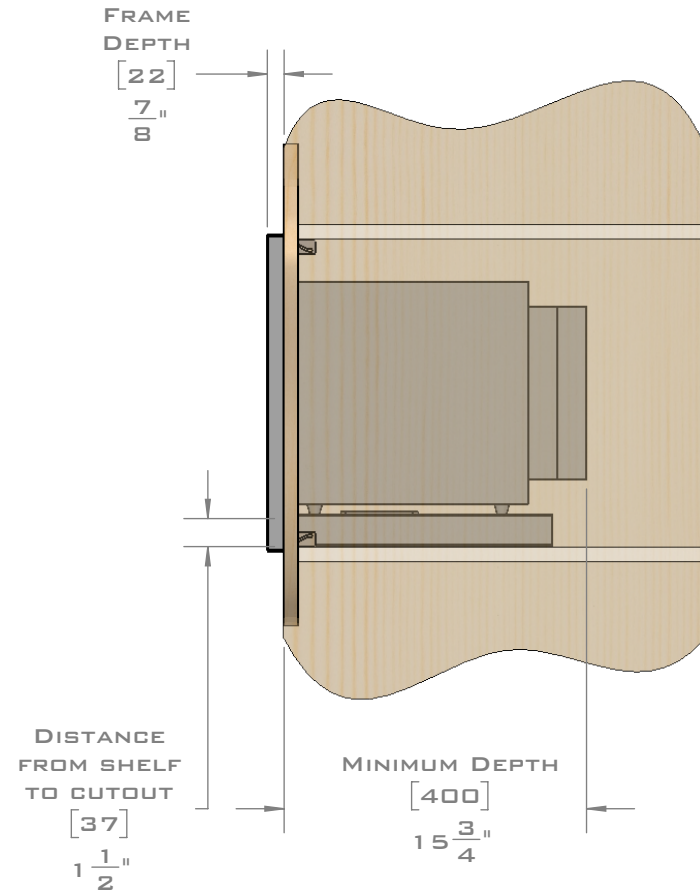

EUROTRIM™

PLANNING GUIDE
EU24.2125
MICROWAVE TRIM KIT
SURFACE MOUNT

EUROTRIM MICROWAVE TRIM KITS ARE SUPPLIED COMPLETE WITH ALL HARDWARE REQUIRED.
OUR UNIQUE STOPPADS ALLOW FOR A PERFECT INSTALLATION EVERY TIME.

FOR VENTILATION A 6 SQUARE INCH (39 SQ.CM.) CUT OUT MUST BE PLACED IN THE REAR OF THE CABINET.
FAILURE TO DO SO MAY CAUSE DAMAGE TO THE MICROWAVE OVEN AND OR CABINET.

DIMENSIONS
IN [ ] ARE
MILLIMETER