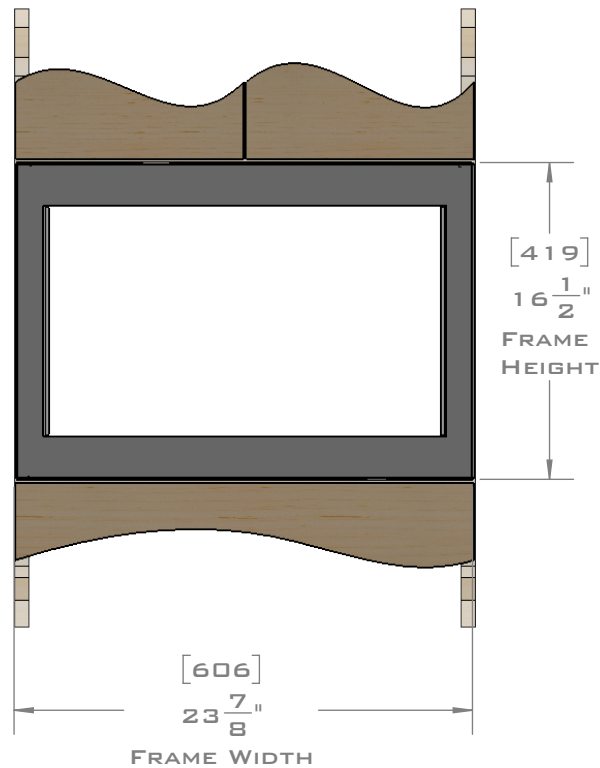

EUROTRIM™

PLANNING GUIDE
EU24.2125
MICROWAVE TRIM KIT
FLUSH MOUNT

EUROTRIM MICROWAVE TRIM KITS ARE SUPPLIED COMPLETE WITH ALL HARDWARE REQUIRED.
OUR UNIQUE STOPPADS ALLOW FOR A PERFECT INSTALLATION EVERY TIME.

FOR VENTILATION A 6 SQUARE INCH (39 SQ.CM.) CUT OUT MUST BE PLACED IN THE REAR OF THE CABINET.
FAILURE TO DO SO MAY CAUSE DAMAGE TO THE MICROWAVE OVEN AND OR CABINET.

DIMENSIONS
IN [ ] ARE
MILLIMETER