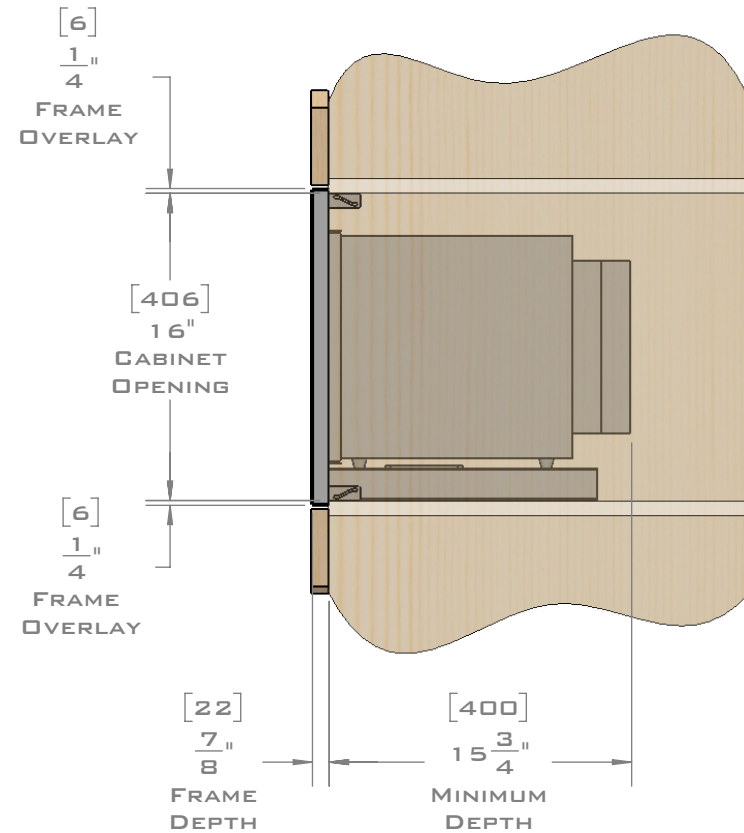

EUROTRIM™

PLANNING GUIDE
EU24.2123
MICROWAVE TRIM KIT
FLUSH MOUNT

EUROTRIM MICROWAVE TRIM KITS ARE SUPPLIED COMPLETE WITH ALL HARDWARE REQUIRED.
OUR UNIQUE STOPPADS ALLOW FOR A PERFECT INSTALLATION EVERY TIME.

FOR VENTILATION A 6 SQUARE INCH (39 SQ.CM.) CUT OUT MUST BE PLACED IN THE REAR OF THE CABINET.
FAILURE TO DO SO MAY CAUSE DAMAGE TO THE MICROWAVE OVEN AND OR CABINET.

DIMENSIONS
IN [] ARE
MILLIMETER

EUROTRIM™