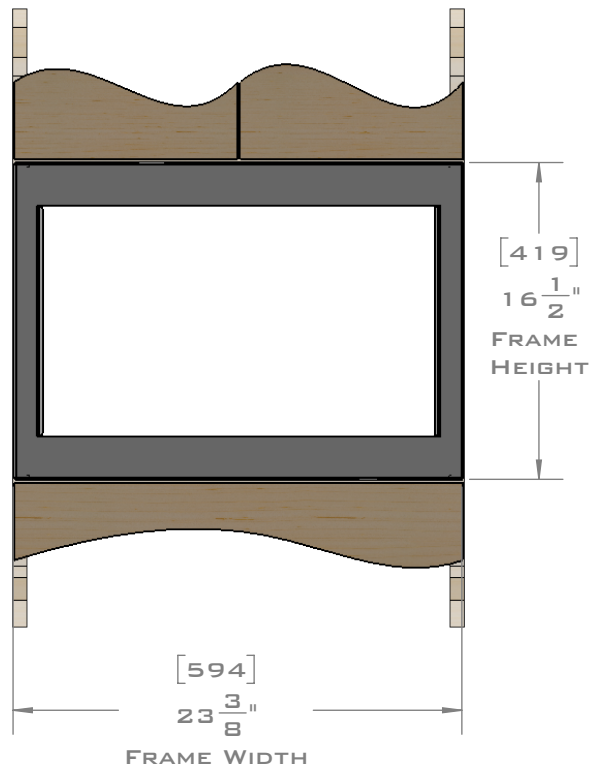

EUROTRIM™

PLANNING GUIDE
EU24.2123
MICROWAVE TRIM KIT
FLUSH MOUNT

EUROTRIM MICROWAVE TRIM KITS ARE SUPPLIED COMPLETE WITH ALL HARDWARE REQUIRED.
OUR UNIQUE STOPPADS ALLOW FOR A PERFECT INSTALLATION EVERY TIME.

FOR VENTILATION A 6 SQUARE INCH (39 SQ.CM.) CUT OUT MUST BE PLACED IN THE REAR OF THE CABINET.
FAILURE TO DO SO MAY CAUSE DAMAGE TO THE MICROWAVE OVEN AND OR CABINET.

DIMENSIONS
IN [ ] ARE
MILLIMETER