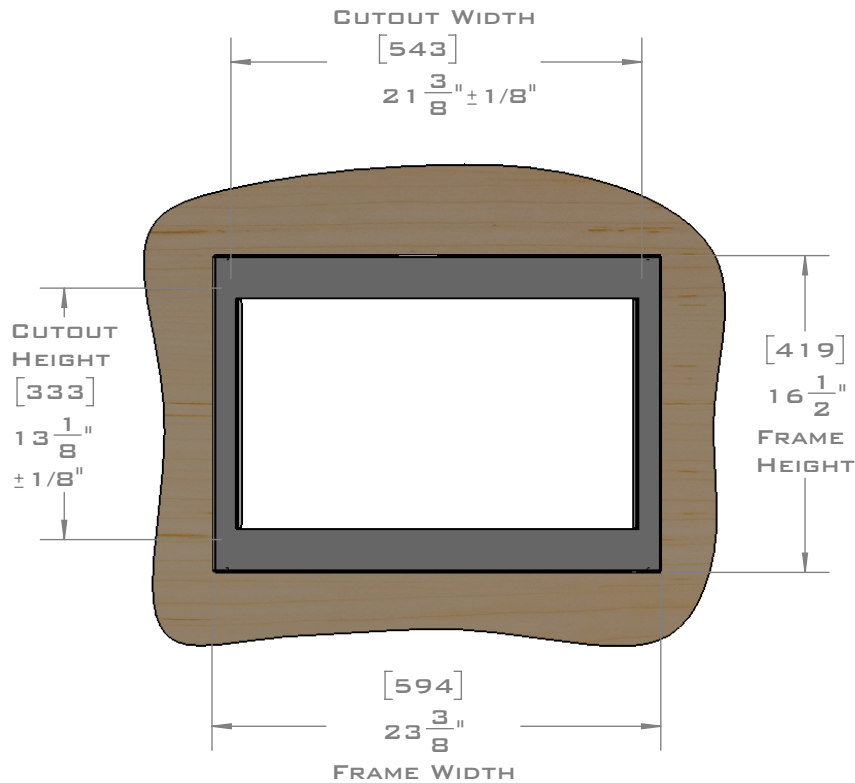

EUROTRIM™

PLANNING GUIDE
EU24.2123
MICROWAVE TRIM KIT
SURFACE MOUNT

EUROTRIM MICROWAVE TRIM KITS ARE SUPPLIED COMPLETE WITH ALL HARDWARE REQUIRED.
OUR UNIQUE STOPPADS ALLOW FOR A PERFECT INSTALLATION EVERY TIME.

FOR VENTILATION A 6 SQUARE INCH (39 SQ.CM.) CUT OUT MUST BE PLACED IN THE REAR OF THE CABINET.
FAILURE TO DO SO MAY CAUSE DAMAGE TO THE MICROWAVE OVEN AND OR CABINET.

DIMENSIONS
IN [ ] ARE
MILLIMETER