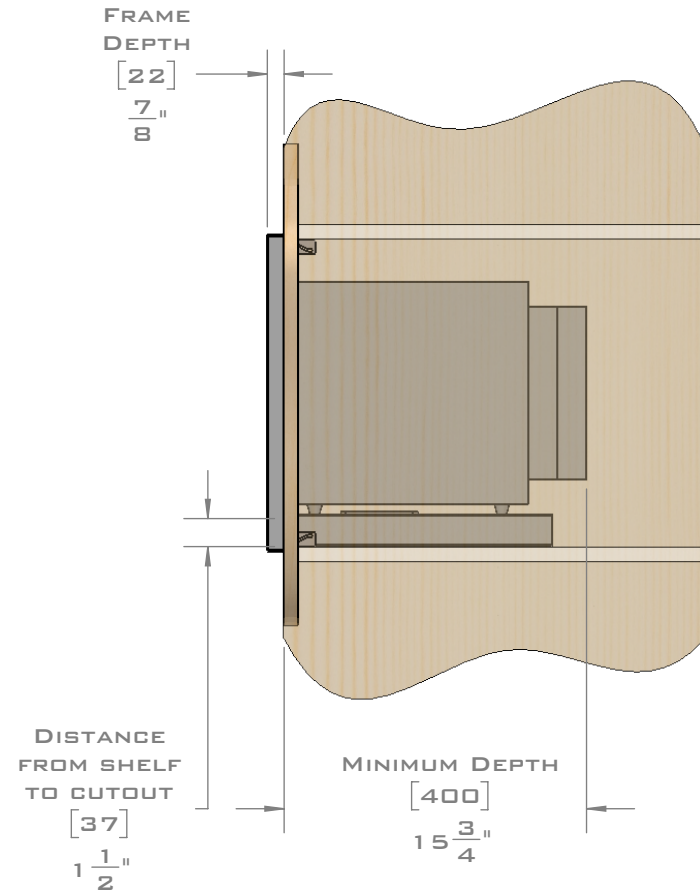

EUROTRIM™

PLANNING GUIDE
EU24.2123
MICROWAVE TRIM KIT
SURFACE MOUNT

EUROTRIM MICROWAVE TRIM KITS ARE SUPPLIED COMPLETE WITH ALL HARDWARE REQUIRED.
OUR UNIQUE STOPPADS ALLOW FOR A PERFECT INSTALLATION EVERY TIME.

FOR VENTILATION A 6 SQUARE INCH (39 SQ.CM.) CUT OUT MUST BE PLACED IN THE REAR OF THE CABINET.
FAILURE TO DO SO MAY CAUSE DAMAGE TO THE MICROWAVE OVEN AND OR CABINET.

DIMENSIONS
IN [ ] ARE
MILLIMETER