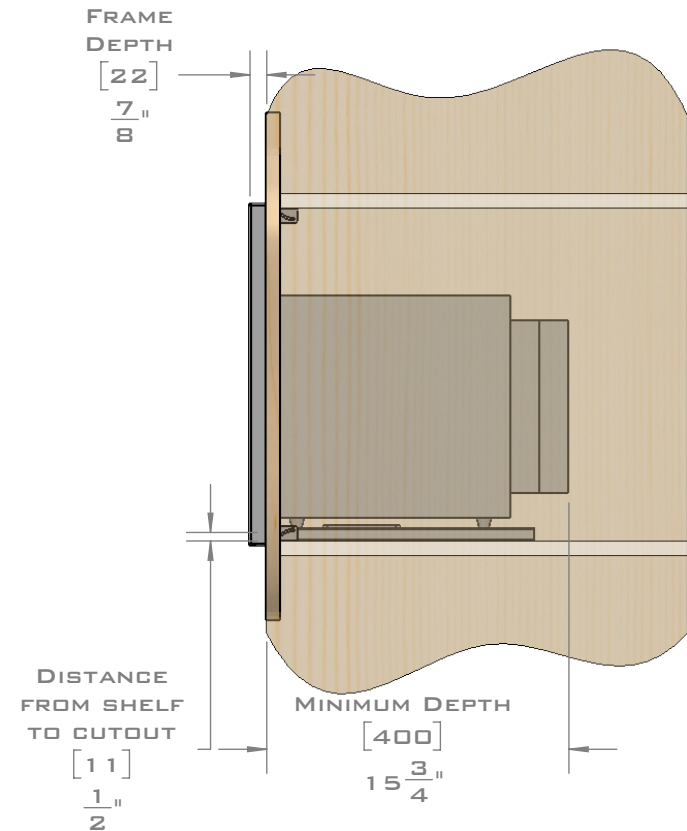

**EUROTRIM™**

**PLANNING GUIDE**  
**EU24.2121**  
 MICROWAVE TRIM KIT  
**FLUSH MOUNT**

TO COORDINATE  
 IN WIDTH AND HEIGHT WITH  
 595MM WIDE  
 MIELE  
 APPLIANCE

EUROTRIM MICROWAVE TRIM KITS ARE SUPPLIED COMPLETE WITH ALL HARDWARE REQUIRED.  
 OUR UNIQUE STOPPADS ALLOW FOR A PERFECT INSTALLATION EVERY TIME.

FOR VENTILATION A 6 SQUARE INCH (39 SQ.CM.) CUT OUT MUST BE PLACED IN THE REAR OF THE CABINET.  
 FAILURE TO DO SO MAY CAUSE DAMAGE TO THE MICROWAVE OVEN AND OR CABINET.

DIMENSIONS  
 IN [ ] ARE  
 MILLIMETER

**EUROTRIM™**

**PLANNING GUIDE**  
**EU24.2121**  
 MICROWAVE TRIM KIT

**SURFACE MOUNT**

**TO COORDINATE  
 IN WIDTH AND HEIGHT WITH  
 595MM WIDE  
 MIELE  
 APPLIANCE**

**EUROTRIM MICROWAVE TRIM KITS ARE SUPPLIED COMPLETE WITH ALL HARDWARE REQUIRED.  
 OUR UNIQUE STOPPADS ALLOW FOR A PERFECT INSTALLATION EVERY TIME.**