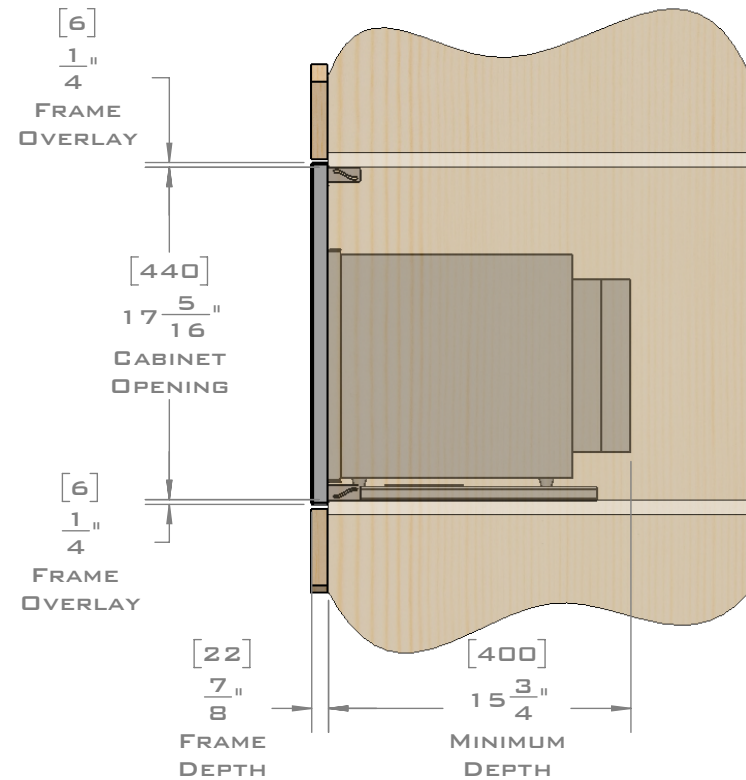

**EUROTRIM™**

**PLANNING GUIDE**  
**EU24.2121**  
 MICROWAVE TRIM KIT  
**FLUSH MOUNT**

TO COORDINATE  
 IN WIDTH AND HEIGHT WITH  
 595MM WIDE  
 MIELE  
 APPLIANCE

EUROTRIM MICROWAVE TRIM KITS ARE SUPPLIED COMPLETE WITH ALL HARDWARE REQUIRED.  
 OUR UNIQUE STOPPADS ALLOW FOR A PERFECT INSTALLATION EVERY TIME.

FOR VENTILATION A 6 SQUARE INCH (39 SQ.CM.) CUT OUT MUST BE PLACED IN THE REAR OF THE CABINET.  
 FAILURE TO DO SO MAY CAUSE DAMAGE TO THE MICROWAVE OVEN AND OR CABINET.

DIMENSIONS  
 IN [ ] ARE  
 MILLIMETER

**EUROTRIM™**

**PLANNING GUIDE**  
**EU24.2121**  
 MICROWAVE TRIM KIT

**SURFACE MOUNT**

**TO COORDINATE  
 IN WIDTH AND HEIGHT WITH  
 595MM WIDE  
 MIELE  
 APPLIANCE**

**EUROTRIM MICROWAVE TRIM KITS ARE SUPPLIED COMPLETE WITH ALL HARDWARE REQUIRED.  
 OUR UNIQUE STOPPADS ALLOW FOR A PERFECT INSTALLATION EVERY TIME.**