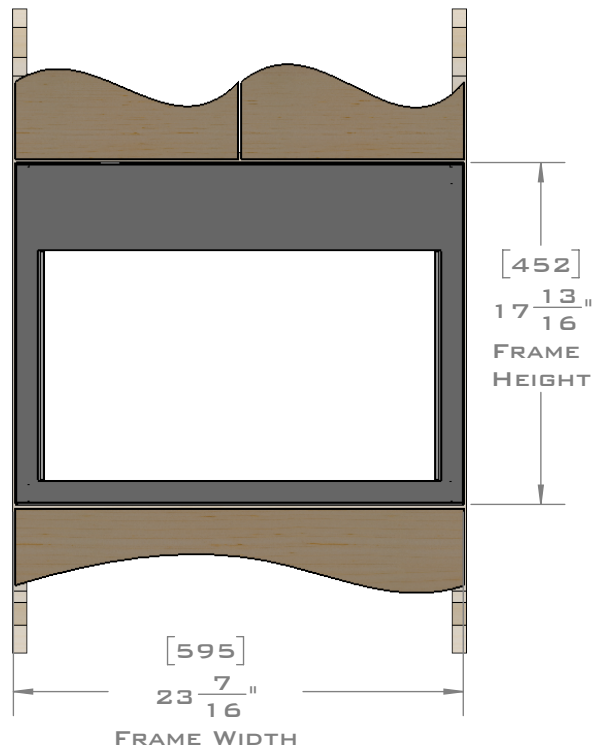

**EUROTRIM™**

**PLANNING GUIDE**  
**EU24.2121**  
 MICROWAVE TRIM KIT  
**FLUSH MOUNT**

TO COORDINATE  
 IN WIDTH AND HEIGHT WITH  
 595MM WIDE  
 MIELE  
 APPLIANCE

EUROTRIM MICROWAVE TRIM KITS ARE SUPPLIED COMPLETE WITH ALL HARDWARE REQUIRED.  
 OUR UNIQUE STOPPADS ALLOW FOR A PERFECT INSTALLATION EVERY TIME.

FOR VENTILATION A 6 SQUARE INCH (39 SQ.CM.) CUT OUT MUST BE PLACED IN THE REAR OF THE CABINET.  
 FAILURE TO DO SO MAY CAUSE DAMAGE TO THE MICROWAVE OVEN AND OR CABINET.

DIMENSIONS  
 IN [ ] ARE  
 MILLIMETER

**EUROTRIM™**

**PLANNING GUIDE**  
**EU24.2121**  
 MICROWAVE TRIM KIT

**SURFACE MOUNT**

**TO COORDINATE  
 IN WIDTH AND HEIGHT WITH  
 595MM WIDE  
 MIELE  
 APPLIANCE**

**EUROTRIM MICROWAVE TRIM KITS ARE SUPPLIED COMPLETE WITH ALL HARDWARE REQUIRED.  
 OUR UNIQUE STOPPADS ALLOW FOR A PERFECT INSTALLATION EVERY TIME.**