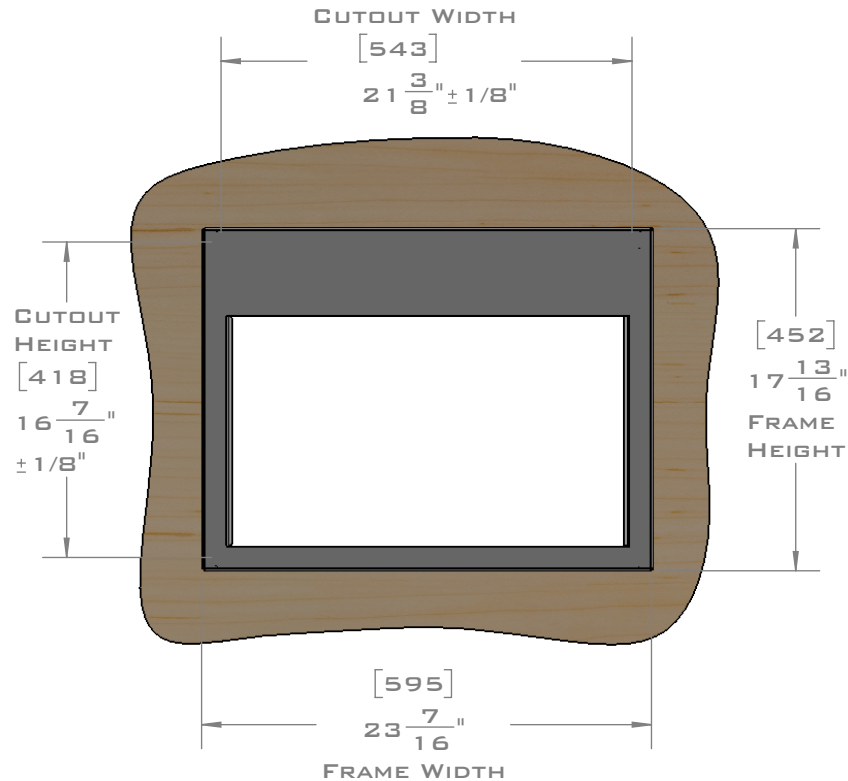

**EUROTRIM™**

**PLANNING GUIDE**  
**EU24.2121**  
 MICROWAVE TRIM KIT  
**FLUSH MOUNT**

TO COORDINATE  
 IN WIDTH AND HEIGHT WITH  
 595MM WIDE  
 MIELE  
 APPLIANCE

EUROTRIM MICROWAVE TRIM KITS ARE SUPPLIED COMPLETE WITH ALL HARDWARE REQUIRED.  
 OUR UNIQUE STOPPADS ALLOW FOR A PERFECT INSTALLATION EVERY TIME.

FOR VENTILATION A 6 SQUARE INCH (39 SQ.CM.) CUT OUT MUST BE PLACED IN THE REAR OF THE CABINET.  
 FAILURE TO DO SO MAY CAUSE DAMAGE TO THE MICROWAVE OVEN AND OR CABINET.

DIMENSIONS  
 IN [ ] ARE  
 MILLIMETER

**EUROTRIM™**

**PLANNING GUIDE**  
**EU24.2121**  
 MICROWAVE TRIM KIT

**SURFACE MOUNT**

**TO COORDINATE  
 IN WIDTH AND HEIGHT WITH  
 595MM WIDE  
 MIELE  
 APPLIANCE**

**EUROTRIM MICROWAVE TRIM KITS ARE SUPPLIED COMPLETE WITH ALL HARDWARE REQUIRED.  
 OUR UNIQUE STOPPADS ALLOW FOR A PERFECT INSTALLATION EVERY TIME.**