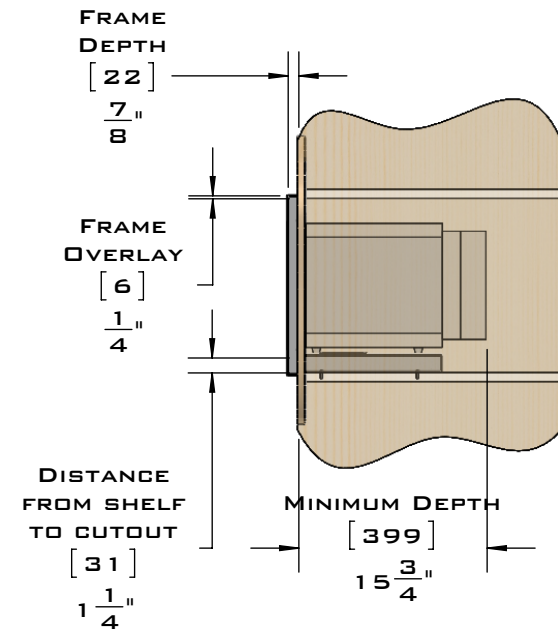

EUROTRIM™

PLANNING GUIDE
EU24.2087
MICROWAVE TRIM KIT
SURFACE MOUNT

EUROTRIM MICROWAVE TRIM KITS ARE SUPPLIED COMPLETE WITH ALL HARDWARE REQUIRED.
OUR UNIQUE STOPPADS ALLOW FOR A PERFECT INSTALLATION EVERY TIME.

FOR VENTILATION A 6 SQUARE INCH (39 SQ.CM.) CUT OUT MUST BE PLACED IN THE REAR OF THE CABINET.
FAILURE TO DO SO MAY CAUSE DAMAGE TO THE MICROWAVE OVEN AND OR CABINET.

DIMENSIONS
IN [ ] ARE
MILLIMETER