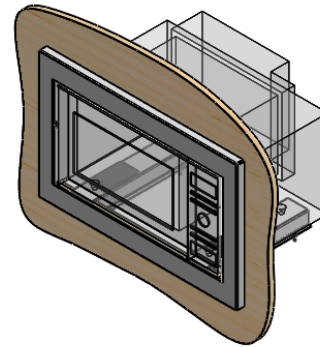

EUROTRIM™

PLANNING GUIDE
EU24.2087
MICROWAVE TRIM KIT
SURFACE MOUNT

EUROTRIM MICROWAVE TRIM KITS ARE SUPPLIED COMPLETE WITH ALL HARDWARE REQUIRED.
OUR UNIQUE STOPPADS ALLOW FOR A PERFECT INSTALLATION EVERY TIME.

FOR VENTILATION A 6 SQUARE INCH (39 SQ.CM.) CUT OUT MUST BE PLACED IN THE REAR OF THE CABINET.
FAILURE TO DO SO MAY CAUSE DAMAGE TO THE MICROWAVE OVEN AND OR CABINET.

DIMENSIONS
IN [ ] ARE
MILLIMETER