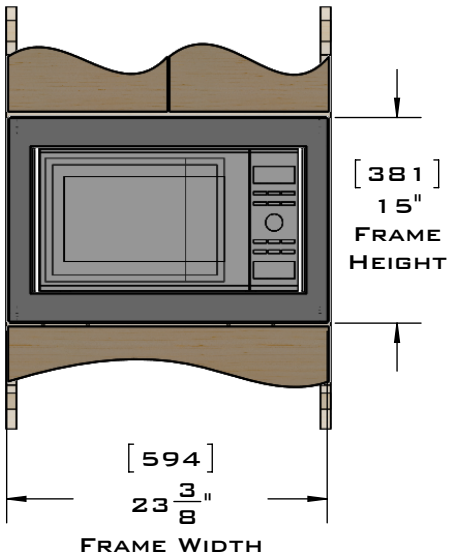

EUROTRIM MICROWAVE TRIM KITS ARE SUPPLIED COMPLETE WITH ALL HARDWARE REQUIRED.
OUR UNIQUE STOPPADS ALLOW FOR A PERFECT INSTALLATION EVERY TIME.

FOR VENTILATION A 6 SQUARE INCH (39 SQ.CM.) CUT OUT MUST BE PLACED IN THE REAR OF THE CABINET.
FAILURE TO DO SO MAY CAUSE DAMAGE TO THE MICROWAVE OVEN AND OR CABINET.

DIMENSIONS
IN [ ] ARE
MILLIMETER