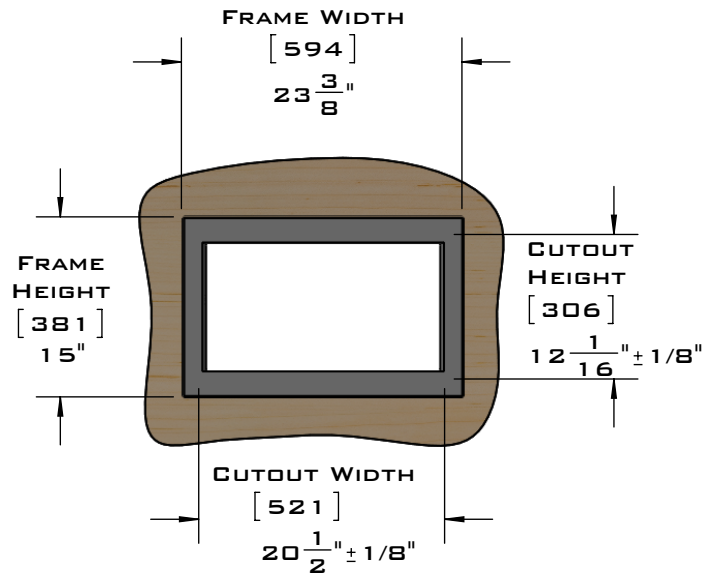

EUROTRIM™

PLANNING GUIDE
EU24.2087
MICROWAVE TRIM KIT
SURFACE MOUNT

EUROTRIM MICROWAVE TRIM KITS ARE SUPPLIED COMPLETE WITH ALL HARDWARE REQUIRED.
OUR UNIQUE STOPPADS ALLOW FOR A PERFECT INSTALLATION EVERY TIME.

FOR VENTILATION A 6 SQUARE INCH (39 SQ.CM.) CUT OUT MUST BE PLACED IN THE REAR OF THE CABINET.
FAILURE TO DO SO MAY CAUSE DAMAGE TO THE MICROWAVE OVEN AND OR CABINET.

DIMENSIONS
IN [ ] ARE
MILLIMETER