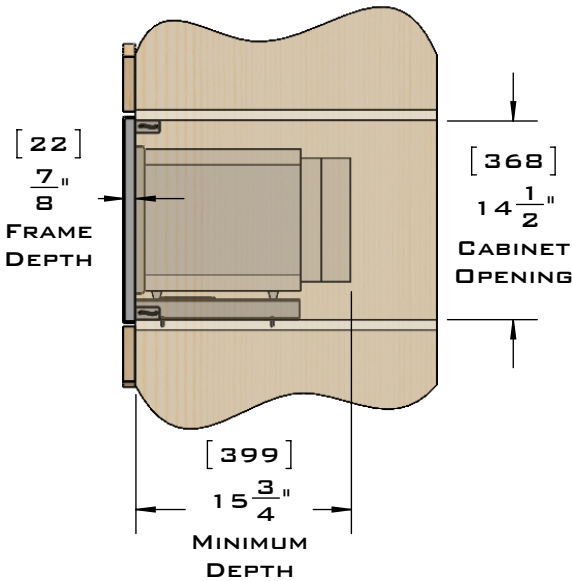

EUROTRIM MICROWAVE TRIM KITS ARE SUPPLIED COMPLETE WITH ALL HARDWARE REQUIRED.
OUR UNIQUE STOPPADS ALLOW FOR A PERFECT INSTALLATION EVERY TIME.

FOR VENTILATION A 6 SQUARE INCH (39 SQ.CM.) CUT OUT MUST BE PLACED IN THE REAR OF THE CABINET.
FAILURE TO DO SO MAY CAUSE DAMAGE TO THE MICROWAVE OVEN AND OR CABINET.

DIMENSIONS
IN [ ] ARE
MILLIMETER