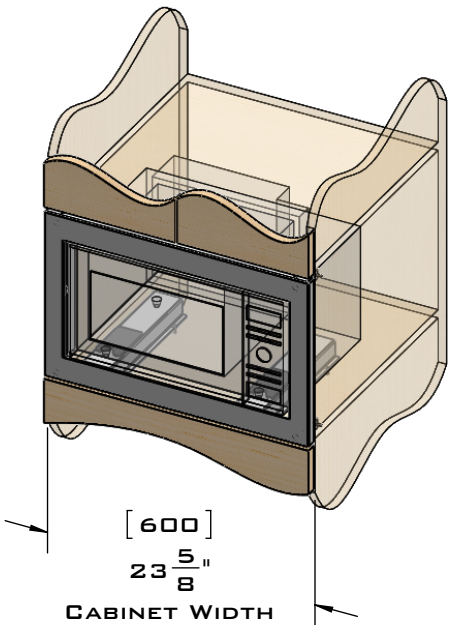

PLANNING GUIDE
EU24.2087
 MICROWAVE TRIM KIT
FLUSH MOUNT

EUROTRIM MICROWAVE TRIM KITS ARE SUPPLIED COMPLETE WITH ALL HARDWARE REQUIRED.
 OUR UNIQUE STOPPADS ALLOW FOR A PERFECT INSTALLATION EVERY TIME.

FOR VENTILATION A 6 SQUARE INCH (39 SQ.CM.) CUT OUT MUST BE PLACED IN THE REAR OF THE CABINET.
 FAILURE TO DO SO MAY CAUSE DAMAGE TO THE MICROWAVE OVEN AND OR CABINET.

DIMENSIONS
 IN [] ARE
 MILLIMETER