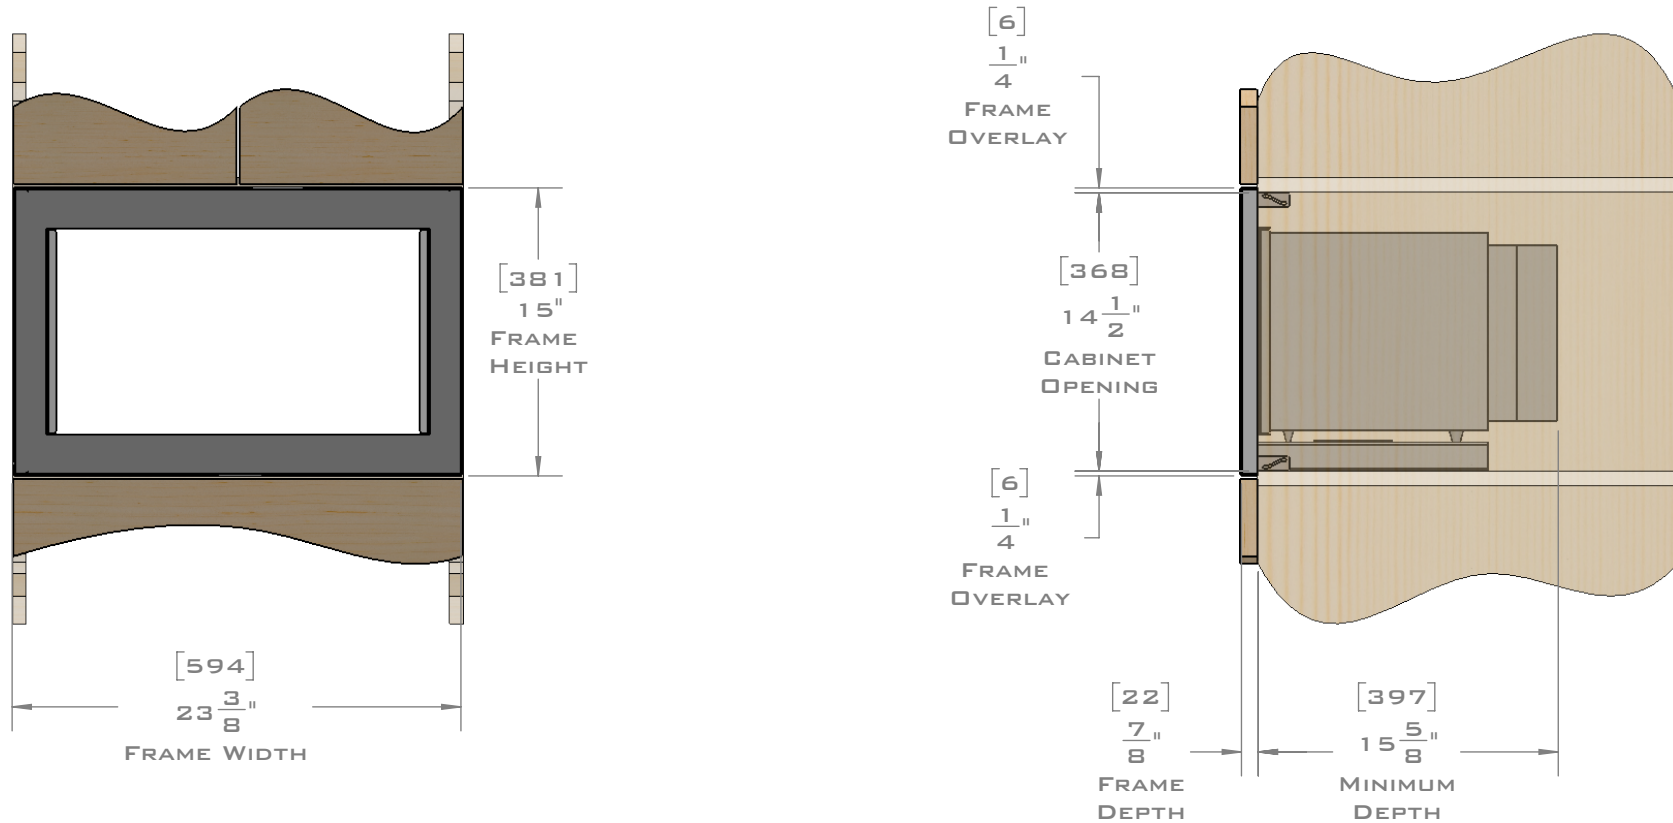

EUROTRIM™

PLANNING GUIDE
EU24.20873
MICROWAVE TRIM KIT
FLUSH MOUNT

EUROTRIM MICROWAVE TRIM KITS ARE SUPPLIED COMPLETE WITH ALL HARDWARE REQUIRED.
OUR UNIQUE STOPPADS ALLOW FOR A PERFECT INSTALLATION EVERY TIME.

FOR VENTILATION A 6 SQUARE INCH (39 SQ.CM.) CUT OUT MUST BE PLACED IN THE REAR OF THE CABINET.
FAILURE TO DO SO MAY CAUSE DAMAGE TO THE MICROWAVE OVEN AND OR CABINET.

DIMENSIONS
IN [ ] ARE
MILLIMETER