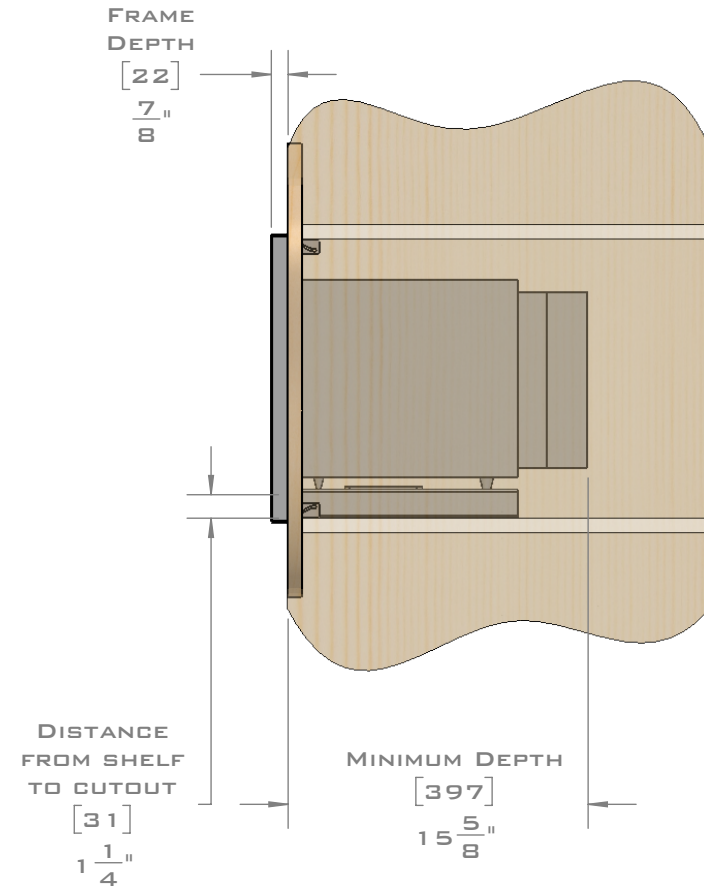

EUROTRIM™

PLANNING GUIDE
EU24.20873
MICROWAVE TRIM KIT
SURFACE MOUNT

EUROTRIM MICROWAVE TRIM KITS ARE SUPPLIED COMPLETE WITH ALL HARDWARE REQUIRED.
OUR UNIQUE STOPADS ALLOW FOR A PERFECT INSTALLATION EVERY TIME.

FOR VENTILATION A 6 SQUARE INCH (39 SQ.CM.) CUT OUT MUST BE PLACED IN THE REAR OF THE CABINET.
FAILURE TO DO SO MAY CAUSE DAMAGE TO THE MICROWAVE OVEN AND OR CABINET.

DIMENSIONS
IN [ ] ARE
MILLIMETER