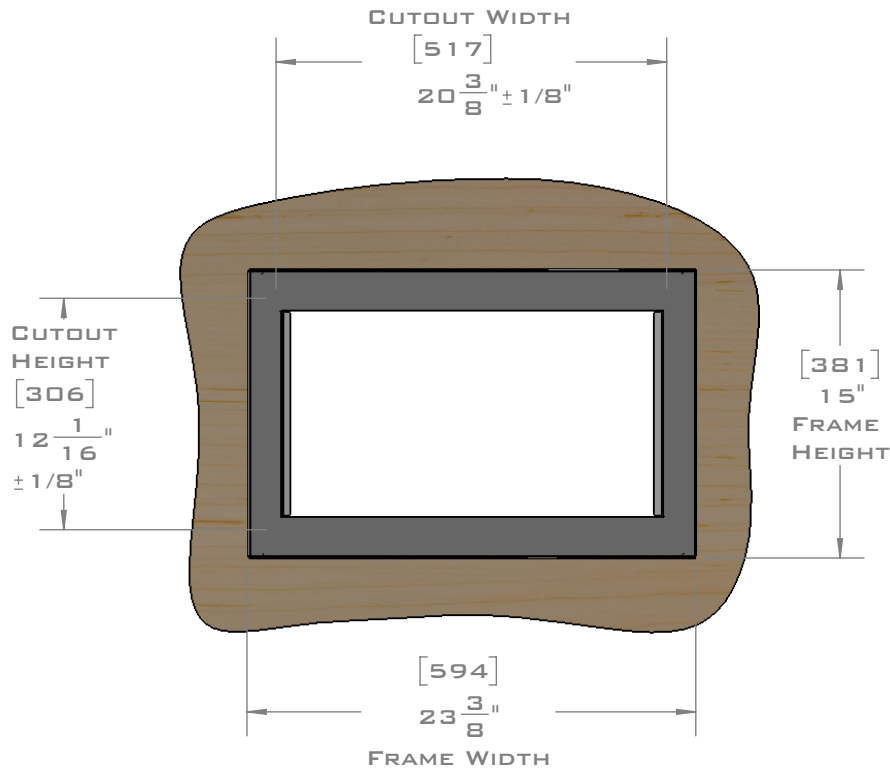

EUROTRIM™

PLANNING GUIDE
EU24.20873
MICROWAVE TRIM KIT
SURFACE MOUNT

EUROTRIM MICROWAVE TRIM KITS ARE SUPPLIED COMPLETE WITH ALL HARDWARE REQUIRED.
OUR UNIQUE STOPADS ALLOW FOR A PERFECT INSTALLATION EVERY TIME.

FOR VENTILATION A 6 SQUARE INCH (39 SQ.CM.) CUT OUT MUST BE PLACED IN THE REAR OF THE CABINET.
FAILURE TO DO SO MAY CAUSE DAMAGE TO THE MICROWAVE OVEN AND OR CABINET.

DIMENSIONS
IN [ ] ARE
MILLIMETER