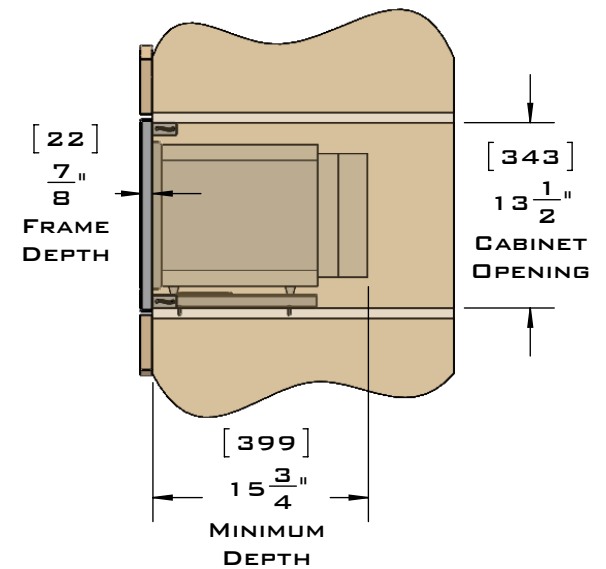

EUROTRIM™

PLANNING GUIDE
EU24.2080
MICROWAVE TRIM KIT
FLUSH MOUNT

EUROTRIM MICROWAVE TRIM KITS ARE SUPPLIED COMPLETE WITH ALL HARDWARE REQUIRED.
OUR UNIQUE STOPPADS ALLOW FOR A PERFECT INSTALLATION EVERY TIME.

FOR VENTILATION A 6 SQUARE INCH (39 SQ.CM.) CUT OUT MUST BE PLACED IN THE REAR OF THE CABINET.
FAILURE TO DO SO MAY CAUSE DAMAGE TO THE MICROWAVE OVEN AND OR CABINET.

DIMENSIONS
IN [ ] ARE
MILLIMETER