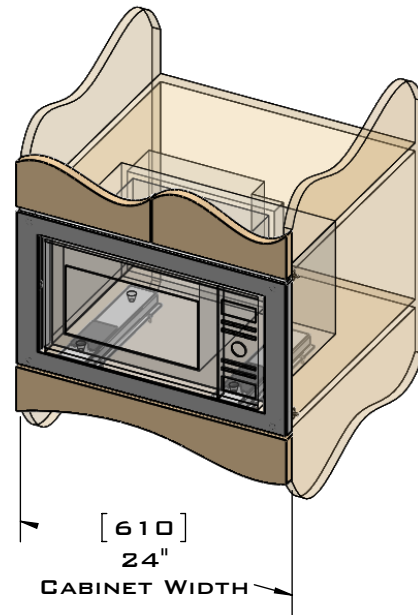

EUROTRIM™

PLANNING GUIDE
EU24.2080
MICROWAVE TRIM KIT
FLUSH MOUNT

EUROTRIM MICROWAVE TRIM KITS ARE SUPPLIED COMPLETE WITH ALL HARDWARE REQUIRED.
OUR UNIQUE STOPPADS ALLOW FOR A PERFECT INSTALLATION EVERY TIME.

FOR VENTILATION A 6 SQUARE INCH (39 SQ.CM.) CUT OUT MUST BE PLACED IN THE REAR OF THE CABINET.
FAILURE TO DO SO MAY CAUSE DAMAGE TO THE MICROWAVE OVEN AND OR CABINET.

DIMENSIONS
IN [] ARE
MILLIMETER

EUROTRIM™