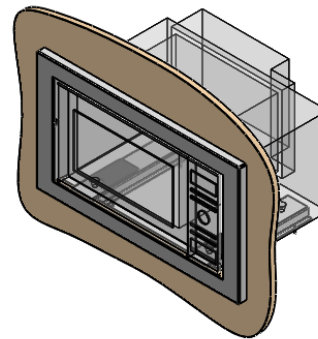

EUROTRIM™

PLANNING GUIDE
EU24.2080
MICROWAVE TRIM KIT
SURFACE MOUNT

EUROTRIM MICROWAVE TRIM KITS ARE SUPPLIED COMPLETE WITH ALL HARDWARE REQUIRED.
OUR UNIQUE STOPPADS ALLOW FOR A PERFECT INSTALLATION EVERY TIME.

FOR VENTILATION A 6 SQUARE INCH (39 SQ.CM.) CUT OUT MUST BE PLACED IN THE REAR OF THE CABINET.
FAILURE TO DO SO MAY CAUSE DAMAGE TO THE MICROWAVE OVEN AND OR CABINET.

DIMENSIONS
IN [ ] ARE
MILLIMETER