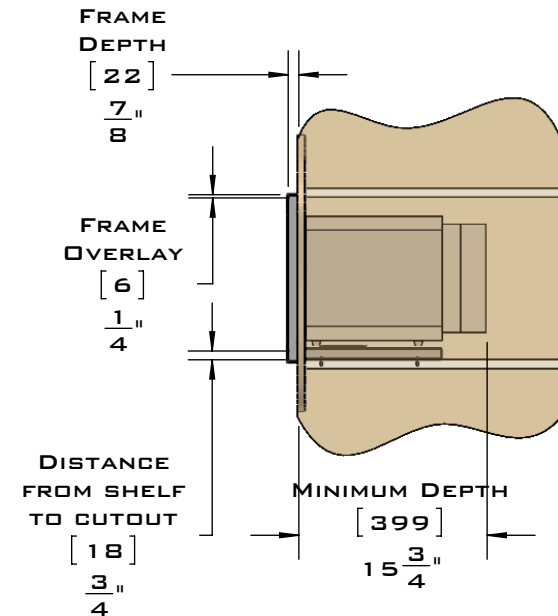

EUROTRIM™

PLANNING GUIDE
EU24.2080
MICROWAVE TRIM KIT
SURFACE MOUNT

EUROTRIM MICROWAVE TRIM KITS ARE SUPPLIED COMPLETE WITH ALL HARDWARE REQUIRED.
OUR UNIQUE STOPPADS ALLOW FOR A PERFECT INSTALLATION EVERY TIME.

FOR VENTILATION A 6 SQUARE INCH (39 SQ.CM.) CUT OUT MUST BE PLACED IN THE REAR OF THE CABINET.
FAILURE TO DO SO MAY CAUSE DAMAGE TO THE MICROWAVE OVEN AND OR CABINET.

DIMENSIONS
IN [ ] ARE
MILLIMETER