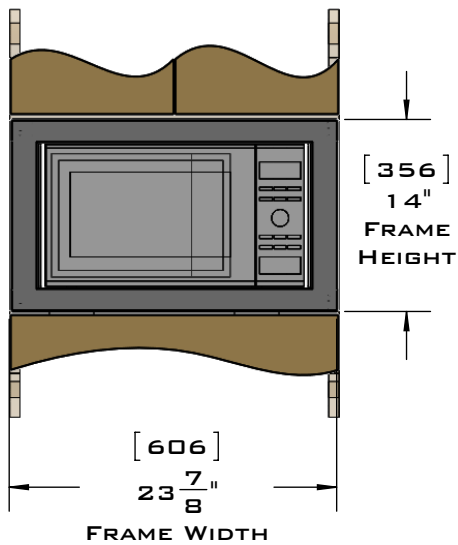

EUROTRIM™

PLANNING GUIDE
EU24.2080
MICROWAVE TRIM KIT
FLUSH MOUNT

EUROTRIM MICROWAVE TRIM KITS ARE SUPPLIED COMPLETE WITH ALL HARDWARE REQUIRED.
OUR UNIQUE STOPPADS ALLOW FOR A PERFECT INSTALLATION EVERY TIME.

FOR VENTILATION A 6 SQUARE INCH (39 SQ.CM.) CUT OUT MUST BE PLACED IN THE REAR OF THE CABINET.
FAILURE TO DO SO MAY CAUSE DAMAGE TO THE MICROWAVE OVEN AND OR CABINET.

DIMENSIONS
IN [ ] ARE
MILLIMETER