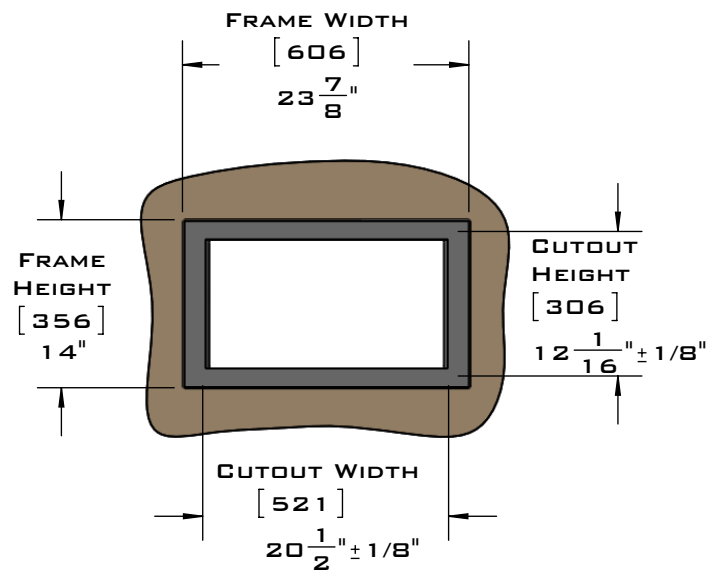

EUROTRIM™

PLANNING GUIDE
EU24.2080
MICROWAVE TRIM KIT
SURFACE MOUNT

EUROTRIM MICROWAVE TRIM KITS ARE SUPPLIED COMPLETE WITH ALL HARDWARE REQUIRED.
OUR UNIQUE STOPPADS ALLOW FOR A PERFECT INSTALLATION EVERY TIME.

FOR VENTILATION A 6 SQUARE INCH (39 SQ.CM.) CUT OUT MUST BE PLACED IN THE REAR OF THE CABINET.
FAILURE TO DO SO MAY CAUSE DAMAGE TO THE MICROWAVE OVEN AND OR CABINET.

DIMENSIONS
IN [ ] ARE
MILLIMETER