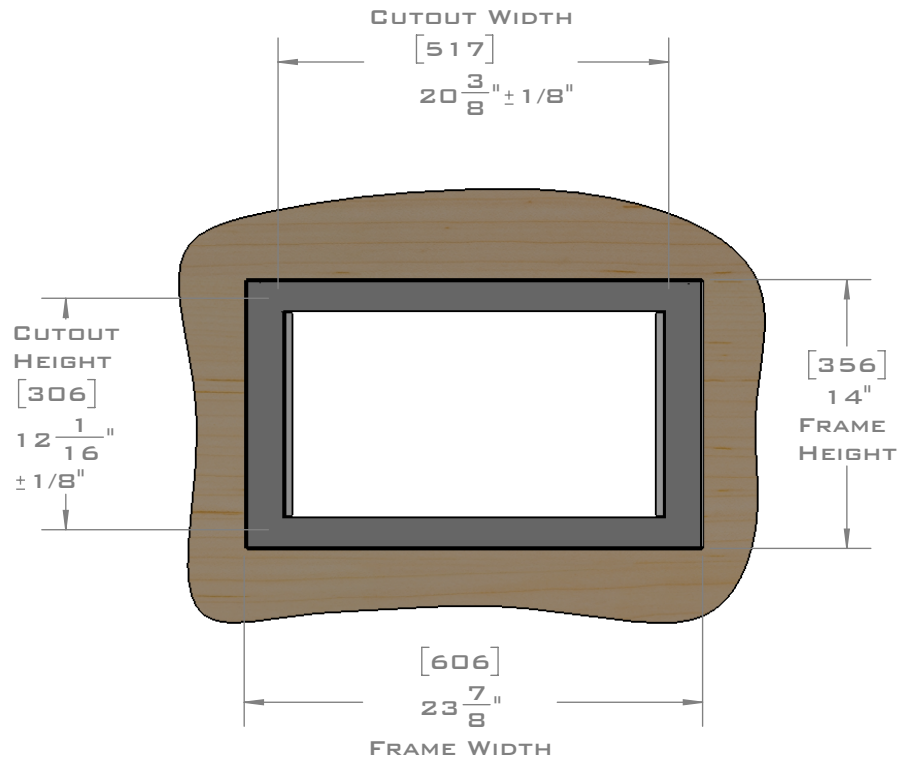

EUROTRIM™

PLANNING GUIDE
EU24.20803
MICROWAVE TRIM KIT
SURFACE MOUNT

EUROTRIM MICROWAVE TRIM KITS ARE SUPPLIED COMPLETE WITH ALL HARDWARE REQUIRED.
OUR UNIQUE STOPPADS ALLOW FOR A PERFECT INSTALLATION EVERY TIME.

FOR VENTILATION A 6 SQUARE INCH (39 SQ.CM.) CUT OUT MUST BE PLACED IN THE REAR OF THE CABINET.
FAILURE TO DO SO MAY CAUSE DAMAGE TO THE MICROWAVE OVEN AND OR CABINET.

DIMENSIONS
IN [ ] ARE
MILLIMETER