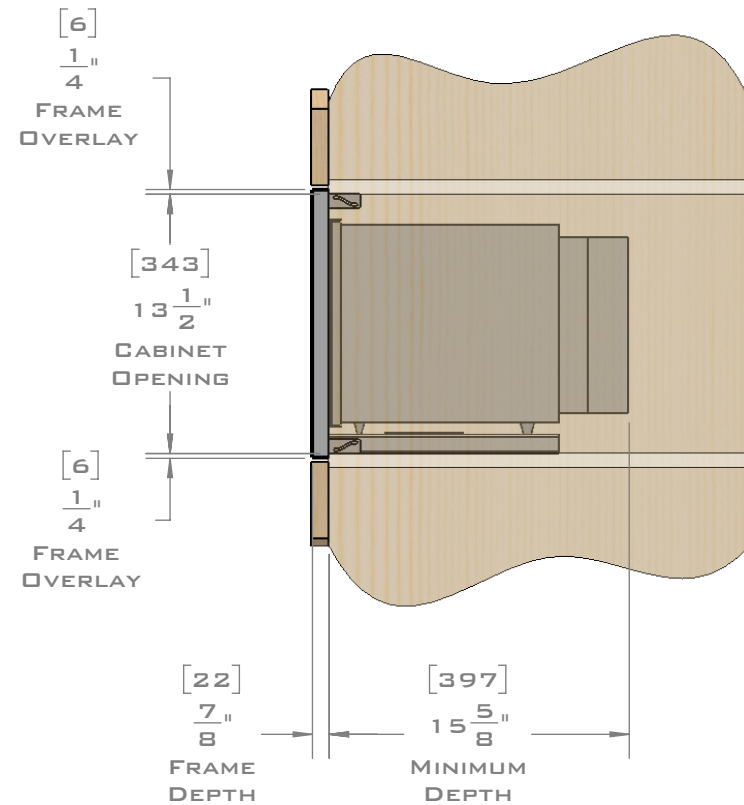

EUROTRIM™

PLANNING GUIDE
EU24.20803
MICROWAVE TRIM KIT
FLUSH MOUNT

EUROTRIM MICROWAVE TRIM KITS ARE SUPPLIED COMPLETE WITH ALL HARDWARE REQUIRED.
OUR UNIQUE STOPPADS ALLOW FOR A PERFECT INSTALLATION EVERY TIME.

FOR VENTILATION A 6 SQUARE INCH (39 SQ.CM.) CUT OUT MUST BE PLACED IN THE REAR OF THE CABINET.
FAILURE TO DO SO MAY CAUSE DAMAGE TO THE MICROWAVE OVEN AND OR CABINET.

DIMENSIONS
IN [] ARE
MILLIMETER

EUROTRIM™