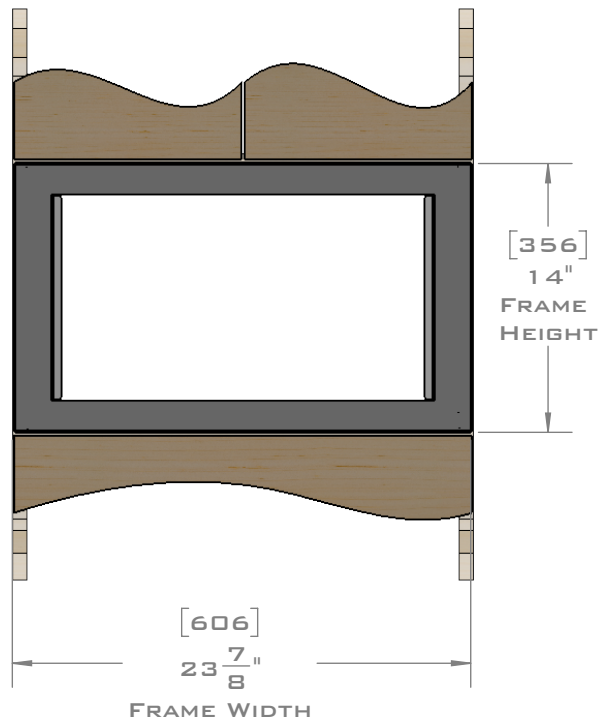

EUROTRIM™

PLANNING GUIDE
EU24.20803
MICROWAVE TRIM KIT
FLUSH MOUNT

EUROTRIM MICROWAVE TRIM KITS ARE SUPPLIED COMPLETE WITH ALL HARDWARE REQUIRED.
OUR UNIQUE STOPPADS ALLOW FOR A PERFECT INSTALLATION EVERY TIME.

FOR VENTILATION A 6 SQUARE INCH (39 SQ.CM.) CUT OUT MUST BE PLACED IN THE REAR OF THE CABINET.
FAILURE TO DO SO MAY CAUSE DAMAGE TO THE MICROWAVE OVEN AND OR CABINET.

DIMENSIONS
IN [ ] ARE
MILLIMETER