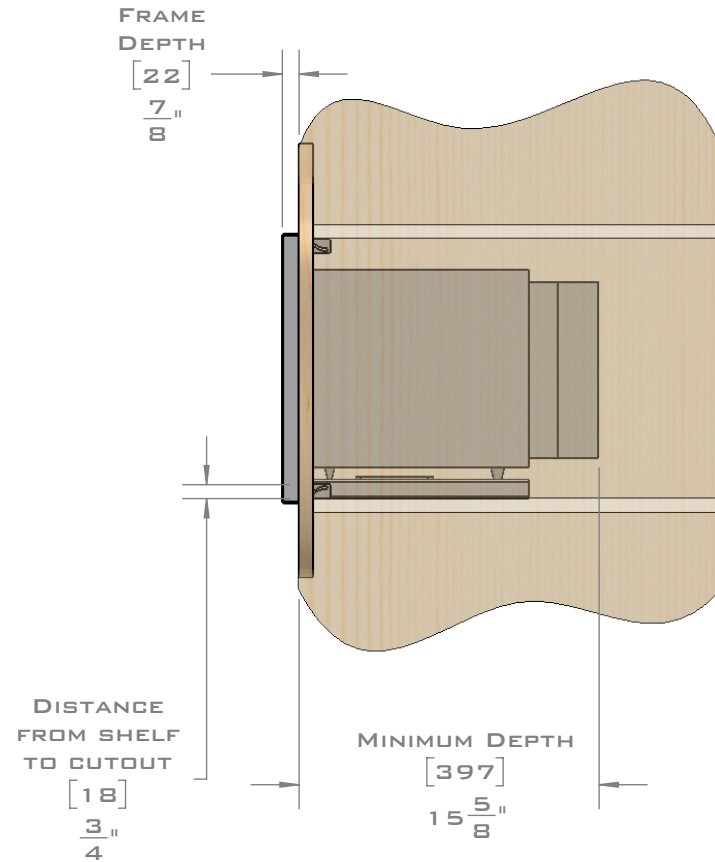

EUROTRIM™

PLANNING GUIDE
EU24.20803
MICROWAVE TRIM KIT
SURFACE MOUNT

EUROTRIM MICROWAVE TRIM KITS ARE SUPPLIED COMPLETE WITH ALL HARDWARE REQUIRED.
OUR UNIQUE STOPPADS ALLOW FOR A PERFECT INSTALLATION EVERY TIME.

FOR VENTILATION A 6 SQUARE INCH (39 SQ.CM.) CUT OUT MUST BE PLACED IN THE REAR OF THE CABINET.
FAILURE TO DO SO MAY CAUSE DAMAGE TO THE MICROWAVE OVEN AND OR CABINET.

DIMENSIONS
IN [ ] ARE
MILLIMETER