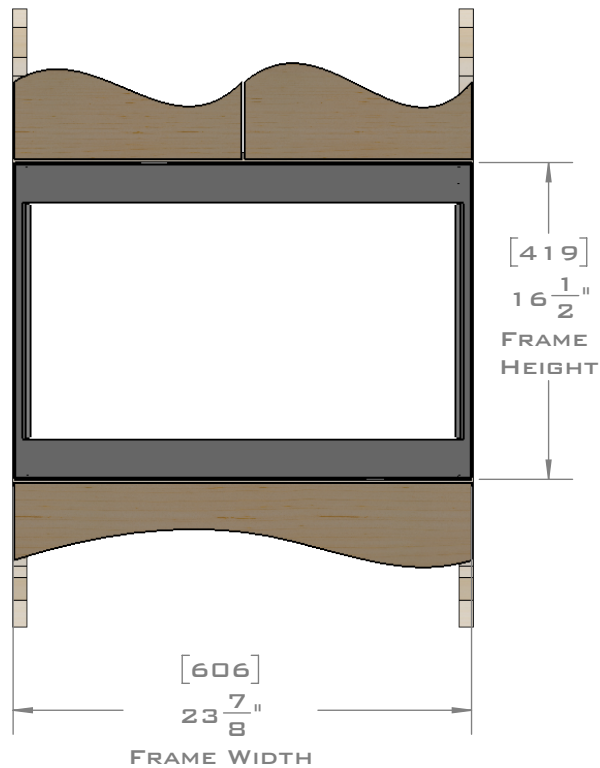

EUROTRIM™

PLANNING GUIDE
EU24.18155
MICROWAVE TRIM KIT
FLUSH MOUNT

EUROTRIM MICROWAVE TRIM KITS ARE SUPPLIED COMPLETE WITH ALL HARDWARE REQUIRED.
OUR UNIQUE STOPPADS ALLOW FOR A PERFECT INSTALLATION EVERY TIME.

FOR VENTILATION A 6 SQUARE INCH (39 SQ.CM.) CUT OUT MUST BE PLACED IN THE REAR OF THE CABINET.
FAILURE TO DO SO MAY CAUSE DAMAGE TO THE MICROWAVE OVEN AND OR CABINET.

DIMENSIONS
IN [ ] ARE
MILLIMETER