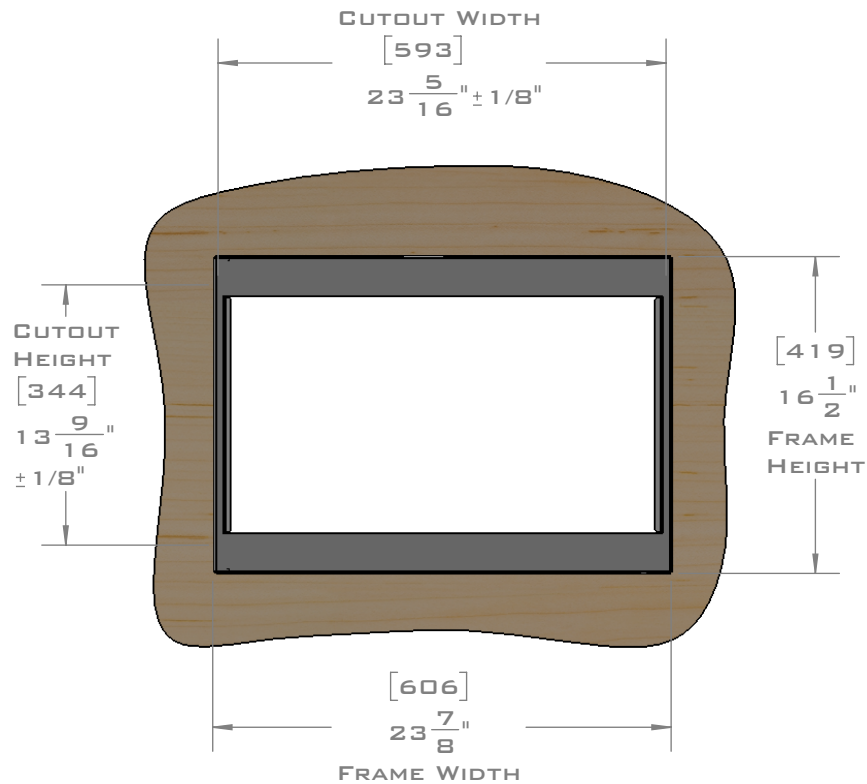

EUROTRIM™

PLANNING GUIDE EU24.18155 MICROWAVE TRIM KIT SURFACE MOUNT

EUROTRIM MICROWAVE TRIM KITS ARE SUPPLIED COMPLETE WITH ALL HARDWARE REQUIRED.
OUR UNIQUE STOPPADS ALLOW FOR A PERFECT INSTALLATION EVERY TIME.

FOR VENTILATION A 6 SQUARE INCH (39 SQ.CM.) CUT OUT MUST BE PLACED IN THE REAR OF THE CABINET.
FAILURE TO DO SO MAY CAUSE DAMAGE TO THE MICROWAVE OVEN AND OR CABINET.

DIMENSIONS
IN [ ] ARE
MILLIMETER