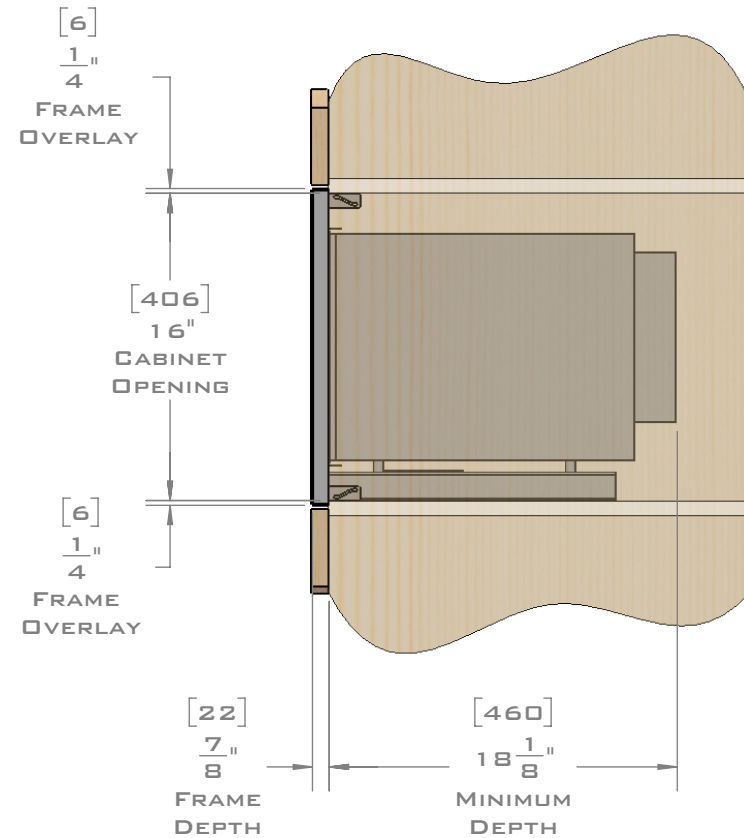

EUROTRIM™

PLANNING GUIDE
EU24.18155
MICROWAVE TRIM KIT
FLUSH MOUNT

EUROTRIM MICROWAVE TRIM KITS ARE SUPPLIED COMPLETE WITH ALL HARDWARE REQUIRED.
OUR UNIQUE STOPPADS ALLOW FOR A PERFECT INSTALLATION EVERY TIME.

FOR VENTILATION A 6 SQUARE INCH (39 SQ.CM.) CUT OUT MUST BE PLACED IN THE REAR OF THE CABINET.
FAILURE TO DO SO MAY CAUSE DAMAGE TO THE MICROWAVE OVEN AND OR CABINET.

DIMENSIONS
IN [ ] ARE
MILLIMETER