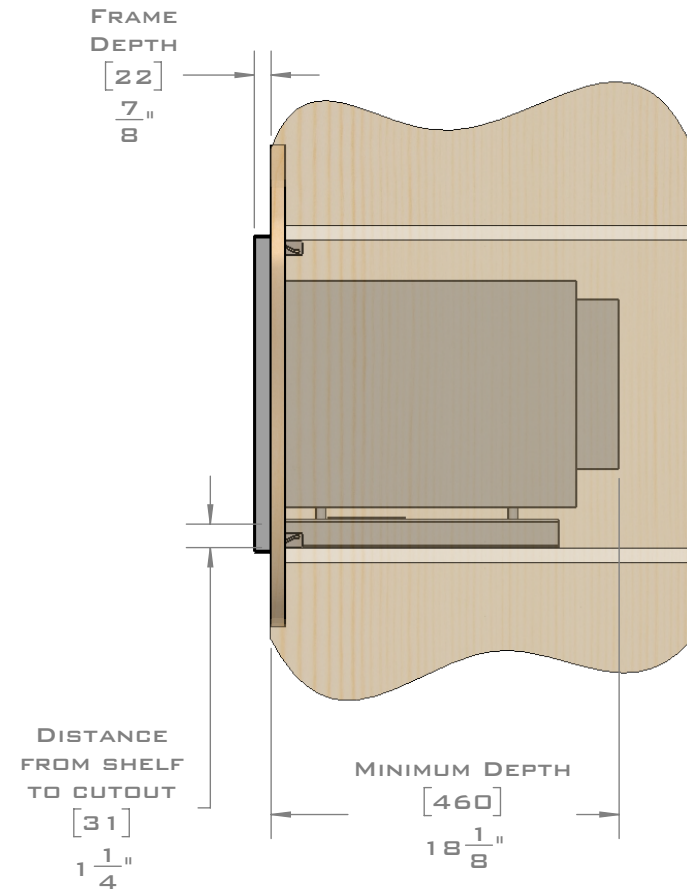

EUROTRIM™

PLANNING GUIDE EU24.18155 MICROWAVE TRIM KIT SURFACE MOUNT

EUROTRIM MICROWAVE TRIM KITS ARE SUPPLIED COMPLETE WITH ALL HARDWARE REQUIRED.
OUR UNIQUE STOPPADS ALLOW FOR A PERFECT INSTALLATION EVERY TIME.

FOR VENTILATION A 6 SQUARE INCH (39 SQ.CM.) CUT OUT MUST BE PLACED IN THE REAR OF THE CABINET.
FAILURE TO DO SO MAY CAUSE DAMAGE TO THE MICROWAVE OVEN AND OR CABINET.

DIMENSIONS
IN [ ] ARE
MILLIMETER