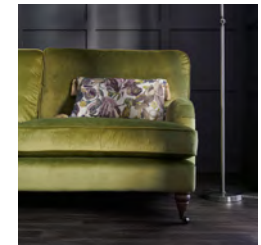

Our Showroom

Situated in the beautiful South Wales Valleys our 14,000 sq ft factory showroom is just 15 minutes drive north of M4 Junction 28.

Our friendly showroom staff will be delighted to welcome you and show you around.

But don't worry; we don't do the pushy salesman bit. There are over 200 sofas and chairs to try out so feel free to take your time, grab a coffee, put your feet up and relax.

How to order

Telephone

Call 01495 244226 to place your order by credit/debit card.

Internet

Visit us at www.sofasofa.co.uk to view our complete range.

In person

Our South Wales showroom is open Monday - Saturday
Please see back cover for details.

Virtually

Can't get to our showroom? Book your virtual showroom appointment on 01495 244226.