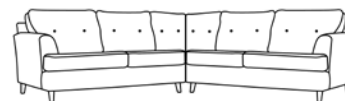

Poppy Collection

AVAILABLE IN SOFTGRAIN LEATHER.

Modular Option 1 - Linoso Biscuit
(Available in Options 1, 2, 3 and 4)
L:263x263 H:92 D:94