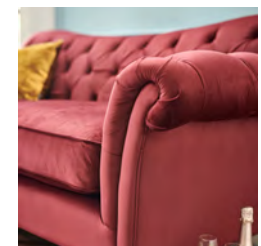

Our Showroom

Situated in the beautiful South Wales Valleys our 14,000 sq ft factory showroom is just 15 minutes drive north of M4 Junction 28.

Our friendly showroom staff will be delighted to welcome you and show you around.

But don't worry; we don't do the pushy salesman bit. There are over 200 sofas and chairs to try out so feel free to take your time, grab a coffee, put your feet up and relax.

How to order

Telephone

Call 01495 244226 to place your order by credit/debit card.

Internet

Visit us at www.sofasofa.co.uk to view our complete range.

In person

Our South Wales showroom is open Monday - Saturday
Please see back cover for details.

Virtually

Can't get to our showroom? Book your virtual showroom appointment on 01495 244226.