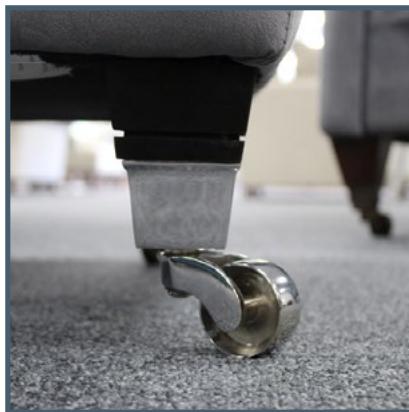

LEG FOR: DARCY.

LEG FOR: FLORENCE, AGATHA,
BLENHEIM, MIA, HARPER, SOPHIE,
LYDIA, OTTO, GEORGE, JASPER.

LEG FOR:
GRAND CHESTERFIELD.

LEG FOR: REGENT.

LEG FOR: WINDSOR.

LEG FOR: WINDSOR.

Other Legs

CHROME CAP LEG FOR:
WINDSOR.