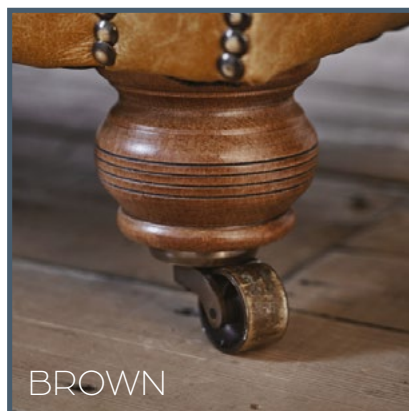

LEG FOR:
GRAND CHESTERFIELD.