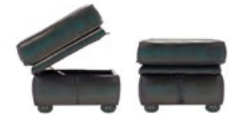

# Marlow Collection

AVAILABLE IN ANTIQUE LEATHER.

3 seater sofa - Antique Gold  
L:199 H:101 D:98

2 seater sofa - Antique Brown  
L:147 H:101 D:98

Highback Chair - Antique Green  
L:92 H:101 D:98

Storage Stool - Antique Blue  
L:58 H:46 D:56