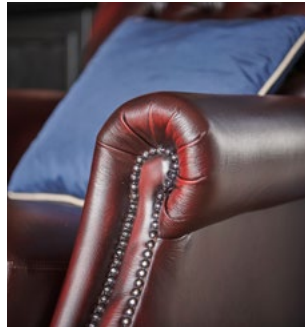

Victoria Collection

AVAILABLE IN ANTIQUE LEATHER.

3 seater sofa – Antique Green
L:173 H:89 D:91