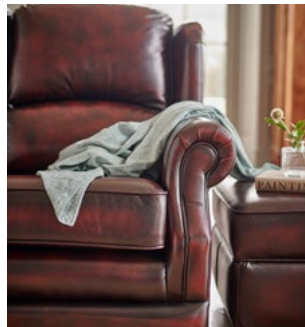

Marlow Collection

AVAILABLE IN ANTIQUE LEATHER.

3 seater sofa - Antique Gold
L:199 H:101 D:98

DID YOU KNOW?

- WE OFFER A HIGHLY EFFECTIVE STAIN PROTECTION TREATMENT, AVAILABLE ON ALL OUR FABRIC AND LEATHER DESIGNS.