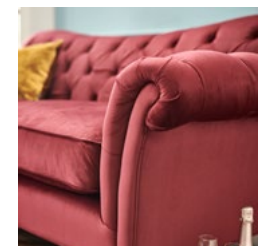

Our Showroom

Situated in the beautiful South Wales Valleys our 14,000 sq ft factory showroom is just 15 minutes drive north of M4 Junction 28.

Our friendly showroom staff will be delighted to welcome you and show you around.

But don't worry; we don't do the pushy salesman bit. There are over 200 sofas and chairs to try out so feel free to take your time, grab a coffee, put your feet up and relax.

How to order

Telephone

Call 01495 244226 to place your order by credit/debit card.

Internet

Visit us at www.sofasofa.co.uk to view our complete range.

In person

Our South Wales showroom is open Monday - Saturday
Please see back cover for details.

Virtually

Can't get to our showroom? Book your virtual showroom appointment on 01495 244226.