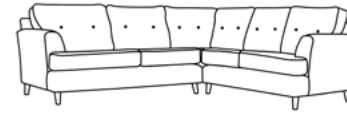

Poppy Collection

AVAILABLE IN SOFTGRAIN LEATHER.

Modular Option 1 - Linoso Biscuit
(Available in Options 1, 2, 3 and 4)
L:263x263 H:92 D:94