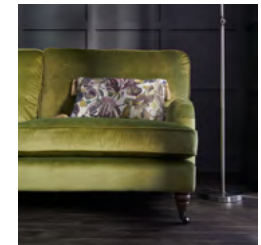

Our Showroom

Situated in the beautiful South Wales Valleys our 14,000 sq ft factory showroom is just 15 minutes drive north of M4 Junction 28.

Our friendly showroom staff will be delighted to welcome you and show you around.

But don't worry; we don't do the pushy salesman bit. There are over 200 sofas and chairs to try out so feel free to take your time, grab a coffee, put your feet up and relax.

How to order

Telephone

Call 01495 244226 to place your order by credit/debit card.

Internet

Visit us at www.sofasofa.co.uk to view our complete range.

In person

Our South Wales showroom is open Monday - Saturday
Please see back cover for details.

Virtually

Can't get to our showroom? Book your virtual showroom appointment on 01495 244226.