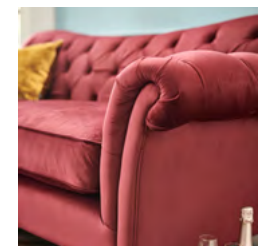

Our Showroom

Situated in the beautiful South Wales Valleys our 14,000 sq ft factory showroom is just 15 minutes drive north of M4 Junction 28.

Our friendly showroom staff will be delighted to welcome you and show you around.

But don't worry; we don't do the pushy salesman bit. There are over 200 sofas and chairs to try out so feel free to take your time, grab a coffee, put your feet up and relax.

How to order

Telephone

Call 01495 244226 to place your order by credit/debit card.

Internet

Visit us at www.sofasofa.co.uk to view our complete range.

In person

Our South Wales showroom is open Monday - Saturday
Please see back cover for details.

Virtually

Can't get to our showroom? Book your virtual showroom appointment on 01495 244226.