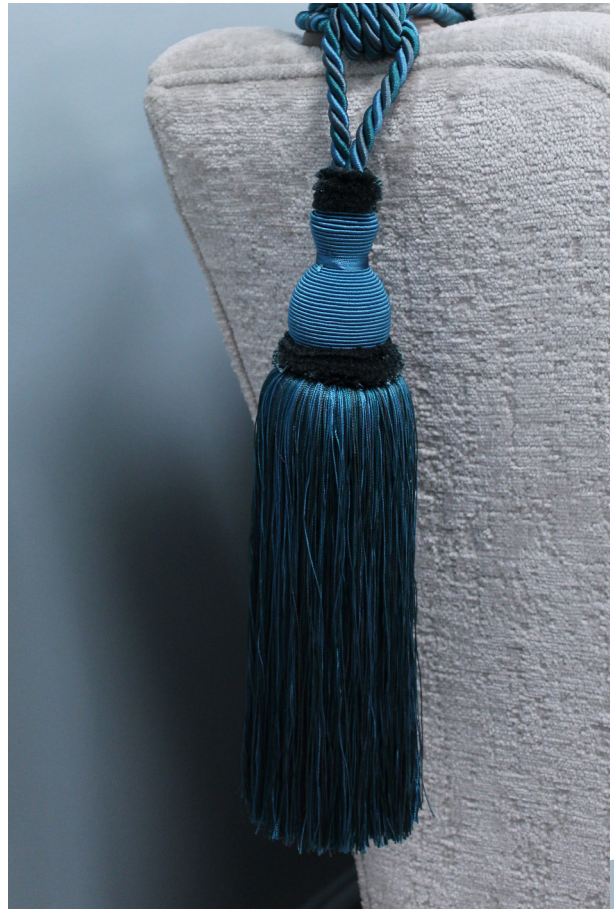

**sofasofa**

## Elizabeth Collection Tiebacks

**Silver**

Co-ordinates with  
**Castello Silver**  
**Castello Steel**  
**Castello Taupe**  
**Castello Sky**

**Teal**

Co-ordinates with  
**Castello Lagoon**