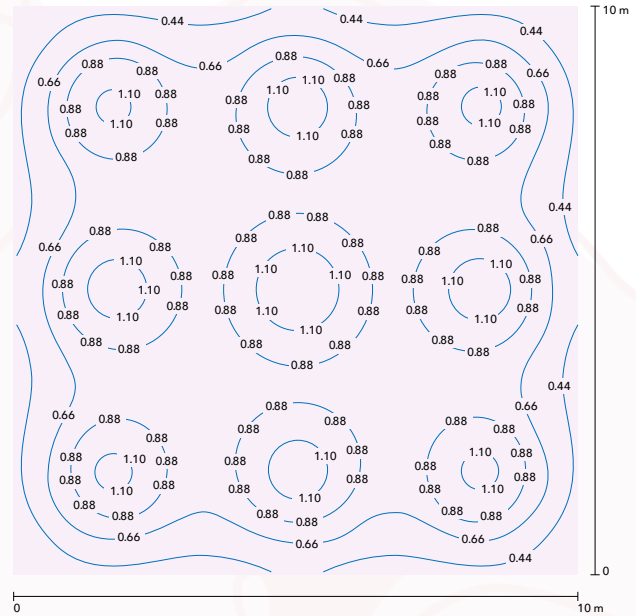

SPECIFICATIONS

Voltage	AC 100-240V
Wattage	10W
Plant-light	DRW 18.24 μ mol DRWFR 18.76 μ mol
Plant-light 40cm distance	DRW 88 μ mol DRWFR 88 μ mol
Lumen	DRW 825lm DRWFR 382lm
Color	DRW, White with soft pink tone, 3850K DRWFR, White with soft pink tone, 3450K
CRI	W=80+
Beam angle	110°
IP rating	IP53
Lifetime	25.000 hours L70@25°C
Fitting	E27 fitting
Dimensions	\varnothing 127mm x H 164mm
Net Weight	0.180 Kgs/pcs
Gross Weight	0.250 Kgs/pcs
Dimmability	Non-dimmable, instant on (<i>default</i>) Optional: Dimmable with compatible LED dimmers
Product Barcode	DRW: 8719327422465 DRWFR: 8719327422519
Eprel	DRW: 1785031 DRWFR: 1785059
Conform	CE, RoHS, UKCA
Origin	Designed in the Netherlands Made in China

OPTICAL INFORMATION

A wide beam angle

Typical uniformity with on a 3x3 meter grid, lamp mounting height of 2 meter

<p>Flowering light (Greenhouse) as Steering light</p>  <p>max. height 1.8 meter max. 8m²/ lamp</p> <p>Use +/- 3 hours per night to extend the day</p>  <p>Delays flowering for short-day plants and supports strong tall stem development.</p>  <p>Get more flowers and more fruit for long-day plants.</p>	<p>Grow light (Indoor) as sole source Grow light</p>  <p>20 to 50cm Φ30 to 50cm</p> <p>Use +/- 12 hours per day</p>  <p>Supports plant growth and development</p> 
---	---