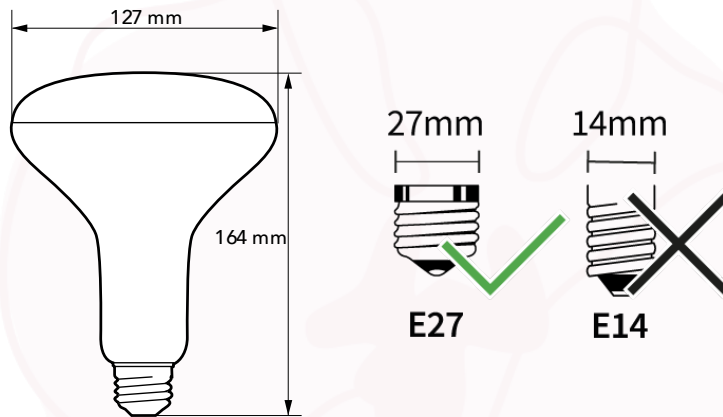

SPECIFICATIONS

Voltage	AC 100-240V
Wattage	10W
Plant-light	DRW 18.24 μ mol DRWFR 18.76 μ mol
Plant-light 40cm distance	DRW 88 μ mol DRWFR 88 μ mol
Lumen	DRW 825lm DRWFR 382lm
Color	DRW, White with soft pink tone, 3850K DRWFR, White with soft pink tone, 3450K
CRI	W=80+
Beam angle	110°
IP rating	IP53
Lifetime	25.000 hours L70@25°C
Fitting	E27 fitting
Dimensions	\varnothing 127mm x H 164mm
Net Weight	0.180 Kgs/pcs
Gross Weight	0.250 Kgs/pcs
Dimmability	Non-dimmable, instant on (<i>default</i>) Optional: Dimmable with compatible LED dimmers
Product Barcode	DRW: 8719327422465 DRWFR: 8719327422519
Eprel	DRW: 1785031 DRWFR: 1785059
Conform	CE, RoHS, UKCA
Origin	Designed in the Netherlands Made in China

OPTICAL INFORMATION

A wide beam angle

Typical uniformity with on a 3x3 meter grid, lamp mounting height of 2 meter

<p>Flowering light (Greenhouse) as Steering light</p>  <p>max. height 1.8 meter max. 8m²/ lamp</p> <p>Use +/- 3 hours per night to extend the day</p>  <p>Delays flowering for short-day plants and supports strong tall stem development.</p>  <p>Get more flowers and more fruit for long-day plants.</p>	<p>Grow light (Indoor) as sole source Grow light</p>  <p>20 to 50cm Φ30 to 50cm</p> <p>Use +/- 12 hours per day</p>  <p>Supports plant growth and development</p> 
---	---

DIMENSION

This light is designed for a fixture with an E27 fitting. It is not suitable for an E14 fitting.

ORDER INFORMATION

Product	QTY sales units	NO. of CTN	N.W/ CTN (kg)	G.W/ CTN (kg)	Dimension (cm) L*W*H	Volume (CBM)	HS Code
30 pcs Bloomer Pro, DR/W HP-E27-DRW-10W	30	1	5.4	8.6	64.5*39.5*35.5	0.0904	940540
30 pcs Bloomer Pro DR/W/FR. HP-E27-DRWFR-10W	30	1	5.4	8.6	64.5*39.5*35.5	0.0904	940540