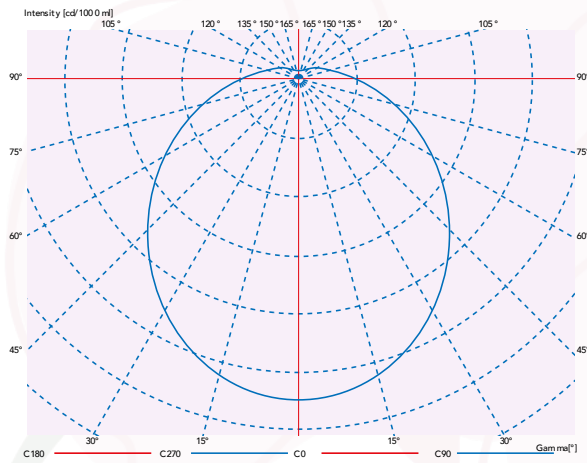

SPECIFICATIONS

Voltage	AC 100-240V
Wattage	10W
Plant-light	DRW 18.24 μ mol DRWFR 18.76 μ mol
Plant-light 40cm distance	DRW 88 μ mol DRWFR 88 μ mol
Lumen	DRW 825lm DRWFR 382lm
Color	DRW, White with soft pink tone, 3850K DRWFR, White with soft pink tone, 3450K
CRI	W=80+
Beam angle	110°
IP rating	IP53
Lifetime	25.000 hours L70@25°C
Fitting	E27 fitting
Dimensions	\varnothing 127mm x H 164mm
Net Weight	0.180 Kgs/pcs
Gross Weight	0.250 Kgs/pcs
Dimmability	Non-dimmable, instant on (<i>default</i>) Optional: Dimmable with compatible LED dimmers
Product Barcode	DRW: 8719327422465 DRWFR: 8719327422519
Eprel	DRW: 1785031 DRWFR: 1785059
Conform	CE, RoHS, UKCA
Origin	Designed in the Netherlands Made in China

OPTICAL INFORMATION

A wide beam angle

Typical uniformity with on a 3x3 meter grid, lamp mounting height of 2 meter

<p>Flowering light (Greenhouse) as Steering light</p>  <p>max. height 1.8 meter max. 8m²/ lamp</p> <p>Use +/- 3 hours per night to extend the day</p>  <p>Delays flowering for short-day plants and supports strong tall stem development.</p>  <p>Get more flowers and more fruit for long-day plants.</p>	<p>Grow light (Indoor) as sole source Grow light</p>  <p>20 to 50cm Φ30 to 50cm</p> <p>Use +/- 12 hours per day</p>  <p>Supports plant growth and development</p> 
---	---