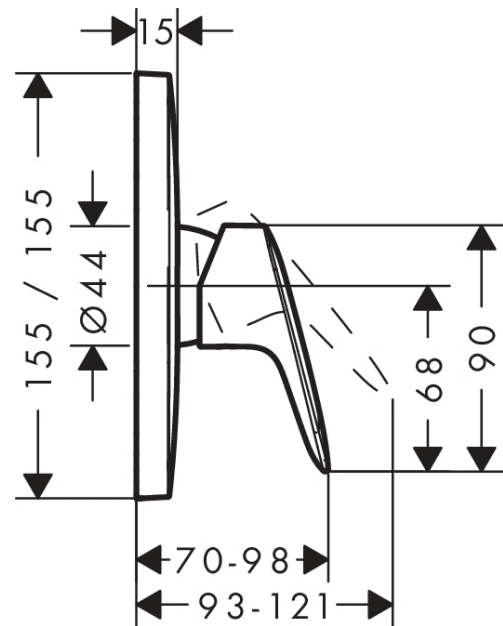

### Description

#### product features

- 1 function
- connection type: basic set
- flow rate at 3 bar: 29.3 l/min
- ceramic cartridge
- temperature limitation adjustable

### Scale drawing