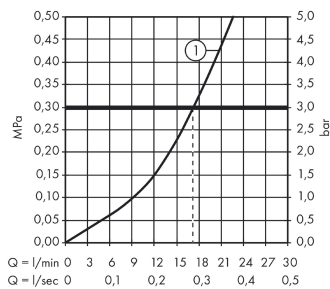

Logis
Single lever shower mixer for exposed installation
 Surfaces: **Chrome** Article Number: **71600000**

Description

product features

- 1 function
- connection type: s-shaped connections
- centre distance: 150 ± 12 mm
- flow rate of hand shower at 3 bar: 17 l/min
- ceramic cartridge
- temperature limitation adjustable
- non-return valve
- with silencer
- hose connection DN15
- connection dimension: DN15

Product image

Scale drawing

Flowchart

Shower outlet with 1B-resistance