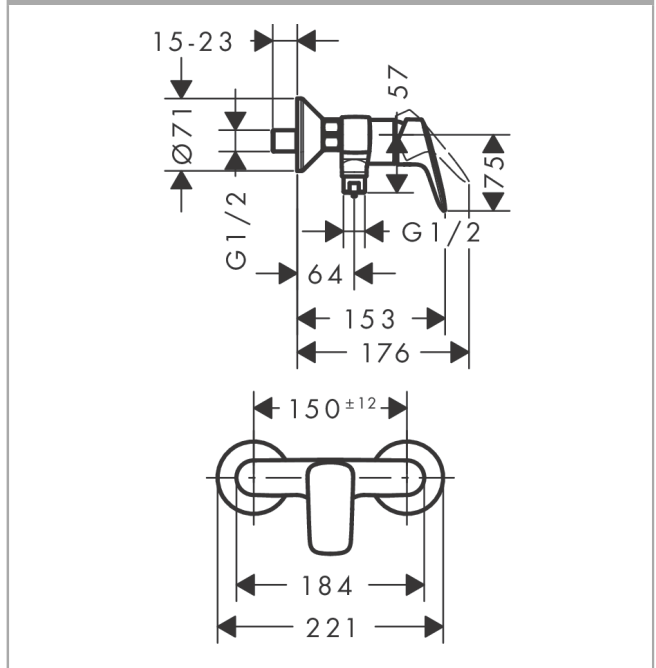

Logis
Single lever shower mixer for exposed installation
 Surfaces: **Chrome** Article Number: **71600000**

Description

product features

- 1 function
- connection type: s-shaped connections
- centre distance: 150 ± 12 mm
- flow rate of hand shower at 3 bar: 17 l/min
- ceramic cartridge
- temperature limitation adjustable
- non-return valve
- with silencer
- hose connection DN15
- connection dimension: DN15

Product image

Scale drawing

Flowchart

Shower outlet with 1B-resistance