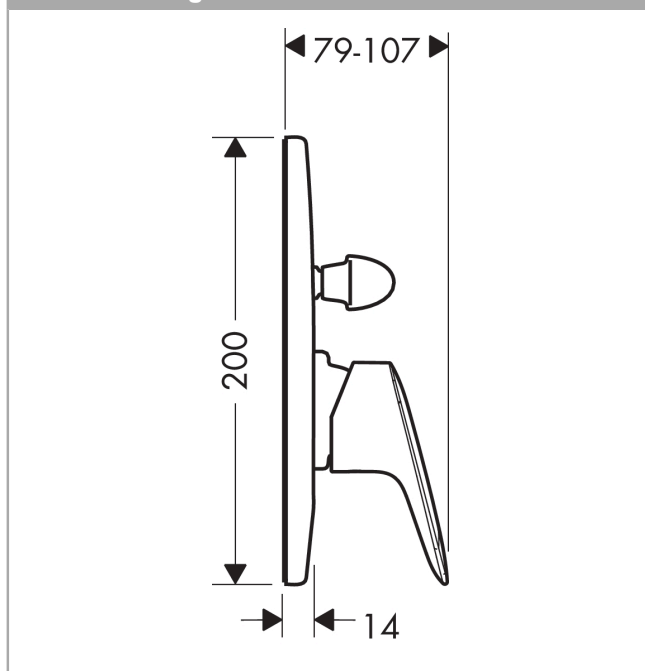

Logis
Single lever bath mixer for concealed installation
 Surfaces: **Chrome** Article Number: **71406000**

Description

product features

- connection type: basic set
- ceramic cartridge
- temperature limitation adjustable
- diverter with automatic resetting

Product image

Scale drawing

Flowchart

- ① Tub outlet
- ② Shower outlet with 1B-resistance