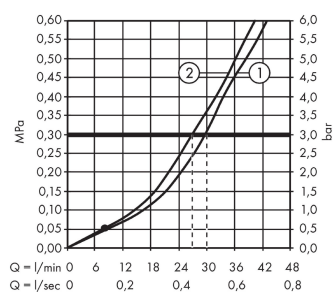

Logis
Single lever bath mixer for concealed installation
 Surfaces: **Chrome** Article Number: **71406000**

Description

product features

- connection type: basic set
- ceramic cartridge
- temperature limitation adjustable
- diverter with automatic resetting

Product image

Scale drawing

Flowchart

- ① Tub outlet
- ② Shower outlet with 1B-resistance