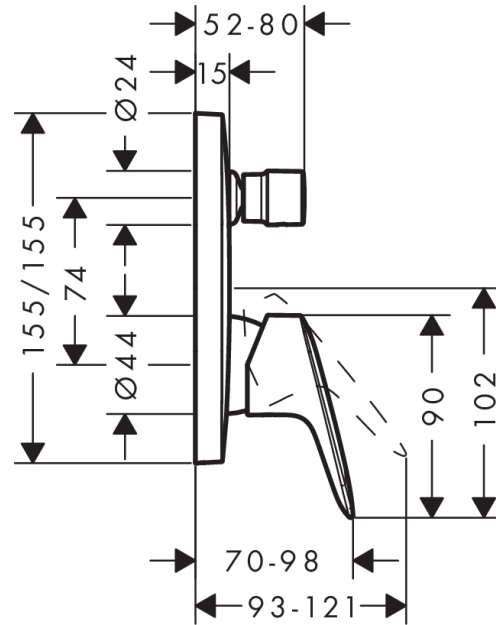

Logis
Single lever bath mixer for concealed installation
 Surfaces: **Chrome** Article Number: **71405000**

Description

product features

- connection type: basic set
- ceramic cartridge
- temperature limitation adjustable
- diverter with automatic resetting

Product image

Scale drawing

Flowchart