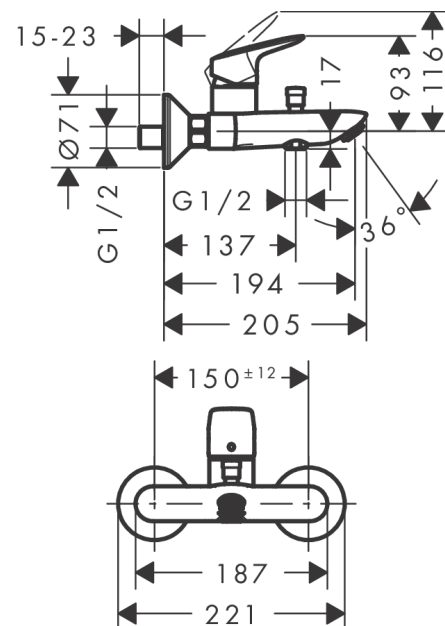

Logis

Single lever bath mixer for exposed installation

Surfaces: **Chrome** Article Number: **71400000**

Description

product features

- projection 194 mm
- connection type: s-shaped connections
- centre distance: 150 ± 12 mm
- spray type mixer: normal spray
- flow rate for bath spout at 3 bar: 20 l/min
- flow rate of hand shower at 3 bar: 17 l/min
- ceramic cartridge
- temperature limitation adjustable
- diverter with automatic resetting
- non-return valve
- with silencer
- suitable for continuous flow water heaters
- connection dimension: DN15

Technology

Product image

Scale drawing

Logis
Single lever bath mixer for exposed installation
 Surfaces: **Chrome** Article Number: **71400000**

Flowchart